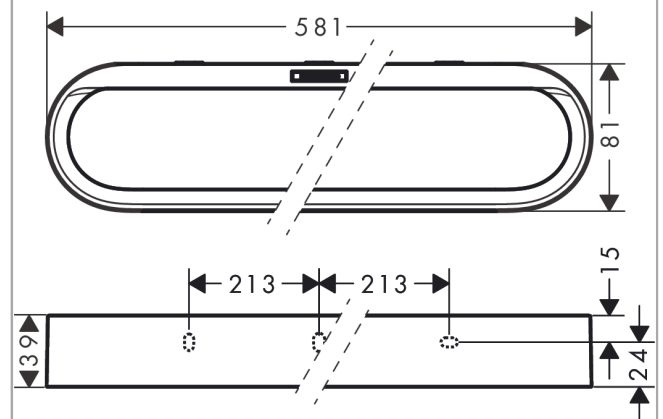

##### product features

- wall-mounted
- ideal for tiles, glass, metal
- application - glue or drill
- including gluing set
- holding force: 5 kg
- material carrier bar: metal
- material decorative bar: plastic dyed through
- fixed
- Length: 581 mm
- concealed fastening

#### Scale drawing

WallStoris

Towel rail

Finish: matt white Art. no. : 27926700

Exploded Drawing

Year of production: >10/21

**WallStoris**  
**Towel rail**  
 Finish: **matt white** Art. no. : **27926700**

**Spare part list**