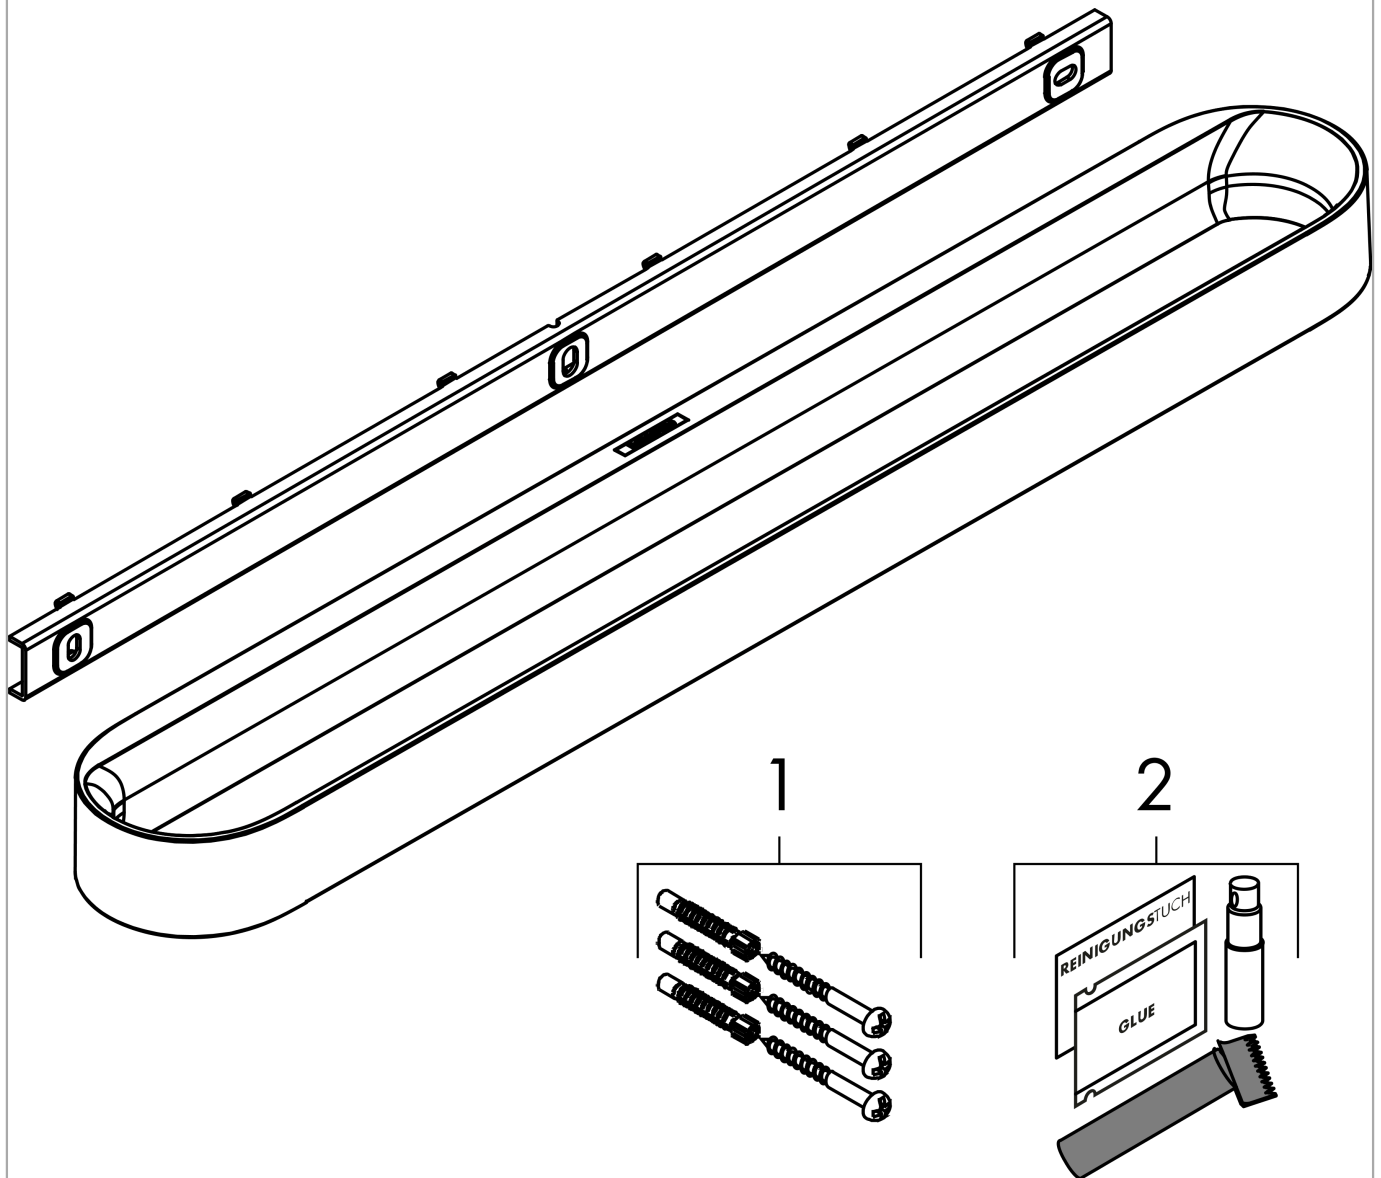

##### product features

- wall-mounted
- ideal for tiles, glass, metal
- application - glue or drill
- including gluing set
- holding force: 5 kg
- material carrier bar: metal
- material decorative bar: plastic dyed through
- fixed
- Length: 581 mm
- concealed fastening

#### Product image

#### Scale drawing

WallStoris

Towel rail

Finish: matt white Art. no. : 27926700

Exploded Drawing

Year of production: >10/21

**WallStoris**  
**Towel rail**  
 Finish: **matt white** Art. no. : **27926700**

**Spare part list**