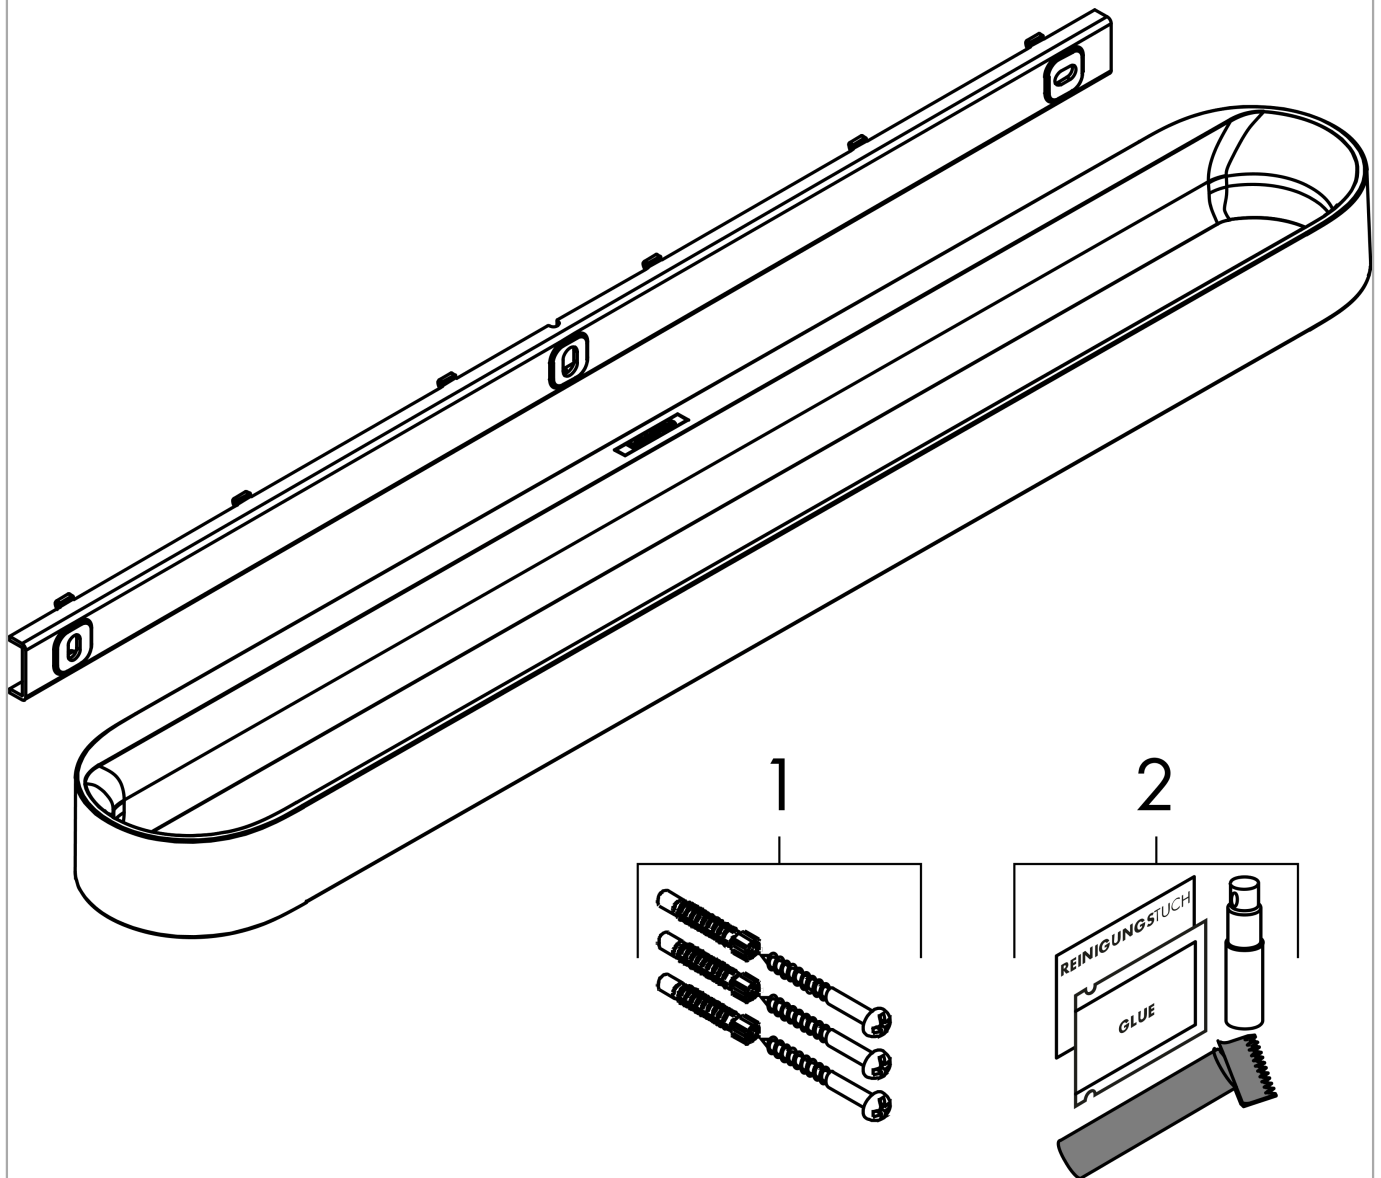

WallStoris

Towel rail

Finish: **matt black** Art. no. : **27926670**

Description

product features

- wall-mounted
- ideal for tiles, glass, metal
- application - glue or drill
- including gluing set
- holding force: 5 kg
- material carrier bar: metal
- material decorative bar: plastic dyed through
- fixed
- Length: 581 mm
- concealed fastening

WallStoris

Towel rail

Finish: matt black Art. no. : 27926670

Exploded Drawing

Year of production: >10/21

WallStoris

Towel rail

Finish: **matt black** Art. no. : **27926670**