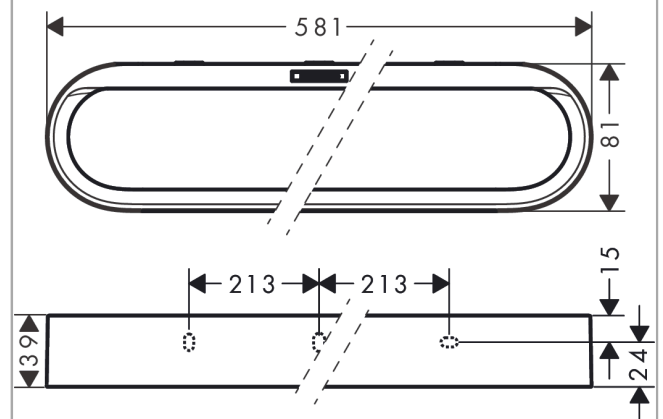

WallStoris

Towel rail

Finish: **matt black** Art. no. : **27926670**

Description

product features

- wall-mounted
- ideal for tiles, glass, metal
- application - glue or drill
- including gluing set
- holding force: 5 kg
- material carrier bar: metal
- material decorative bar: plastic dyed through
- fixed
- Length: 581 mm
- concealed fastening

Article Details

Price excl. VAT

£ 34.17

Technology

Design awards

reddot winner 2021

Product image

Scale drawing

WallStoris

Towel rail

Finish: matt black Art. no. : 27926670

Exploded Drawing

Year of production: >10/21

WallStoris

Towel rail

Finish: **matt black** Art. no. : **27926670**