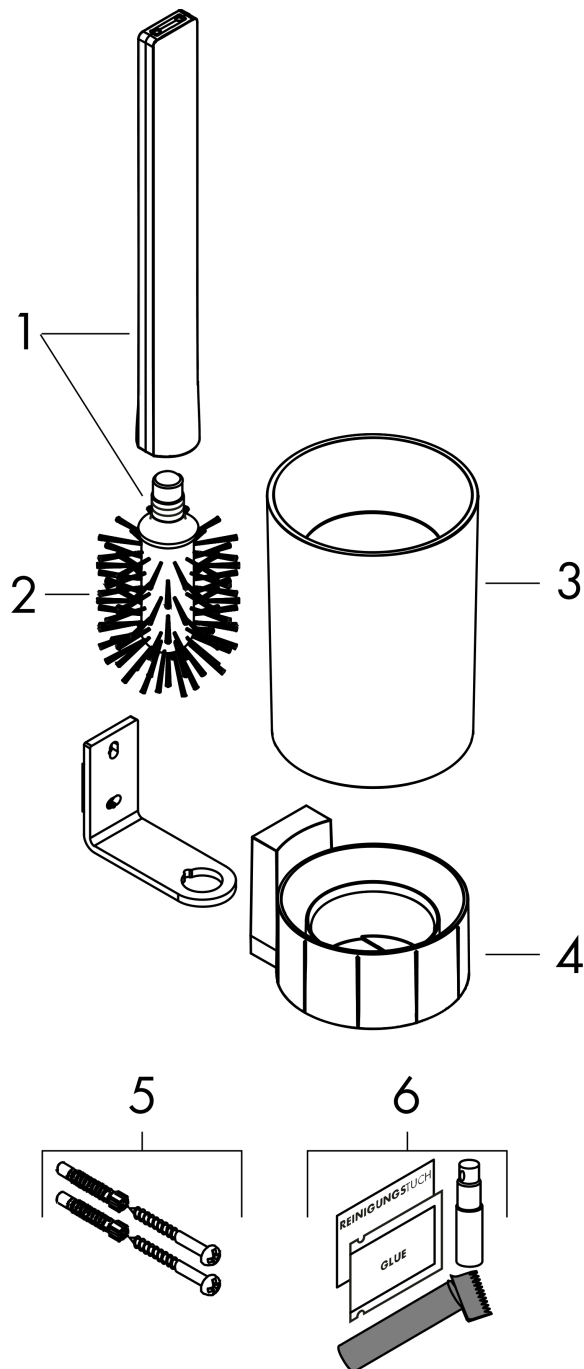

WallStoris Toilet brush holder

Finish: **matt black** Art. no. : **27927670**

Description

product features

- wall-mounted
- Material: plastic dyed through
- recess material: matt plastic
- with removable insert
- concealed fastening
- removable container and easy to clean
- including toilet brush
- brush head black
- application - glue or drill
- including gluing set
- ergonomic handle

Article Details

Price excl. VAT

£ 45.00

Technology

Design awards

reddot winner 2021

Product image

Scale drawing

WallStoris
Toilet brush holder

Finish: **matt black** Art. no. : **27927670**

Exploded Drawing

Year of production: >10/21

WallStoris

Toilet brush holder

Finish: **matt black** Art. no. : **27927670**

Spare part list

Year of production: >10/21

Pos.	Description	Art. no.	Price	PU
1	stick with brush	94796670	-	1
2	WC-brush black Ø 66 mm	40068000	-	1
3	plastic bottle	94797670	-	1
4	support cpl.	94798670	-	1
5	mounting set	96179000	-	1
6	mounting kit	94450000	-	1