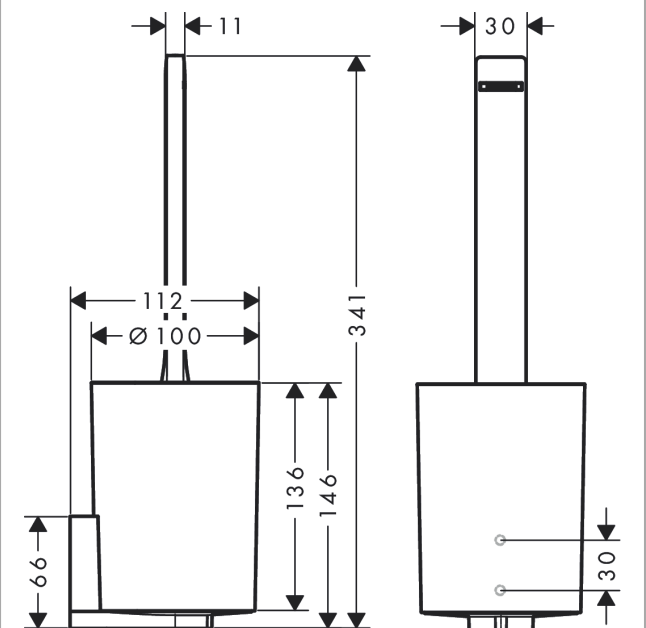

WallStoris Toilet brush holder

Finish: **matt black** Art. no. : **27927670**

Description

product features

- wall-mounted
- Material: plastic dyed through
- recess material: matt plastic
- with removable insert
- concealed fastening
- removable container and easy to clean
- including toilet brush
- brush head black
- application - glue or drill
- including gluing set
- ergonomic handle

Article Details

Price excl. VAT

£ 45.00

Technology

Design awards

reddot winner 2021

Product image

Scale drawing

WallStoris
Toilet brush holder

Finish: **matt black** Art. no. : **27927670**

Exploded Drawing

Year of production: >10/21

WallStoris

Toilet brush holder

Finish: **matt black** Art. no. : **27927670**

Spare part list

Year of production: >10/21

Pos.	Description	Art. no.	Price	PU
1	stick with brush	94796670	-	1
2	WC-brush black Ø 66 mm	40068000	-	1
3	plastic bottle	94797670	-	1
4	support cpl.	94798670	-	1
5	mounting set	96179000	-	1
6	mounting kit	94450000	-	1