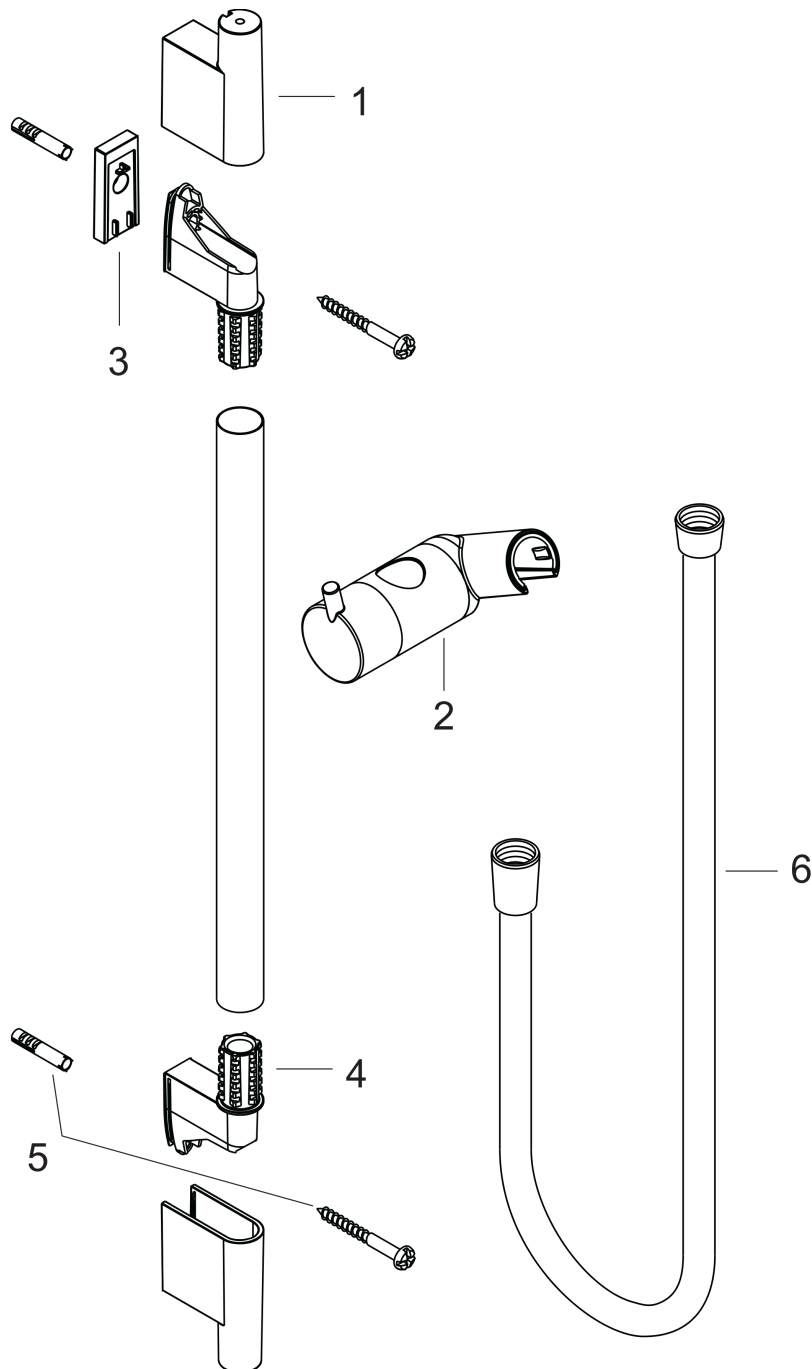

Unica

Shower rail S Puro 90 cm with shower hose

Surfaces: **polished gold-optic** Art. no. : **28631990**

Description

product features

- Consists of: shower bar, shower hose, slider
- Profile shower bar: round
- Shower bar diameter: 22 mm
- metal hand shower holder
- hand shower holder with locking mechanism
- adjustable angle/tilt

Article Details

Price excl. VAT

£ 190.00

Design awards

Product image

Scale drawing

Unica

Shower rail S Puro 90 cm with shower hose

Surfaces: **polished gold-optic** Art. no. : **28631990**

Installation examples

Unica

Shower rail S Puro 90 cm with shower hose

Surfaces: polished gold-optic Art. no. : 28631990

Exploded Drawing

Year of production: >07/19

Unica

Shower rail S Puro 90 cm with shower hose

Surfaces: **polished gold-optic** Art. no. : **28631990**

Spare part list

Year of production: >07/19

Pos.	Description	Art. no.	Price	PU
1	cover	97709990	-	1
2	support, assy	97651990	-	1
3	tile-matching-disk	97450000	-	1
4	wall support	96275000	-	1
5	mounting set	96179000	-	1
6	shower hose Isiflex'B 1,60 m	28276990	-	1