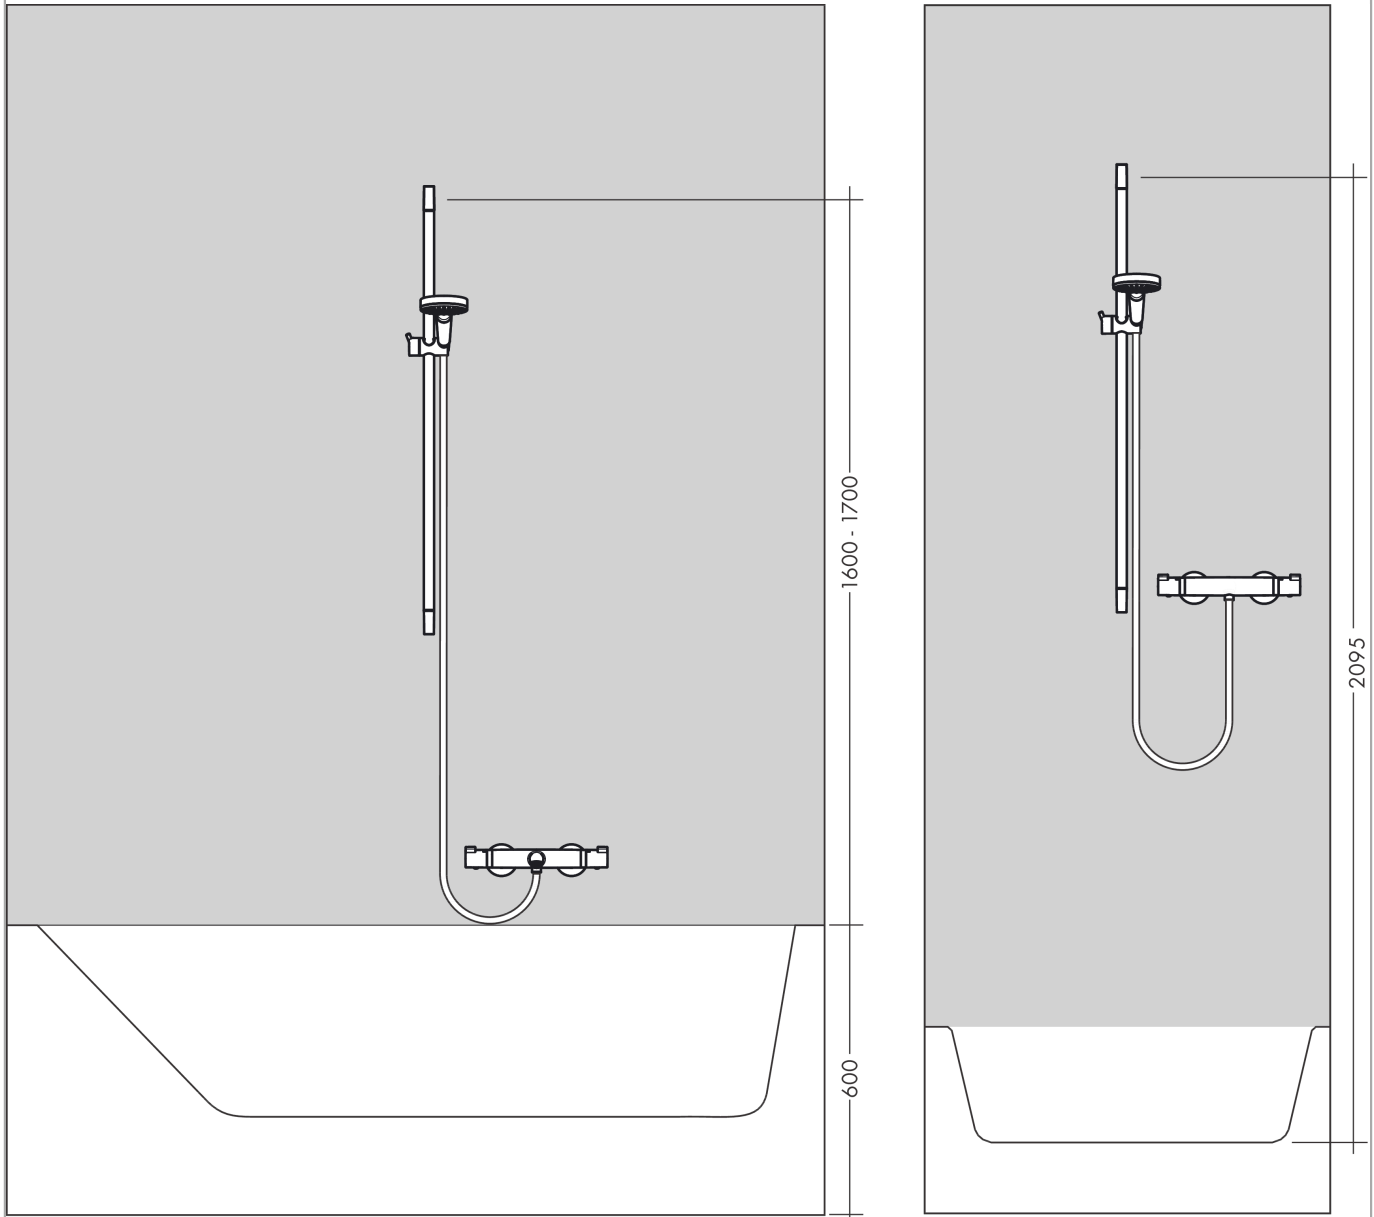

Unica

Shower rail S Puro 90 cm with shower hose

Surfaces: **polished gold-optic** Art. no. : **28631990**

Description

product features

- Consists of: shower bar, shower hose, slider
- Profile shower bar: round
- Shower bar diameter: 22 mm
- metal hand shower holder
- hand shower holder with locking mechanism
- adjustable angle/tilt

Article Details

Price excl. VAT

£ 190.00

Design awards

Product image

Scale drawing

Unica

Shower rail S Puro 90 cm with shower hose

Surfaces: **polished gold-optic** Art. no. : **28631990**

Installation examples

Unica

Shower rail S Puro 90 cm with shower hose

Surfaces: polished gold-optic Art. no. : 28631990

Exploded Drawing

Year of production: >07/19

Unica

Shower rail S Puro 90 cm with shower hose

Surfaces: **polished gold-optic** Art. no. : **28631990**

Spare part list

Year of production: >07/19

Pos.	Description	Art. no.	Price	PU
1	cover	97709990	-	1
2	support, assy	97651990	-	1
3	tile-matching-disk	97450000	-	1
4	wall support	96275000	-	1
5	mounting set	96179000	-	1
6	shower hose Isiflex'B 1,60 m	28276990	-	1