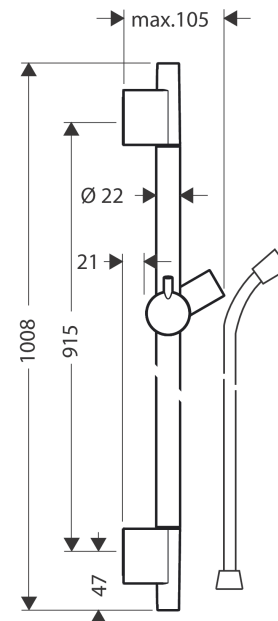

Unica

Shower rail S Puro 90 cm with shower hose

Surfaces: **polished gold-optic** Art. no. : **28631990**

Description

product features

- Consists of: shower bar, shower hose, slider
- Profile shower bar: round
- Shower bar diameter: 22 mm
- metal hand shower holder
- hand shower holder with locking mechanism
- adjustable angle/tilt

Article Details

Price excl. VAT

£ 190.00

Design awards

Product image

Scale drawing

Unica

Shower rail S Puro 90 cm with shower hose

Surfaces: **polished gold-optic** Art. no. : **28631990**

Installation examples

Unica

Shower rail S Puro 90 cm with shower hose

Surfaces: polished gold-optic Art. no. : 28631990

Exploded Drawing

Year of production: >07/19

Unica

Shower rail S Puro 90 cm with shower hose

Surfaces: **polished gold-optic** Art. no. : **28631990**

Spare part list

Year of production: >07/19

Pos.	Description	Art. no.	Price	PU
1	cover	97709990	-	1
2	support, assy	97651990	-	1
3	tile-matching-disk	97450000	-	1
4	wall support	96275000	-	1
5	mounting set	96179000	-	1
6	shower hose Isiflex'B 1,60 m	28276990	-	1