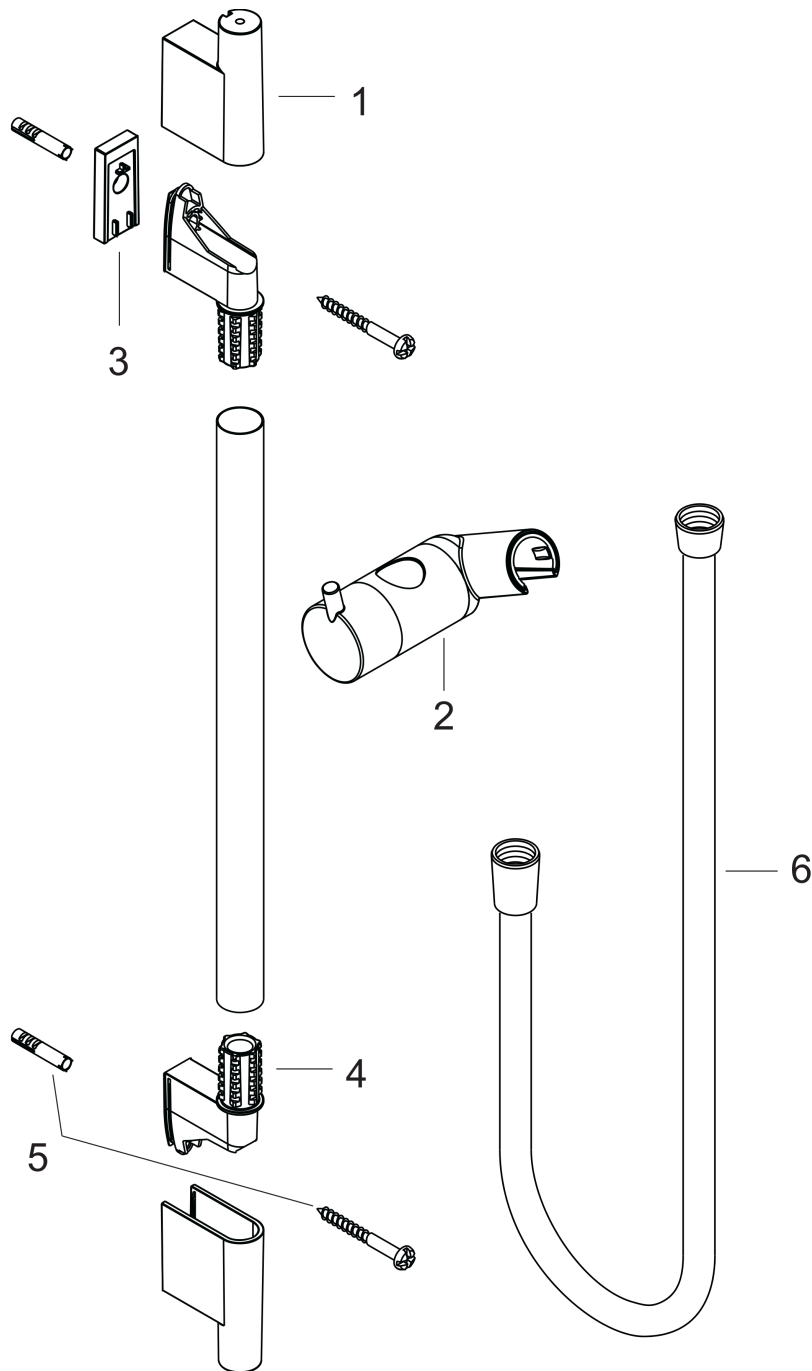

Unica

Shower rail S Puro 90 cm with shower hose

Surfaces: **matt white** Art. no. : **28631700**

Description

product features

- Consists of: shower bar, shower hose, slider
- Profile shower bar: round
- Shower bar diameter: 22 mm
- metal hand shower holder
- hand shower holder with locking mechanism
- adjustable angle/tilt

Article Details

Price excl. VAT

£ 176.67

Design awards

Product image

Scale drawing

Unica
Shower rail S Puro 90 cm with shower hose
 Surfaces: **matt white** Art. no. : **28631700**

Installation examples

Unica
Shower rail S Puro 90 cm with shower hose
 Surfaces: **matt white** Art. no. : **28631700**

Exploded Drawing

Year of production: >11/19

Unica

Shower rail S Puro 90 cm with shower hose

Surfaces: **matt white** Art. no. : **28631700**

Spare part list

Year of production: >11/19

Pos.	Description	Art. no.	Price	PU
1	cover	97709700	-	1
2	support, assy	97651700	-	1
3	tile-matching-disk	97450000	-	1
4	wall support	96275000	-	1
5	mounting set	96179000	-	1
6	shower hose Isiflex'B 1,60 m	28276700	-	1