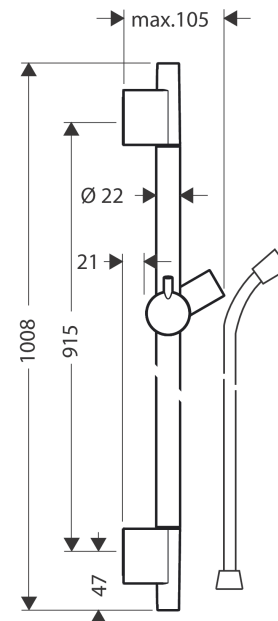

Unica

Shower rail S Puro 90 cm with shower hose

Surfaces: **matt white** Art. no. : **28631700**

Description

product features

- Consists of: shower bar, shower hose, slider
- Profile shower bar: round
- Shower bar diameter: 22 mm
- metal hand shower holder
- hand shower holder with locking mechanism
- adjustable angle/tilt

Article Details

Price excl. VAT

£ 176.67

Design awards

Product image

Scale drawing

Unica
Shower rail S Puro 90 cm with shower hose
 Surfaces: **matt white** Art. no. : **28631700**

Installation examples

Unica
Shower rail S Puro 90 cm with shower hose
 Surfaces: **matt white** Art. no. : **28631700**

Exploded Drawing

Year of production: >11/19

Unica

Shower rail S Puro 90 cm with shower hose

Surfaces: **matt white** Art. no. : **28631700**

Spare part list

Year of production: >11/19

Pos.	Description	Art. no.	Price	PU
1	cover	97709700	-	1
2	support, assy	97651700	-	1
3	tile-matching-disk	97450000	-	1
4	wall support	96275000	-	1
5	mounting set	96179000	-	1
6	shower hose Isiflex'B 1,60 m	28276700	-	1