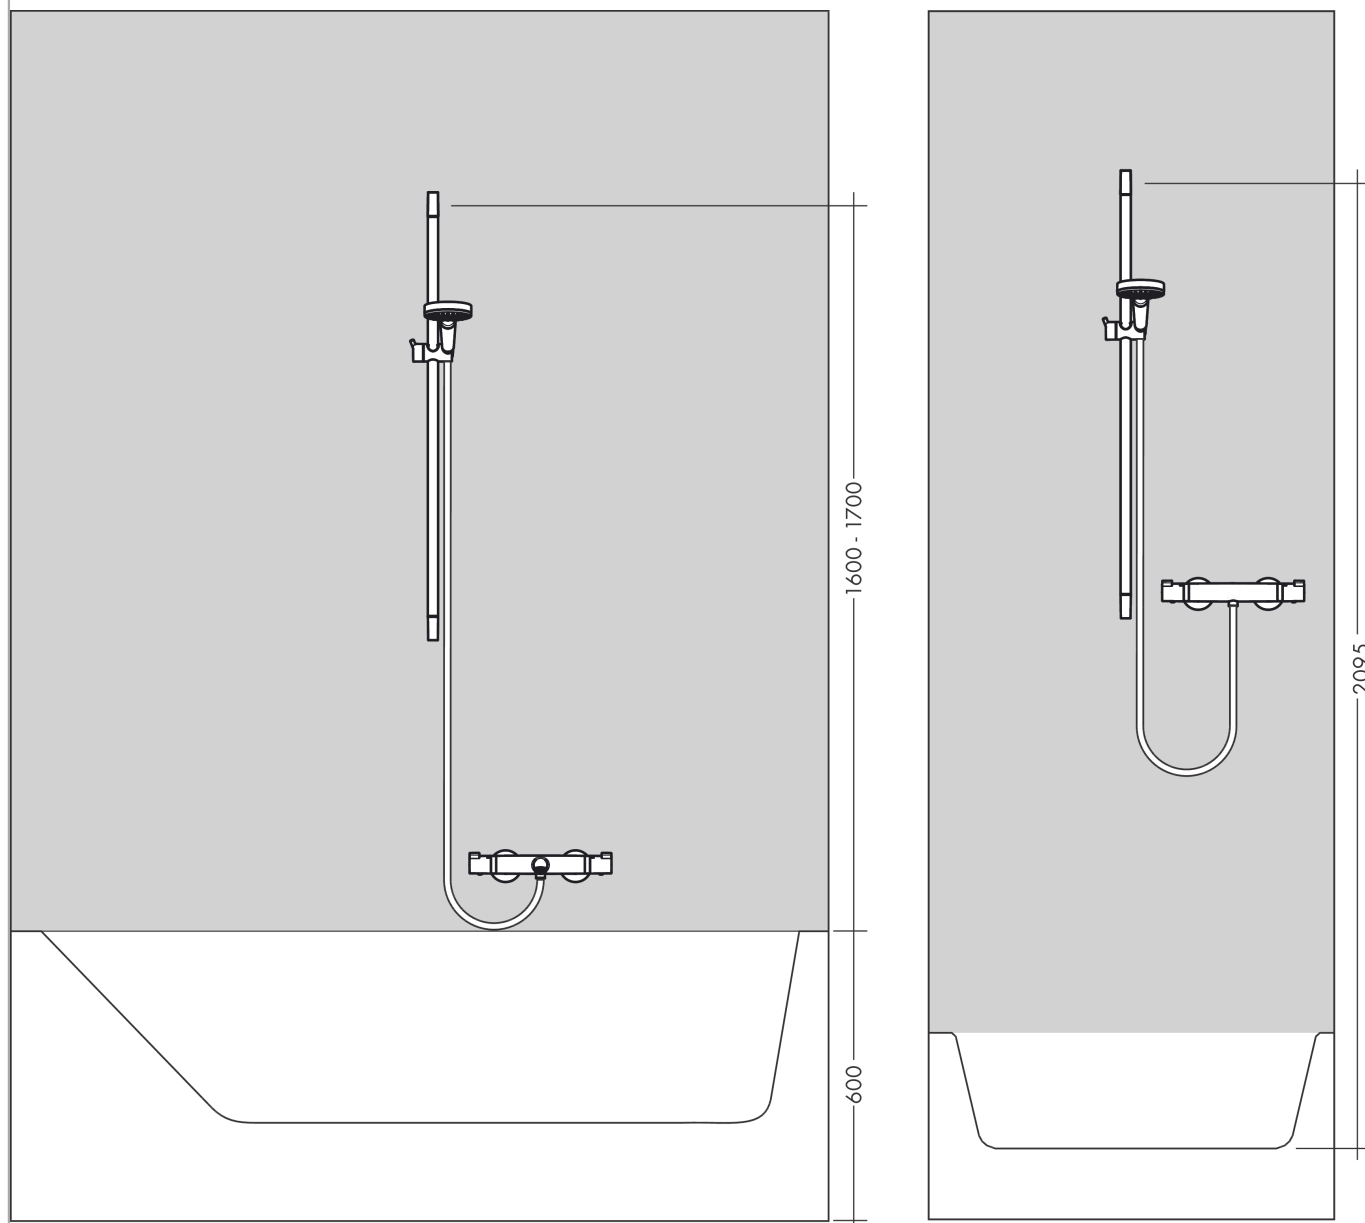

Unica

Shower rail S Puro 90 cm with shower hose

Surfaces: **matt white** Art. no. : **28631700**

Description

product features

- Consists of: shower bar, shower hose, slider
- Profile shower bar: round
- Shower bar diameter: 22 mm
- metal hand shower holder
- hand shower holder with locking mechanism
- adjustable angle/tilt

Article Details

Price excl. VAT

£ 176.67

Design awards

Product image

Scale drawing

Unica
Shower rail S Puro 90 cm with shower hose
 Surfaces: **matt white** Art. no. : **28631700**

Installation examples

Unica
Shower rail S Puro 90 cm with shower hose
 Surfaces: **matt white** Art. no. : **28631700**

Exploded Drawing

Year of production: >11/19

Unica

Shower rail S Puro 90 cm with shower hose

Surfaces: **matt white** Art. no. : **28631700**

Spare part list

Year of production: >11/19

Pos.	Description	Art. no.	Price	PU
1	cover	97709700	-	1
2	support, assy	97651700	-	1
3	tile-matching-disk	97450000	-	1
4	wall support	96275000	-	1
5	mounting set	96179000	-	1
6	shower hose Isiflex'B 1,60 m	28276700	-	1