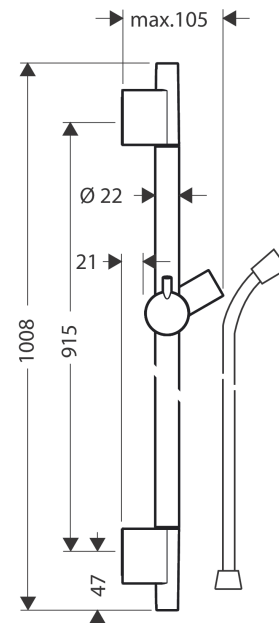

Unica
Shower rail S Puro 90 cm with shower hose
 Surfaces: **matt black** Art. no. : **28631670**

Description

product features

- Consists of: shower bar, shower hose, slider
- Profile shower bar: round
- Shower bar diameter: 22 mm
- metal hand shower holder
- hand shower holder with locking mechanism
- adjustable angle/tilt

Article Details

Price excl. VAT

£ 176.67

Design awards

Product image

Scale drawing

Unica
Shower rail S Puro 90 cm with shower hose
 Surfaces: **matt black** Art. no. : **28631670**

Installation examples

Unica
Shower rail S Puro 90 cm with shower hose
 Surfaces: **matt black** Art. no. : **28631670**

Exploded Drawing

Year of production: >08/19

Unica
Shower rail S Puro 90 cm with shower hose
 Surfaces: **matt black** Art. no. : **28631670**

Spare part list

Year of production: >08/19

Pos.	Description	Art. no.	Price	PU
1	cover	97709670	-	1
2	support, assy	97651670	-	1
3	tile-matching-disk	97450000	-	1
4	wall support	96275000	-	1
5	mounting set	96179000	-	1
6	shower hose Isiflex'B 1,60 m	28276670	-	1