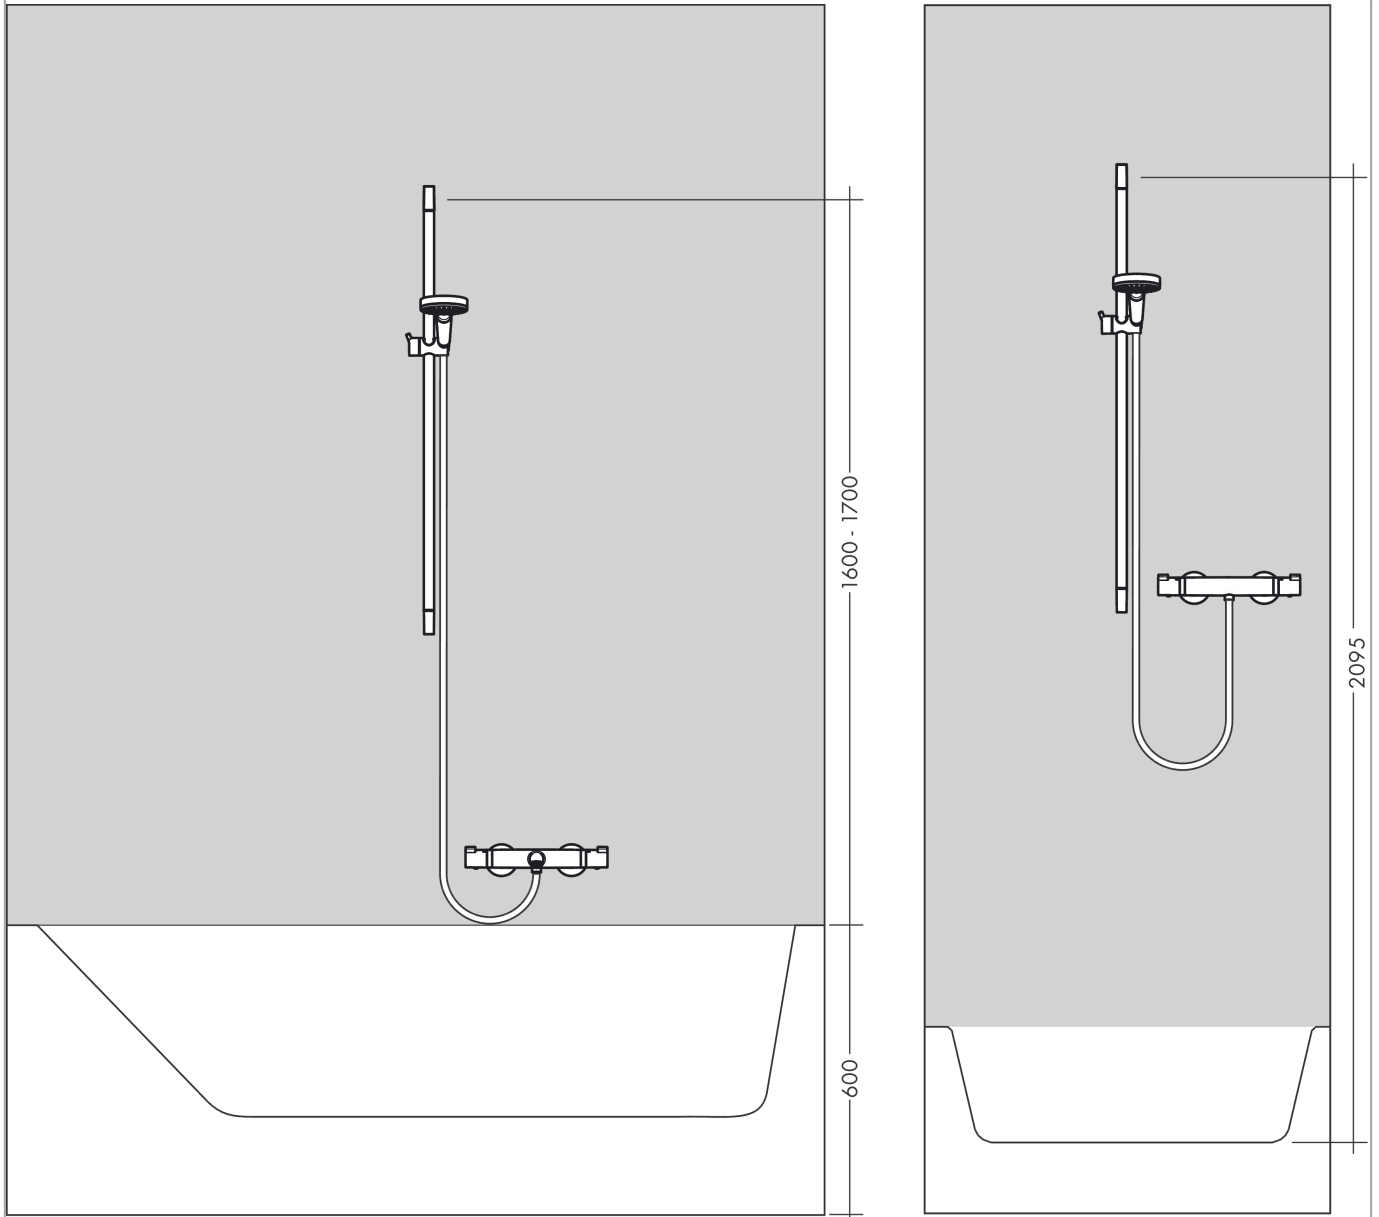

Unica
Shower rail S Puro 90 cm with shower hose
 Surfaces: **matt black** Art. no. : **28631670**

Description

product features

- Consists of: shower bar, shower hose, slider
- Profile shower bar: round
- Shower bar diameter: 22 mm
- metal hand shower holder
- hand shower holder with locking mechanism
- adjustable angle/tilt

Article Details

Price excl. VAT

£ 176.67

Design awards

Product image

Scale drawing

Unica
Shower rail S Puro 90 cm with shower hose
 Surfaces: **matt black** Art. no. : **28631670**

Installation examples

Unica
Shower rail S Puro 90 cm with shower hose
 Surfaces: **matt black** Art. no. : **28631670**

Exploded Drawing

Year of production: >08/19

Unica
Shower rail S Puro 90 cm with shower hose
 Surfaces: **matt black** Art. no. : **28631670**

Spare part list

Year of production: >08/19

Pos.	Description	Art. no.	Price	PU
1	cover	97709670	-	1
2	support, assy	97651670	-	1
3	tile-matching-disk	97450000	-	1
4	wall support	96275000	-	1
5	mounting set	96179000	-	1
6	shower hose Isiflex'B 1,60 m	28276670	-	1