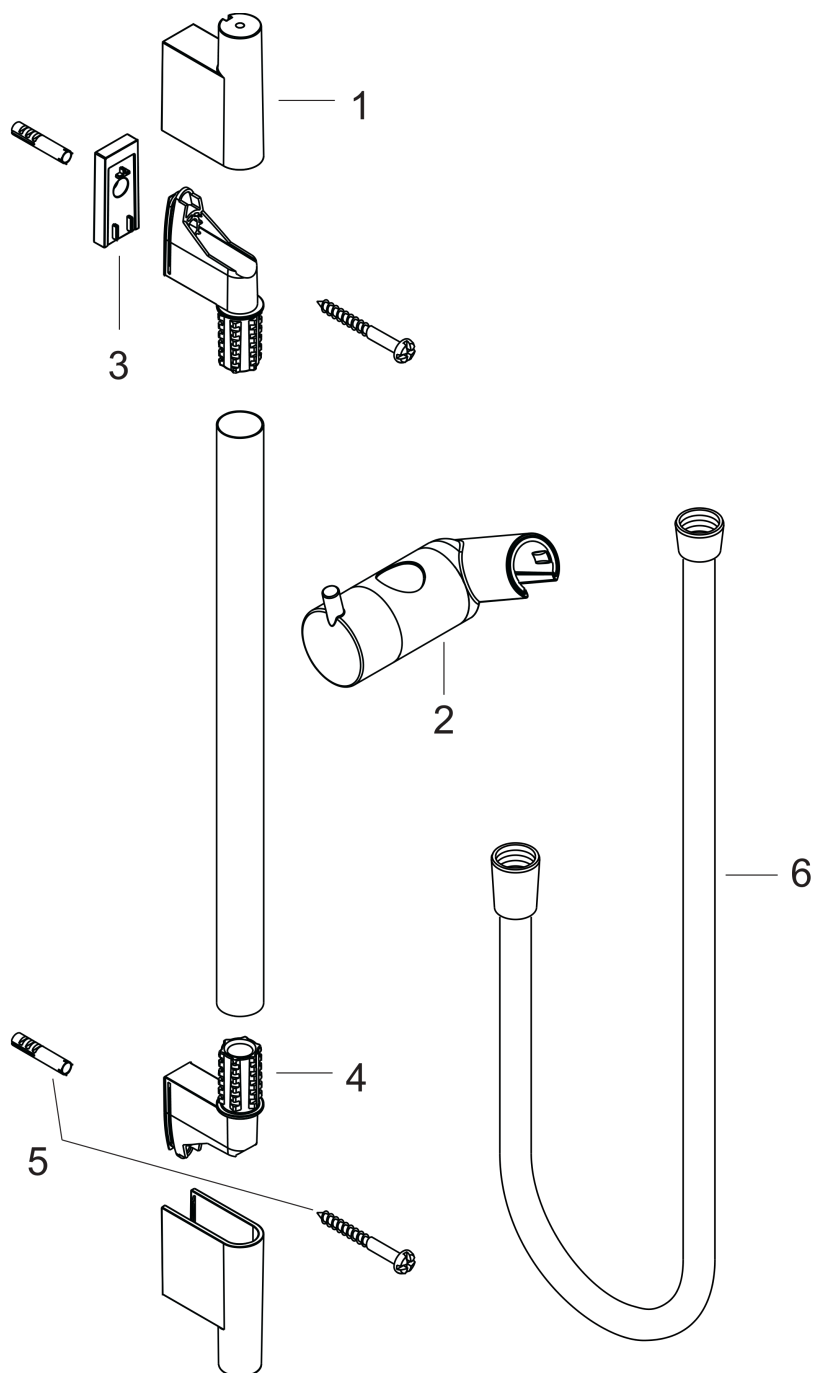

Unica
Shower rail S Puro 90 cm with shower hose
 Surfaces: **matt black** Art. no. : **28631670**

Description

product features

- Consists of: shower bar, shower hose, slider
- Profile shower bar: round
- Shower bar diameter: 22 mm
- metal hand shower holder
- hand shower holder with locking mechanism
- adjustable angle/tilt

Article Details

Price excl. VAT

£ 176.67

Design awards

Product image

Scale drawing

Unica
Shower rail S Puro 90 cm with shower hose
 Surfaces: **matt black** Art. no. : **28631670**

Installation examples

Unica
Shower rail S Puro 90 cm with shower hose
 Surfaces: **matt black** Art. no. : **28631670**

Exploded Drawing

Year of production: >08/19

Unica
Shower rail S Puro 90 cm with shower hose
 Surfaces: **matt black** Art. no. : **28631670**

Spare part list

Year of production: >08/19

Pos.	Description	Art. no.	Price	PU
1	cover	97709670	-	1
2	support, assy	97651670	-	1
3	tile-matching-disk	97450000	-	1
4	wall support	96275000	-	1
5	mounting set	96179000	-	1
6	shower hose Isiflex'B 1,60 m	28276670	-	1