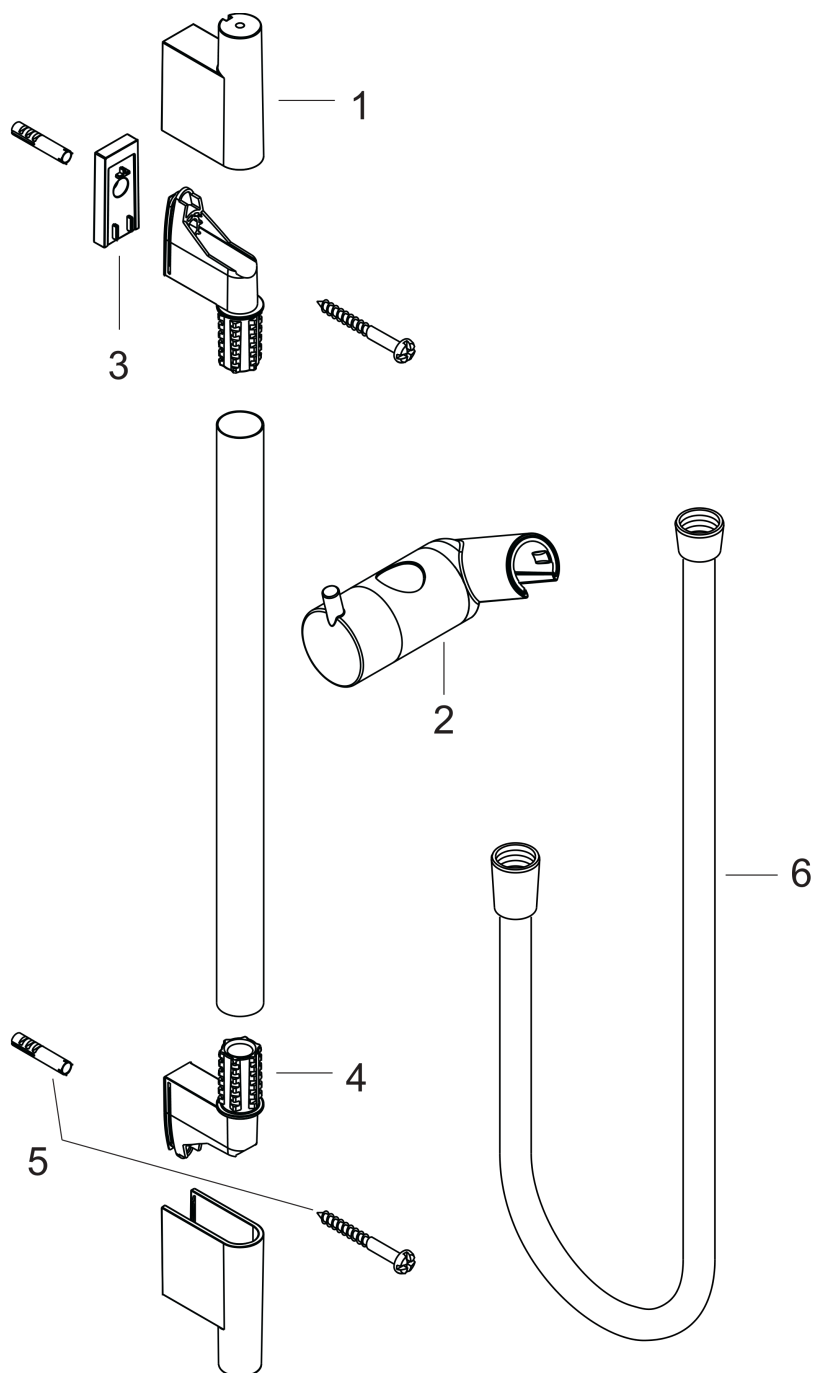

Unica

Shower rail S Puro 90 cm with shower hose

Surfaces: **brushed black chrome** Art. no. : **28631340**

Description

product features

- Consists of: shower bar, shower hose, slider
- Profile shower bar: round
- Shower bar diameter: 22 mm
- metal hand shower holder
- hand shower holder with locking mechanism
- adjustable angle/tilt

Article Details

Price excl. VAT

£ 190.00

Design awards

Product image

Scale drawing

Unica
Shower rail S Puro 90 cm with shower hose
 Surfaces: **brushed black chrome** Art. no. : **28631340**

Installation examples

Unica
Shower rail S Puro 90 cm with shower hose
 Surfaces: **brushed black chrome** Art. no. : **28631340**

Exploded Drawing

Year of production: >11/19

Unica

Shower rail S Puro 90 cm with shower hose

Surfaces: **brushed black chrome** Art. no. : **28631340**

Spare part list

Year of production: >11/19

Pos.	Description	Art. no.	Price	PU
1	cover	97709340	-	1
2	support, assy	97651340	-	1
3	tile-matching-disk	97450000	-	1
4	wall support	96275000	-	1
5	mounting set	96179000	-	1
6	shower hose Isiflex'B 1,60 m	28276340	-	1