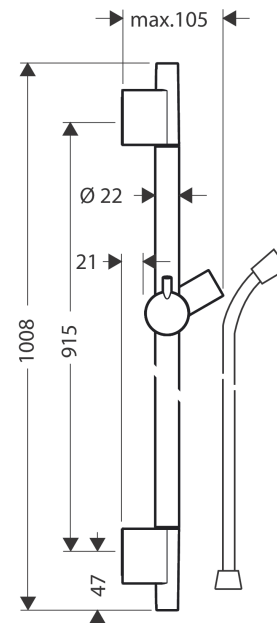

Unica

Shower rail S Puro 90 cm with shower hose

Surfaces: **brushed black chrome** Art. no. : **28631340**

Description

product features

- Consists of: shower bar, shower hose, slider
- Profile shower bar: round
- Shower bar diameter: 22 mm
- metal hand shower holder
- hand shower holder with locking mechanism
- adjustable angle/tilt

Article Details

Price excl. VAT

£ 190.00

Design awards

Product image

Scale drawing

Unica
Shower rail S Puro 90 cm with shower hose
 Surfaces: **brushed black chrome** Art. no. : **28631340**

Installation examples

Unica
Shower rail S Puro 90 cm with shower hose
 Surfaces: **brushed black chrome** Art. no. : **28631340**

Exploded Drawing

Year of production: >11/19

Unica

Shower rail S Puro 90 cm with shower hose

Surfaces: **brushed black chrome** Art. no. : **28631340**

Spare part list

Year of production: >11/19

Pos.	Description	Art. no.	Price	PU
1	cover	97709340	-	1
2	support, assy	97651340	-	1
3	tile-matching-disk	97450000	-	1
4	wall support	96275000	-	1
5	mounting set	96179000	-	1
6	shower hose Isiflex'B 1,60 m	28276340	-	1