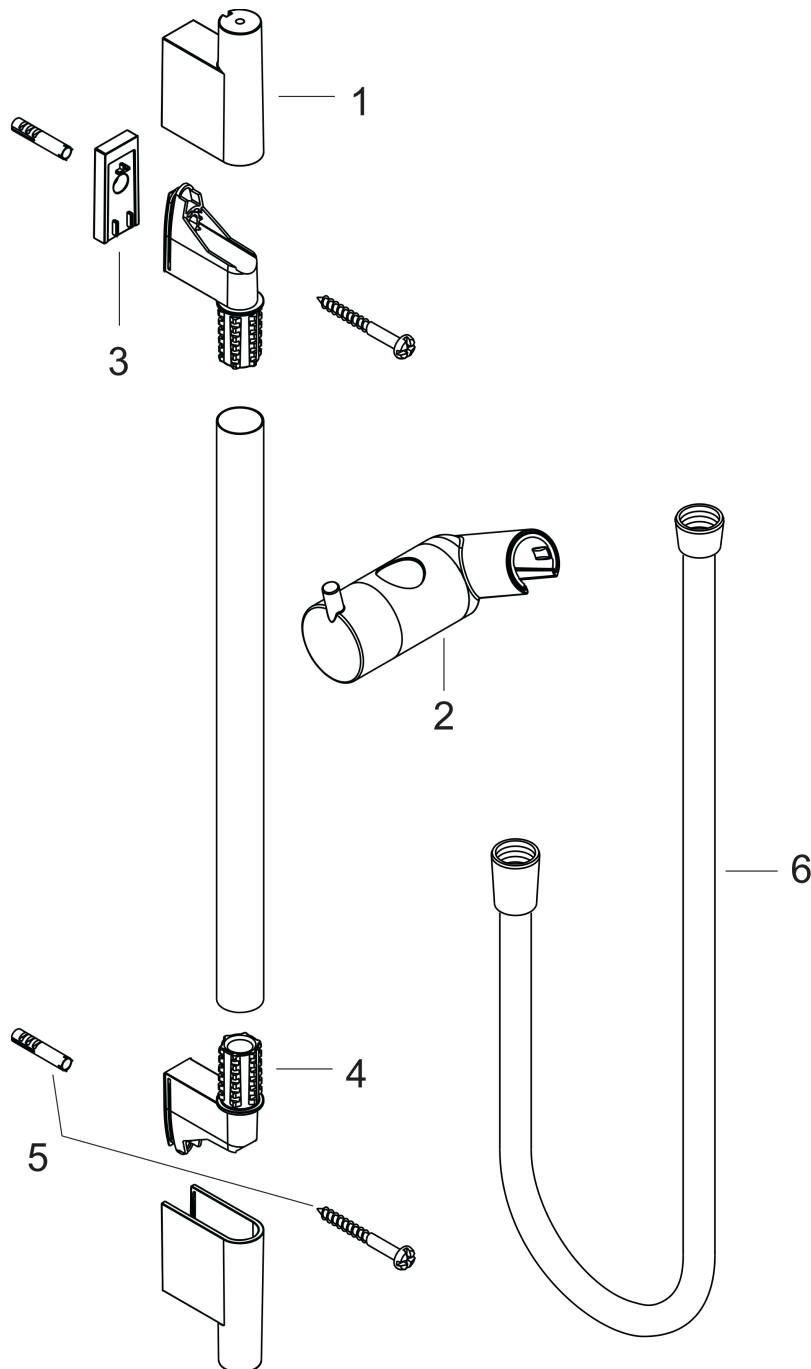

**Unica**  
**Shower rail S Puro 65 cm with shower hose**  
 Surfaces: **matt white** Art. no. : **28632700**

### product features

- Consists of: shower bar, shower hose, slider
- Profile shower bar: round
- Shower bar diameter: 22 mm
- adjustable angle/tilt

## Scale drawing

**Unica**  
**Shower rail S Puro 65 cm with shower hose**  
 Surfaces: **matt white** Art. no. : **28632700**

Installation examples

**Unica**  
**Shower rail S Puro 65 cm with shower hose**  
 Surfaces: **matt white** Art. no. : **28632700**

**Exploded Drawing**

Year of production: >11/19

**Unica**  
**Shower rail S Puro 65 cm with shower hose**  
 Surfaces: **matt white** Art. no. : **28632700**

**Spare part list**

Year of production: >11/19