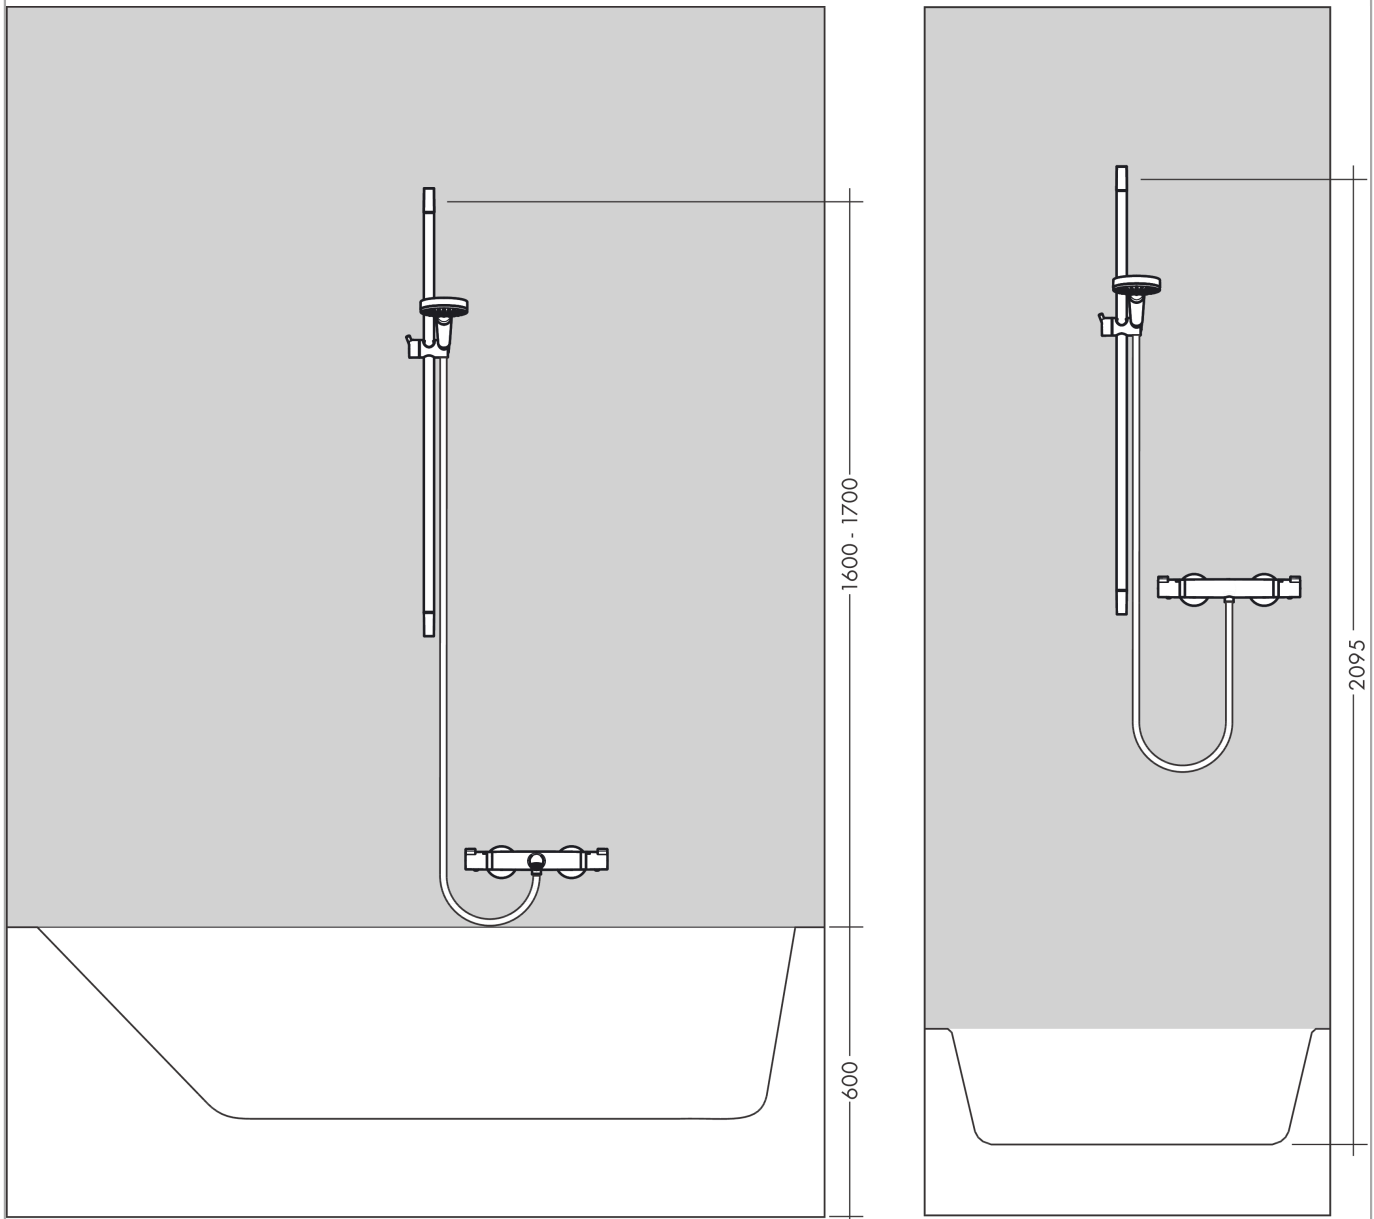

### product features

- Consists of: shower bar, shower hose, slider
- Profile shower bar: round
- Shower bar diameter: 22 mm
- adjustable angle/tilt

## Product image

## Scale drawing

**Unica**  
**Shower rail S Puro 65 cm with shower hose**  
 Surfaces: **matt white** Art. no. : **28632700**

Installation examples

**Unica**  
**Shower rail S Puro 65 cm with shower hose**  
 Surfaces: **matt white** Art. no. : **28632700**

**Exploded Drawing**

Year of production: >11/19

**Unica**  
**Shower rail S Puro 65 cm with shower hose**  
 Surfaces: **matt white** Art. no. : **28632700**

**Spare part list**

Year of production: >11/19