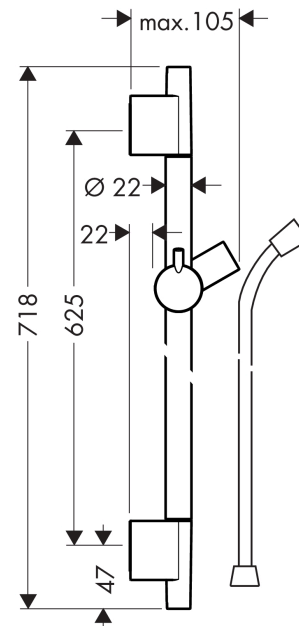

**Unica**  
**Shower rail S Puro 65 cm with shower hose**  
 Surfaces: **matt white** Art. no. : **28632700**

### product features

- Consists of: shower bar, shower hose, slider
- Profile shower bar: round
- Shower bar diameter: 22 mm
- adjustable angle/tilt

## Scale drawing

**Unica**  
**Shower rail S Puro 65 cm with shower hose**  
 Surfaces: **matt white** Art. no. : **28632700**

Installation examples

**Unica**  
**Shower rail S Puro 65 cm with shower hose**  
 Surfaces: **matt white** Art. no. : **28632700**

**Exploded Drawing**

Year of production: >11/19

**Unica**  
**Shower rail S Puro 65 cm with shower hose**  
 Surfaces: **matt white** Art. no. : **28632700**

**Spare part list**

Year of production: >11/19