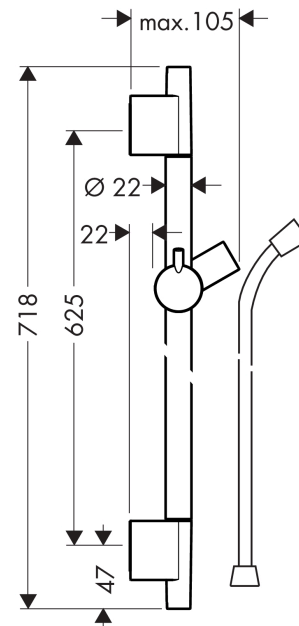

Unica

Shower rail S Puro 65 cm with shower hose

Surfaces: **matt black** Art. no. : **28632670**

Description

product features

- Consists of: shower bar, shower hose, slider
- Profile shower bar: round
- Shower bar diameter: 22 mm
- adjustable angle/tilt

Article Details

Price excl. VAT

£ 164.17

Design awards

Product image

Scale drawing

Unica
Shower rail S Puro 65 cm with shower hose
 Surfaces: **matt black** Art. no. : **28632670**

Installation examples

Unica
Shower rail S Puro 65 cm with shower hose
 Surfaces: **matt black** Art. no. : **28632670**

Exploded Drawing

Year of production: >08/19

Unica

Shower rail S Puro 65 cm with shower hose

Surfaces: **matt black** Art. no. : **28632670**

Spare part list

Year of production: >08/19

Pos.	Description	Art. no.	Price	PU
1	cover	97709670	-	1
2	support, assy	97651670	-	1
3	tile-matching-disk	97450000	-	1
4	wall support	96275000	-	1
5	mounting set	96179000	-	1
6	shower hose Isiflex'B 1,60 m	28276670	-	1