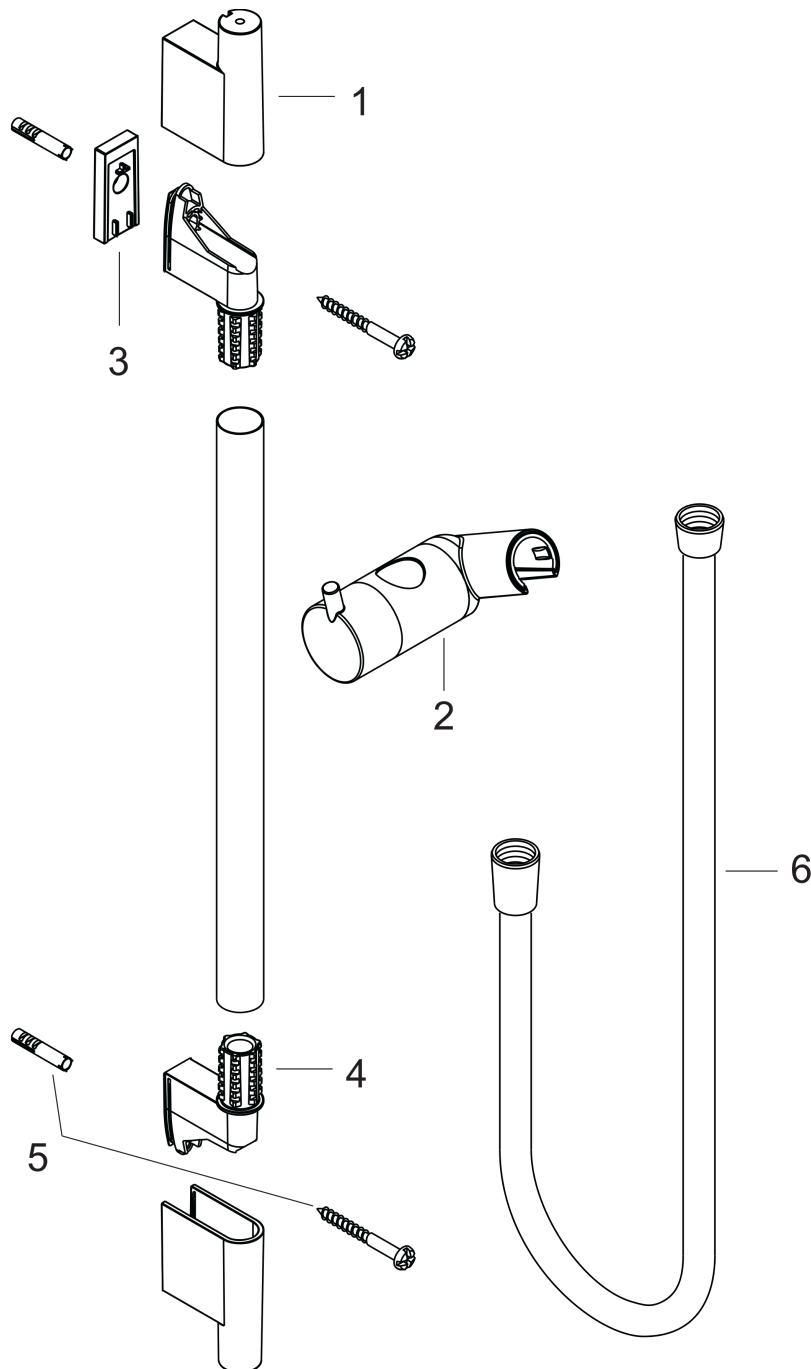

Unica

Shower rail S Puro 65 cm with shower hose

Surfaces: **matt black** Art. no. : **28632670**

Description

product features

- Consists of: shower bar, shower hose, slider
- Profile shower bar: round
- Shower bar diameter: 22 mm
- adjustable angle/tilt

Article Details

Price excl. VAT

£ 164.17

Design awards

Product image

Scale drawing

Unica
Shower rail S Puro 65 cm with shower hose
 Surfaces: **matt black** Art. no. : **28632670**

Installation examples

Unica
Shower rail S Puro 65 cm with shower hose
 Surfaces: **matt black** Art. no. : **28632670**

Exploded Drawing

Year of production: >08/19

Unica

Shower rail S Puro 65 cm with shower hose

Surfaces: **matt black** Art. no. : **28632670**

Spare part list

Year of production: >08/19

Pos.	Description	Art. no.	Price	PU
1	cover	97709670	-	1
2	support, assy	97651670	-	1
3	tile-matching-disk	97450000	-	1
4	wall support	96275000	-	1
5	mounting set	96179000	-	1
6	shower hose Isiflex'B 1,60 m	28276670	-	1