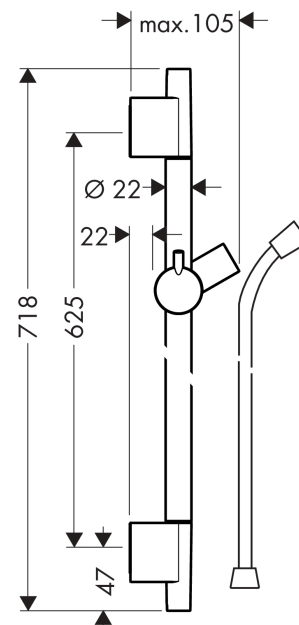

Unica

Shower rail S Puro 65 cm with shower hose

Surfaces: **brushed black chrome** Art. no. : **28632340**

Description

product features

- Consists of: shower bar, shower hose, slider
- Profile shower bar: round
- Shower bar diameter: 22 mm
- adjustable angle/tilt

Article Details

Price excl. VAT

£ 176.30

Design awards

Product image

Scale drawing

Unica
Shower rail S Puro 65 cm with shower hose
 Surfaces: **brushed black chrome** Art. no. : **28632340**

Installation examples

Unica

Shower rail S Puro 65 cm with shower hose

Surfaces: brushed black chrome Art. no. : 28632340

Exploded Drawing

Year of production: >11/19

Unica

Shower rail S Puro 65 cm with shower hose

Surfaces: **brushed black chrome** Art. no. : **28632340**

Spare part list

Year of production: >11/19

Pos.	Description	Art. no.	Price	PU
1	cover	97709340	-	1
2	support, assy	97651340	-	1
3	tile-matching-disk	97450000	-	1
4	wall support	96275000	-	1
5	mounting set	96179000	-	1
6	shower hose Isiflex'B 1,60 m	28276340	-	1