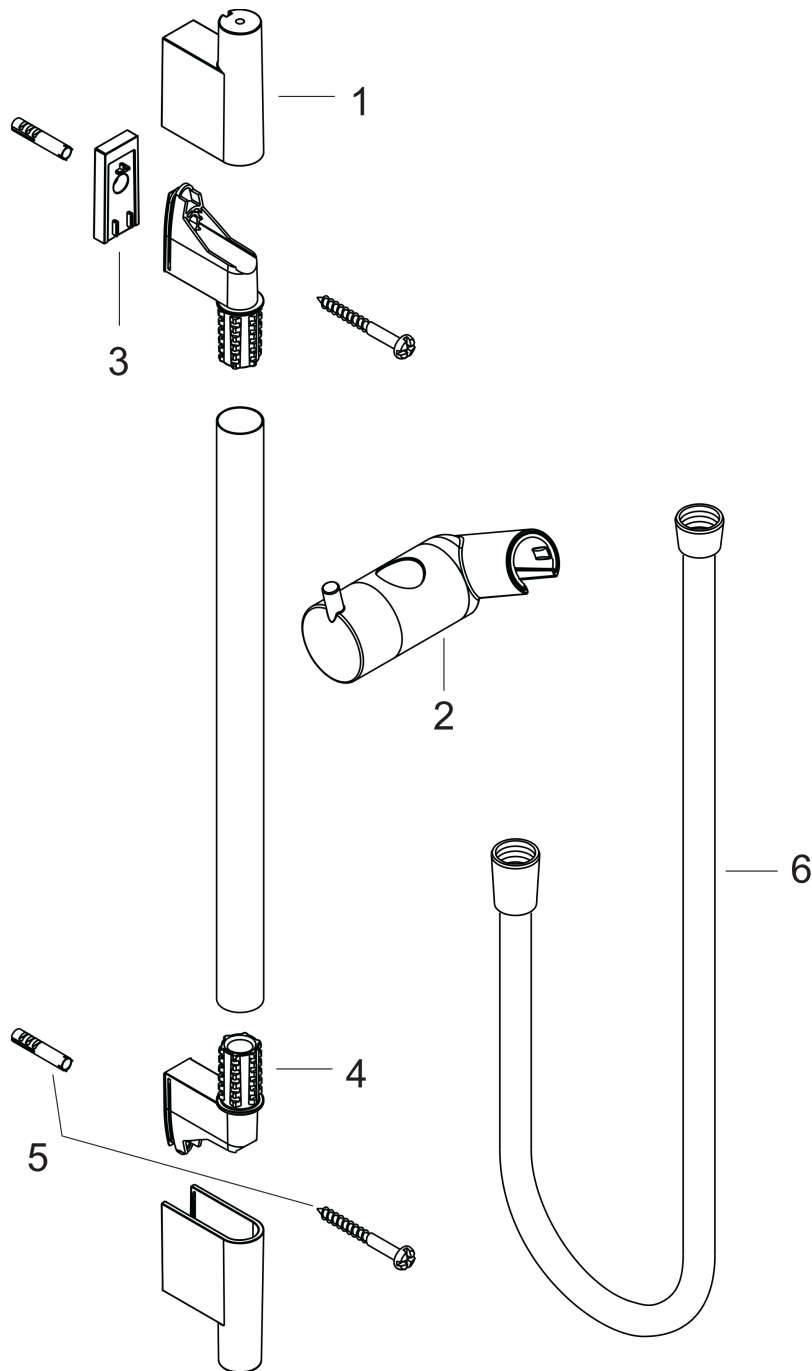

Unica

Shower rail S Puro 65 cm with shower hose

Surfaces: **brushed black chrome** Art. no. : **28632340**

Description

product features

- Consists of: shower bar, shower hose, slider
- Profile shower bar: round
- Shower bar diameter: 22 mm
- adjustable angle/tilt

Article Details

Price excl. VAT

£ 176.30

Design awards

Product image

Scale drawing

Unica
Shower rail S Puro 65 cm with shower hose
 Surfaces: **brushed black chrome** Art. no. : **28632340**

Installation examples

Unica

Shower rail S Puro 65 cm with shower hose

Surfaces: brushed black chrome Art. no. : 28632340

Exploded Drawing

Year of production: >11/19

Unica

Shower rail S Puro 65 cm with shower hose

Surfaces: **brushed black chrome** Art. no. : **28632340**

Spare part list

Year of production: >11/19

Pos.	Description	Art. no.	Price	PU
1	cover	97709340	-	1
2	support, assy	97651340	-	1
3	tile-matching-disk	97450000	-	1
4	wall support	96275000	-	1
5	mounting set	96179000	-	1
6	shower hose Isiflex'B 1,60 m	28276340	-	1