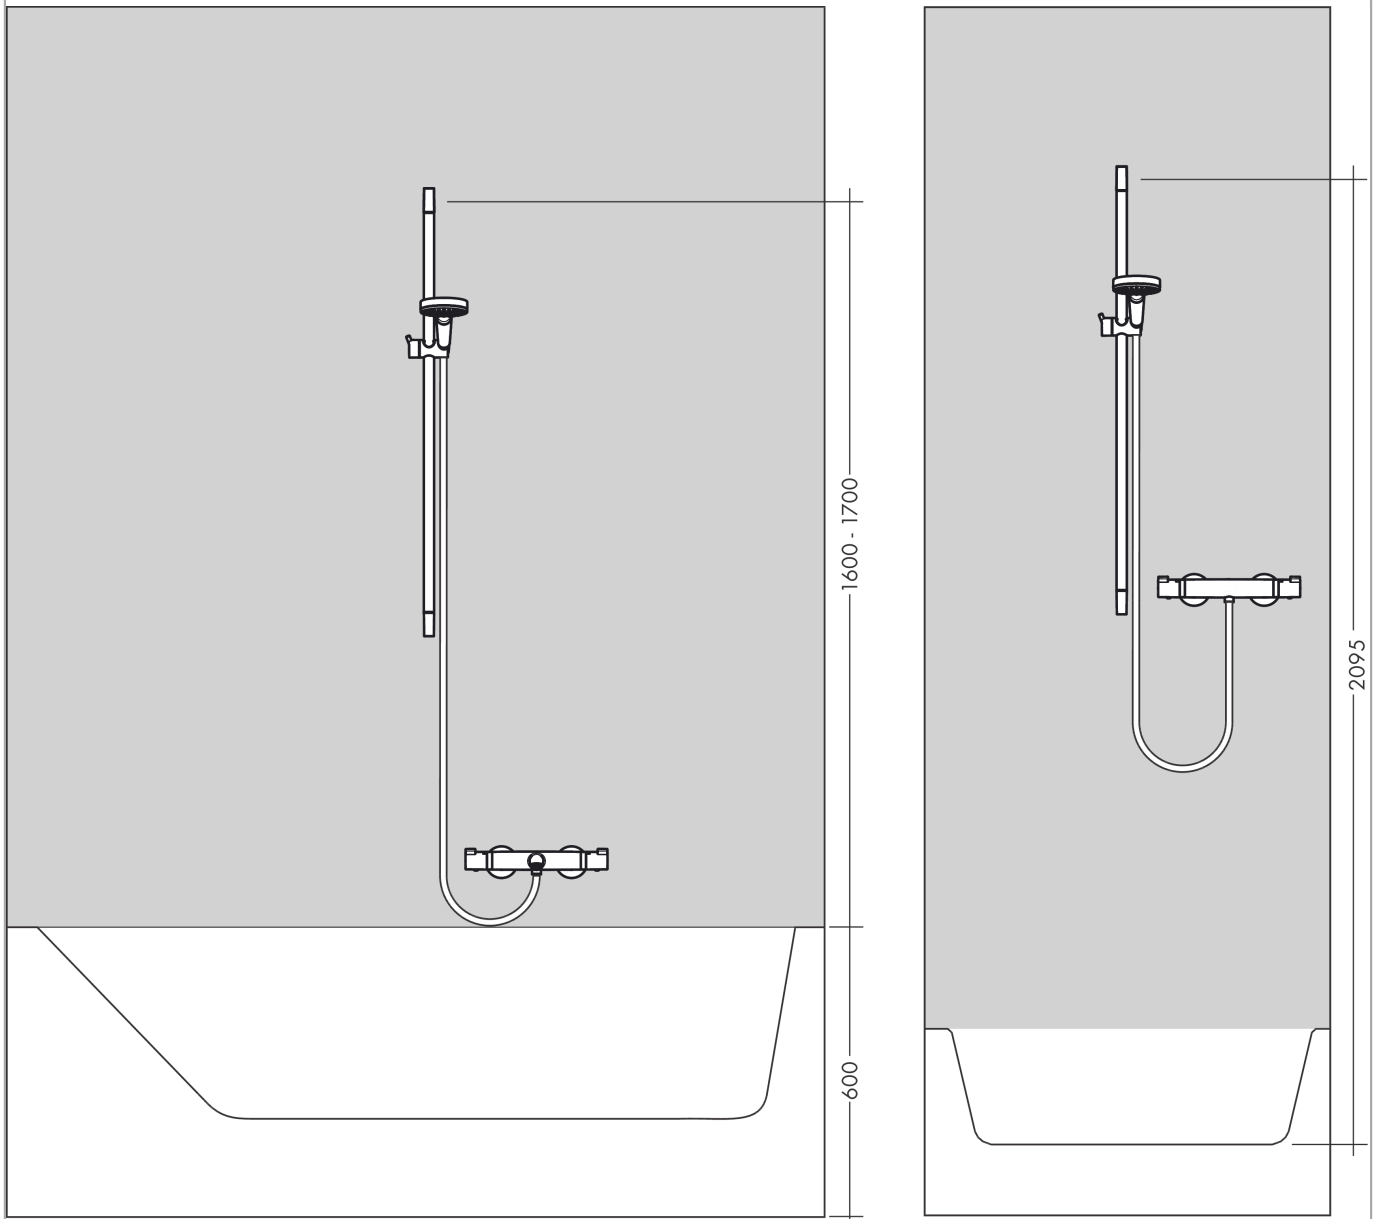

Unica

Shower rail S Puro 65 cm with shower hose

Surfaces: **brushed black chrome** Art. no. : **28632340**

Description

product features

- Consists of: shower bar, shower hose, slider
- Profile shower bar: round
- Shower bar diameter: 22 mm
- adjustable angle/tilt

Article Details

Price excl. VAT

£ 176.30

Design awards

Product image

Scale drawing

Unica
Shower rail S Puro 65 cm with shower hose
 Surfaces: **brushed black chrome** Art. no. : **28632340**

Installation examples

Unica

Shower rail S Puro 65 cm with shower hose

Surfaces: brushed black chrome Art. no. : 28632340

Exploded Drawing

Year of production: >11/19

Unica

Shower rail S Puro 65 cm with shower hose

Surfaces: **brushed black chrome** Art. no. : **28632340**

Spare part list

Year of production: >11/19

Pos.	Description	Art. no.	Price	PU
1	cover	97709340	-	1
2	support, assy	97651340	-	1
3	tile-matching-disk	97450000	-	1
4	wall support	96275000	-	1
5	mounting set	96179000	-	1
6	shower hose Isiflex'B 1,60 m	28276340	-	1