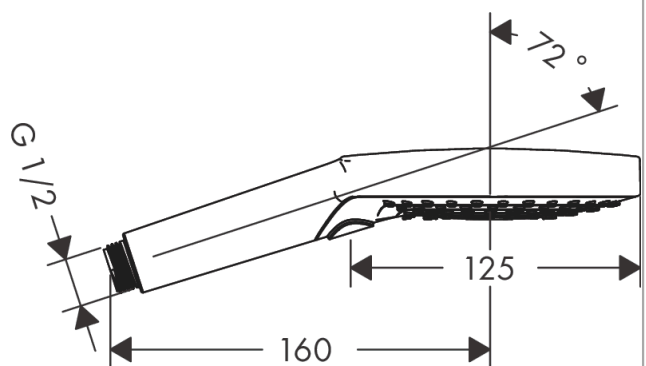

Raindance Select S
Hand shower 120 3jet
 Surfaces: **chrome** Art. no. : **26530000**

Description

product features

- Shower head size: 125 mm
- Spray pattern: Rain, RainAir, Whirl
- Select button to comfortably switch between spray modes
- Maximum flow rate (at 3 bar): 15 l/min
- Minimum flow pressure: 1,4 bar
- Operating pressure: min. 1 bar/max. 6 bar
- with internal water conduction
- rinseable screen seal
- Connection thread 1/2"
- operating pressure: min 1.5 bar / max 6 bar
- winner of the iF product design award 2014

Scale drawing

Raindance Select S
Hand shower 120 3jet

Surfaces: **chrome** Art. no. : **26530000**

Flowchart

The consumption was measured in combination with the appropriate fittings (thermostat/mixer/ in-wall valve) to reflect actual application in practice.