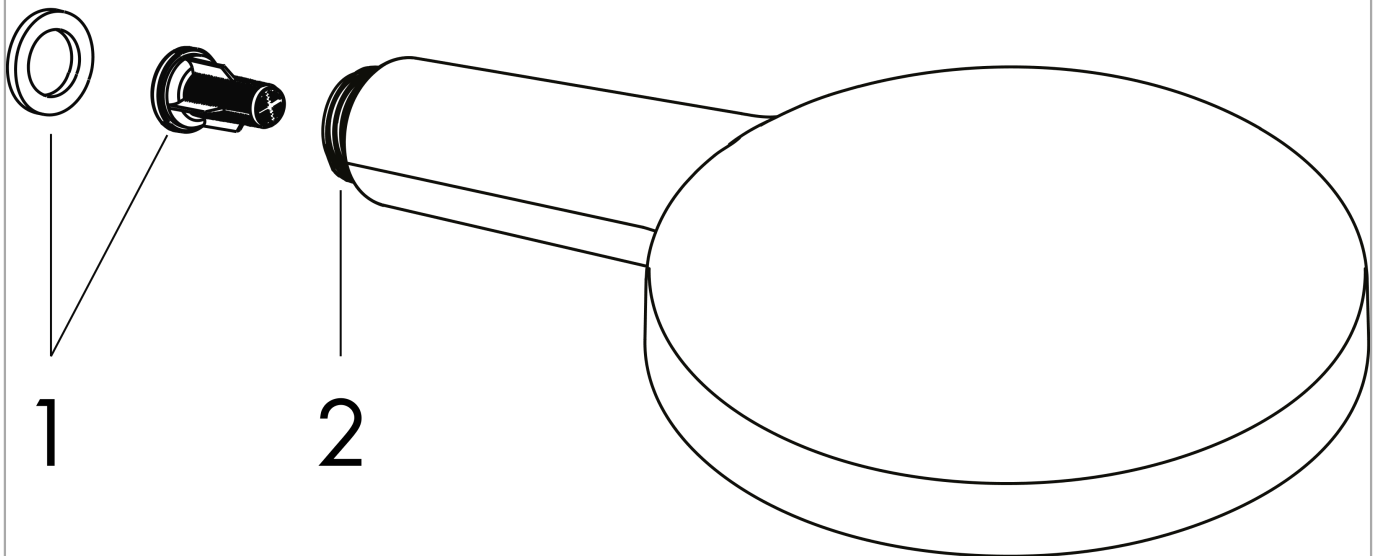

Raindance Select S
Hand shower 120 3jet
Surfaces: **chrome** Art. no. : **26530000**

Exploded Drawing

Year of production: >06/13

Raindance Select S
Hand shower 120 3jet
Surfaces: **chrome** Art. no. : **26530000**

Spare part list

Year of production: >06/13

Pos.	Description	Art. no.	Price	PU
1	filter insert	97708000	-	1
2	pivoting connection	93089000	-	1