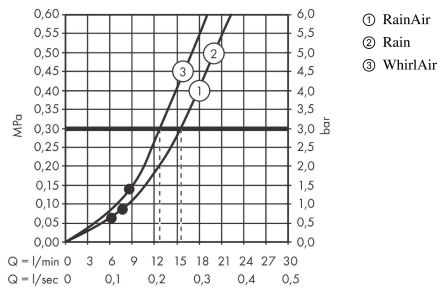

Raindance Select S
Hand shower 120 3jet
 Surfaces: **chrome** Art. no. : **26530000**

Description

product features

- Shower head size: 125 mm
- Spray pattern: Rain, RainAir, Whirl
- Select button to comfortably switch between spray modes
- Maximum flow rate (at 3 bar): 15 l/min
- Minimum flow pressure: 1,4 bar
- Operating pressure: min. 1 bar/max. 6 bar
- with internal water conduction
- rinseable screen seal
- Connection thread 1/2"
- operating pressure: min 1.5 bar / max 6 bar
- winner of the iF product design award 2014

Scale drawing

Raindance Select S
Hand shower 120 3jet

Surfaces: **chrome** Art. no. : **26530000**

Flowchart

The consumption was measured in combination with the appropriate fittings (thermostat/mixer/ in-wall valve) to reflect actual application in practice.