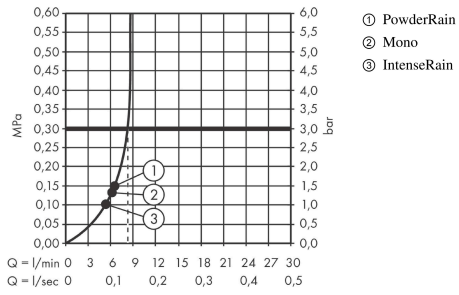

Pulsify Select S
Hand shower 105 3jet Activation EcoSmart
Finish: **chrome** Art. no. : **24101000**

Flowchart

The consumption was measured in combination with the appropriate fittings (thermostat/mixer/ in-wall valve) to reflect actual application in practice.