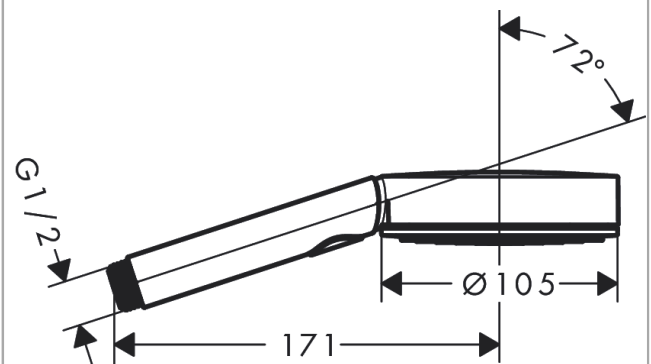

Scale drawing