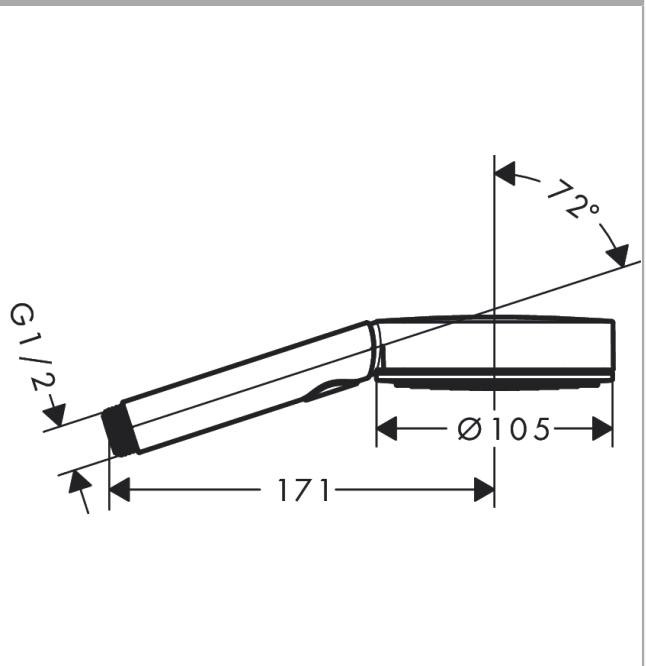

Pulsify Select S
Hand shower 105 3jet Relaxation
 Finish: **matt black** Art. no. : **24110670**

Description

product features

- Shower head size: 105 mm
- Spray pattern: PowderRain, IntenseRain, Massage spray
- Select button to comfortably switch between spray modes
- Maximum flow rate (at 3 bar): 11.4 l/min
- Flow rate PowderRain (at 3 bar): 11.4 l/min
- Flow rate Massage spray (at 3 bar): 9 l/min
- Flow rate IntenseRain (at 3 bar): 11.4 l/min
- minimum flow pressure: 0,9 bar
- Operating pressure: min. 1 bar/max. 6 bar
- with internal water conduction
- rinseable sieve insert
- Connection thread 1/2"
- WRAS 2301058
- WRAS 2301058 - Approval letter 2301058

Article Details

Price excl. VAT £ 63.00

Technology

Design awards

Certificates

Product image

Scale drawing

Pulsify Select S
Hand shower 105 3jet Relaxation
 Finish: **matt black** Art. no. : **24110670**

Flowchart

The consumption was measured in combination with the appropriate fittings (thermostat/mixer/in-wall valve) to reflect actual application in practice.

Pulsify Select S
Hand shower 105 3jet Relaxation
 Finish: **matt black** Art. no. : **24110670**