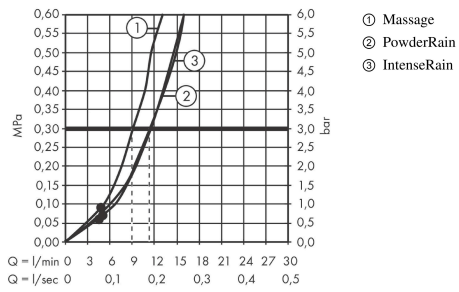

Pulsify Select S
Hand shower 105 3jet Relaxation
Finish: **matt black** Art. no. : **24110670**

Flowchart

The consumption was measured in combination with the appropriate fittings (thermostat/mixer/in-wall valve) to reflect actual application in practice.