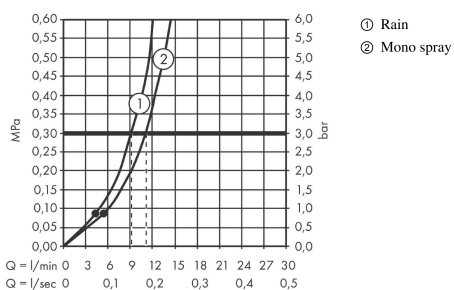

Flowchart

The consumption was measured in combination with the appropriate fittings (thermostat/mixer/in-wall valve) to reflect actual application in practice.