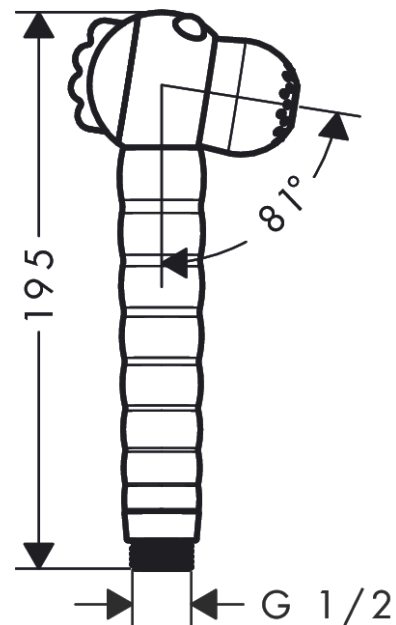

##### product features

- spray type: Rain, MonoRain
- switch spray type by turning the shower head
- maximum flow rate at 3 bar: 11 l/min
- flow rate Mono spray (at 3 bar): 9,1 l/min
- flow rate Rain spray (at 3 bar): 11 l/min
- ergonomic handle perfect for smaller hands
- googly eyes that interact with the kid
- limescale residues on the jets are removed by the rotation when changing spray modes
- with internal water conduction
- rinseable screen seal
- connection thread G ½

#### Scale drawing