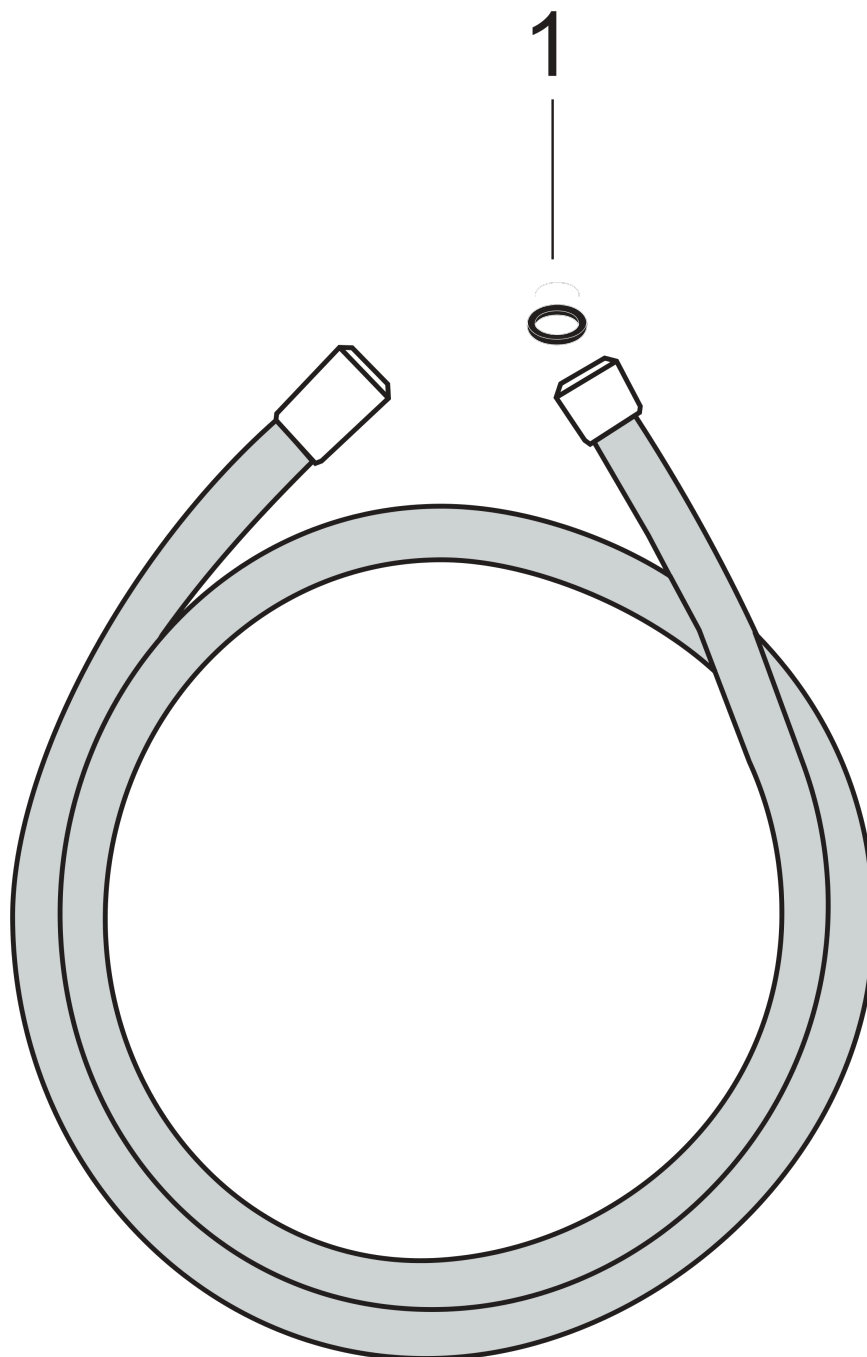

Isiflex
Shower hose 160 cm
 Surfaces: **brushed bronze** Art. no. : **28276140**

Description

product features

- high-quality shower hose with metal effect
- with plastic coating, easy to clean
- Shower hose length: 1.60 m
- pivot connector prevent hose from tangling
- kink-protected
- conical nuts at both ends
- WRAS 1410042
- WRAS 2006014

Isiflex

Shower hose 160 cm

Surfaces: **brushed bronze** Art. no. : **28276140**

Exploded Drawing

Year of production: >11/16

Isiflex
Shower hose 160 cm
 Surfaces: **brushed bronze** Art. no. : **28276140**

Spare part list

Year of production: >11/16

Pos.	Description	Art. no.	Price	PU
1	seal	98058000	-	1