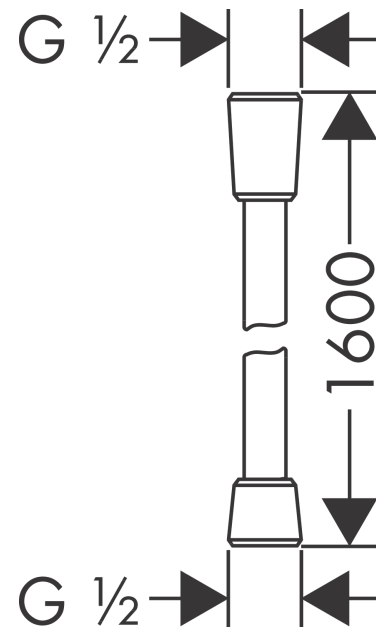

Isiflex
Shower hose 160 cm
 Surfaces: **brushed bronze** Art. no. : **28276140**

Description

product features

- high-quality shower hose with metal effect
- with plastic coating, easy to clean
- Shower hose length: 1.60 m
- pivot connector prevent hose from tangling
- kink-protected
- conical nuts at both ends
- WRAS 1410042
- WRAS 2006014

Article Details

Price excl. VAT £ 38.70

Design awards

reddot winner 2020

reddot winner 2021

Certificates

Product image

Scale drawing

Isiflex

Shower hose 160 cm

Surfaces: **brushed bronze** Art. no. : **28276140**

Exploded Drawing

Year of production: >11/16

Isiflex
Shower hose 160 cm
 Surfaces: **brushed bronze** Art. no. : **28276140**

Spare part list

Year of production: >11/16

Pos.	Description	Art. no.	Price	PU
1	seal	98058000	-	1