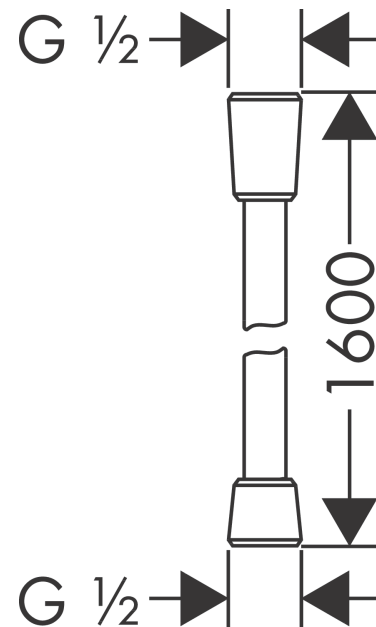

## Isiflex

Shower hose 160 cm

Surfaces: **polished gold-optic** Art. no. : **28276990**

#### product features

- high-quality shower hose with metal effect
- with plastic coating, easy to clean
- Shower hose length: 1.60 m
- pivot connector prevent hose from tangling
- kink-protected
- conical nuts at both ends
- WRAS 1410042
- WRAS 2006014

### Scale drawing

**Isiflex**

**Shower hose 160 cm**

Surfaces: **polished gold-optic** Art. no. : **28276990**

**Exploded Drawing**

Year of production: >11/16

**Isiflex**

**Shower hose 160 cm**

Surfaces: **polished gold-optic** Art. no. : **28276990**

**Spare part list**

Year of production: >11/16

<b>Pos.</b>	<b>Description</b>	<b>Art. no.</b>	<b>Price</b>	<b>PU</b>
1	seal	98058000	-	1