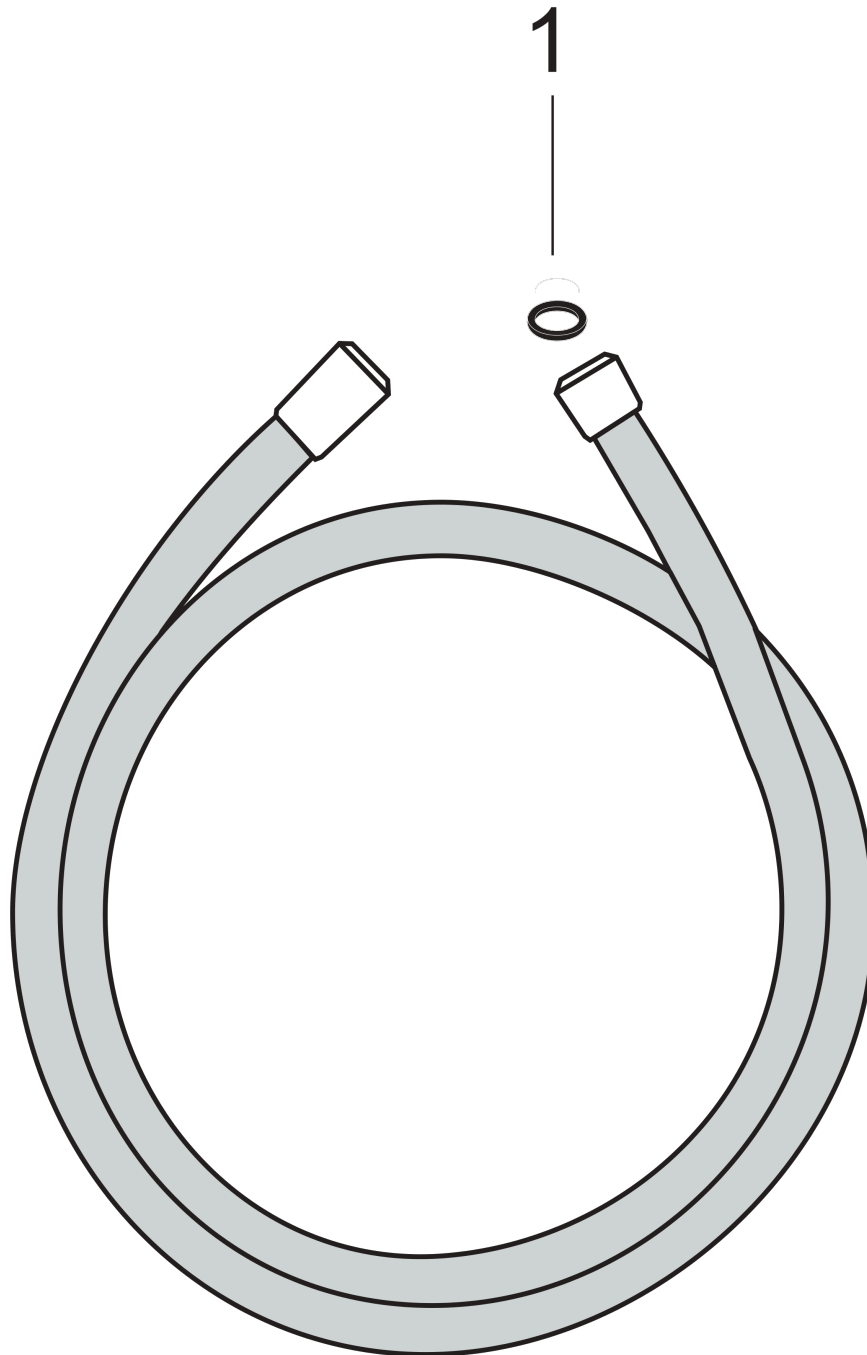

## Isiflex

Shower hose 160 cm

Surfaces: **polished gold-optic** Art. no. : **28276990**

#### product features

- high-quality shower hose with metal effect
- with plastic coating, easy to clean
- Shower hose length: 1.60 m
- pivot connector prevent hose from tangling
- kink-protected
- conical nuts at both ends
- WRAS 1410042
- WRAS 2006014

### Scale drawing

**Isiflex**

**Shower hose 160 cm**

Surfaces: **polished gold-optic** Art. no. : **28276990**

**Exploded Drawing**

Year of production: >11/16

**Isiflex**

**Shower hose 160 cm**

Surfaces: **polished gold-optic** Art. no. : **28276990**

**Spare part list**

Year of production: >11/16

<b>Pos.</b>	<b>Description</b>	<b>Art. no.</b>	<b>Price</b>	<b>PU</b>
1	seal	98058000	-	1