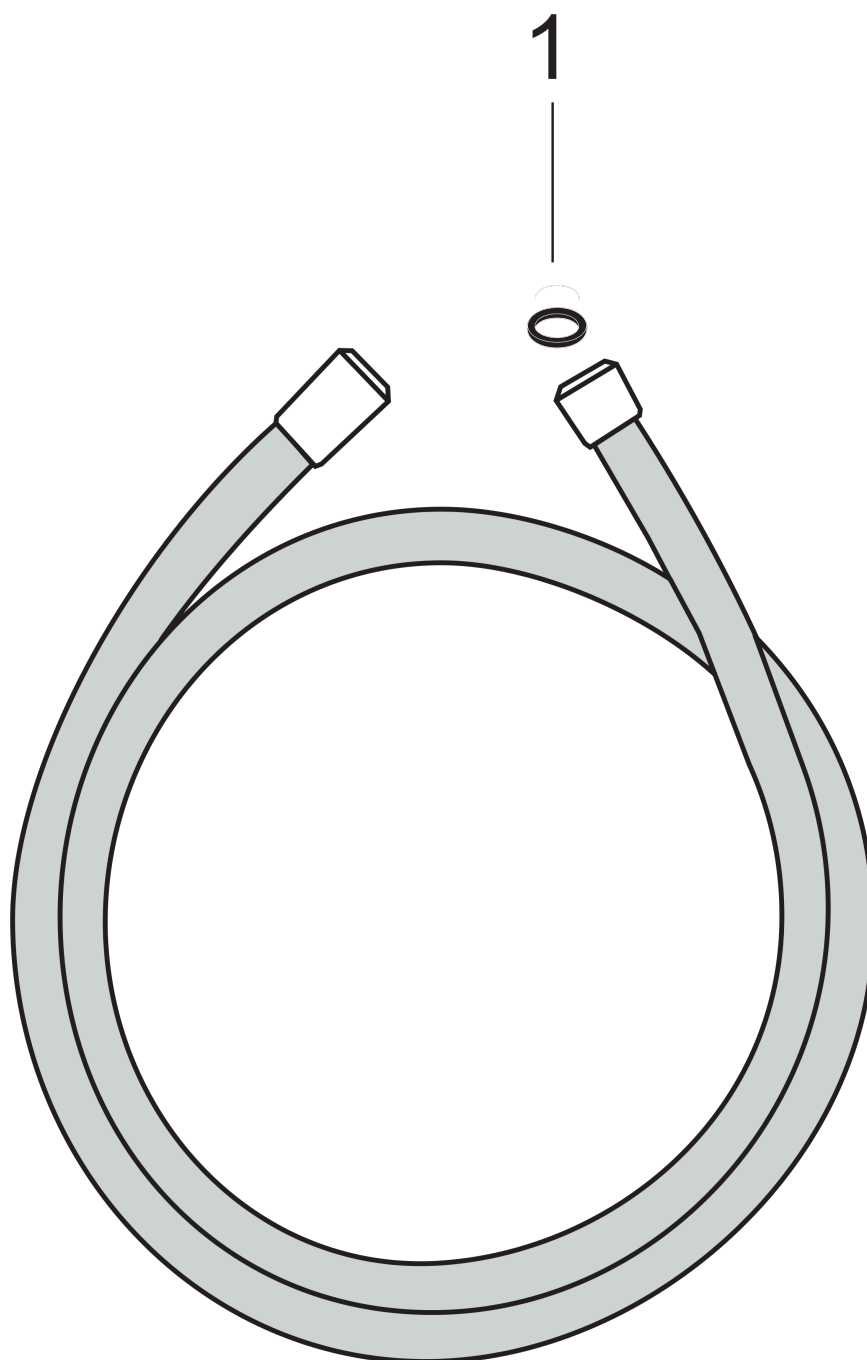

Isiflex

Shower hose 160 cm

Surfaces: **brushed black chrome** Art. no. : **28276340**

Description

product features

- high-quality shower hose with metal effect
- with plastic coating, easy to clean
- Shower hose length: 1.60 m
- pivot connector prevent hose from tangling
- kink-protected
- conical nuts at both ends
- WRAS 1410042
- WRAS 2006014

Scale drawing

Isiflex
Shower hose 160 cm
 Surfaces: **brushed black chrome** Art. no. : **28276340**

Exploded Drawing

Year of production: >11/16

Isiflex
Shower hose 160 cm
 Surfaces: **brushed black chrome** Art. no. : **28276340**

Spare part list

Year of production: >11/16

Pos.	Description	Art. no.	Price	PU
1	seal	98058000	-	1