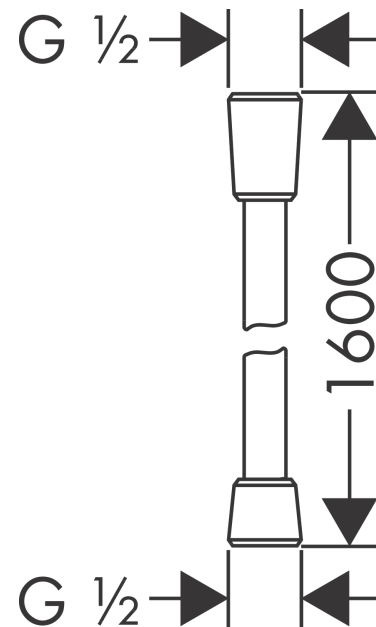

Isiflex

Shower hose 160 cm

Surfaces: **brushed black chrome** Art. no. : **28276340**

Description

product features

- high-quality shower hose with metal effect
- with plastic coating, easy to clean
- Shower hose length: 1.60 m
- pivot connector prevent hose from tangling
- kink-protected
- conical nuts at both ends
- WRAS 1410042
- WRAS 2006014

Scale drawing

Isiflex
Shower hose 160 cm
 Surfaces: **brushed black chrome** Art. no. : **28276340**

Exploded Drawing

Year of production: >11/16

Isiflex
Shower hose 160 cm
 Surfaces: **brushed black chrome** Art. no. : **28276340**

Spare part list

Year of production: >11/16

Pos.	Description	Art. no.	Price	PU
1	seal	98058000	-	1