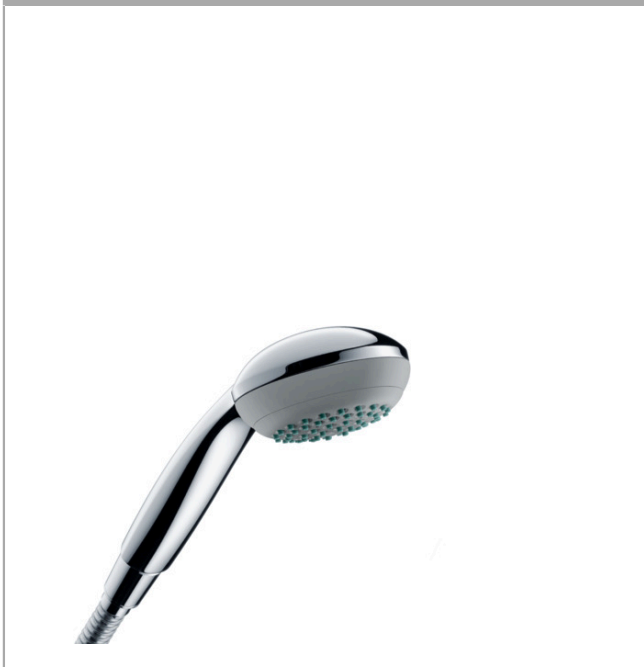

Crometta 85
Hand shower Vario
 Surfaces: **chrome** Art. no. : **28562000**

Description

product features

- Shower head size: 85 mm
- Spray pattern: normal spray, Vario spray
- spray type adjustment by turning
- Maximum flow rate (at 3 bar): 17 l/min
- Minimum flow pressure: 1 bar
- Operating pressure: min. 1 bar/max. 6 bar
- rinseable screen seal
- Connection thread 1/2"
- WRAS 1909052

Article Details

Price excl. VAT

£ 24.17

Technology

Certificates

kiwa

Product image

Scale drawing

Flowchart

The consumption was measured in combination with the appropriate fittings (thermostat/mixer/ in-wall valve) to reflect actual application in practice.

Crometta 85
Hand shower Vario
Surfaces: **chrome** Art. no. : **28562000**

Exploded Drawing

Year of production: >02/08

Crometta 85
Hand shower Vario
 Surfaces: **chrome** Art. no. : **28562000**

Spare part list

Year of production: >**02/08**

Pos.	Description	Art. no.	Price	PU
1	filter insert	97708000	-	1