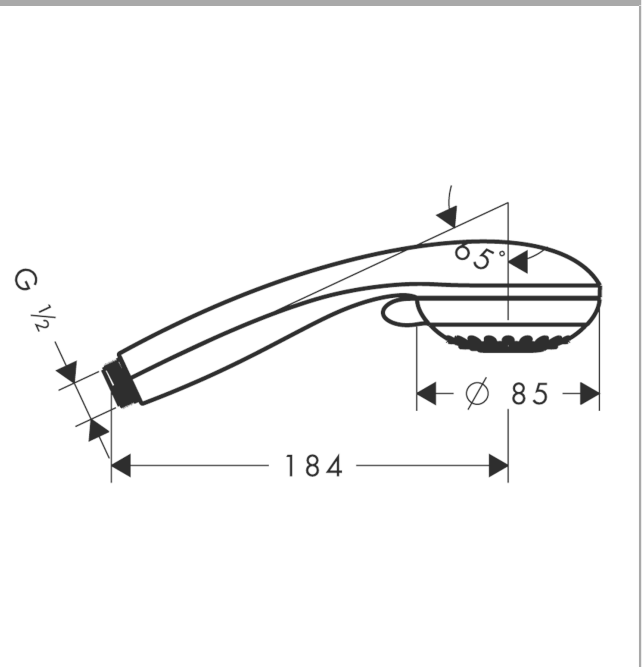

Crometta 85
Hand shower Vario
 Surfaces: **chrome** Art. no. : **28562000**

Description

product features

- Shower head size: 85 mm
- Spray pattern: normal spray, Vario spray
- spray type adjustment by turning
- Maximum flow rate (at 3 bar): 17 l/min
- Minimum flow pressure: 1 bar
- Operating pressure: min. 1 bar/max. 6 bar
- rinseable screen seal
- Connection thread 1/2"
- WRAS 1909052

Article Details

Price excl. VAT

£ 24.17

Technology

Certificates

kiwa

Product image

Scale drawing

Flowchart

The consumption was measured in combination with the appropriate fittings (thermostat/mixer/ in-wall valve) to reflect actual application in practice.

Crometta 85
Hand shower Vario
Surfaces: **chrome** Art. no. : **28562000**

Exploded Drawing

Year of production: >02/08

Crometta 85
Hand shower Vario
 Surfaces: **chrome** Art. no. : **28562000**

Spare part list

Year of production: >**02/08**

Pos.	Description	Art. no.	Price	PU
1	filter insert	97708000	-	1