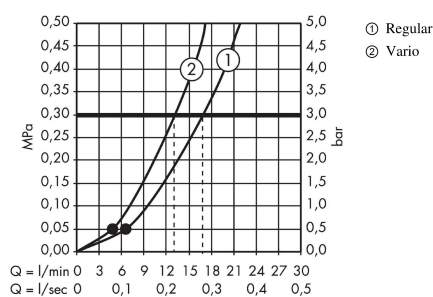

Crometta 85
Hand shower Vario
 Surfaces: **chrome** Art. no. : **28562000**

Description

product features

- Shower head size: 85 mm
- Spray pattern: normal spray, Vario spray
- spray type adjustment by turning
- Maximum flow rate (at 3 bar): 17 l/min
- Minimum flow pressure: 1 bar
- Operating pressure: min. 1 bar/max. 6 bar
- rinseable screen seal
- Connection thread 1/2"
- WRAS 1909052

Article Details

Price excl. VAT

£ 24.17

Technology

Certificates

kiwa

Product image

Scale drawing

Flowchart

The consumption was measured in combination with the appropriate fittings (thermostat/mixer/ in-wall valve) to reflect actual application in practice.

Crometta 85
Hand shower Vario
Surfaces: **chrome** Art. no. : **28562000**