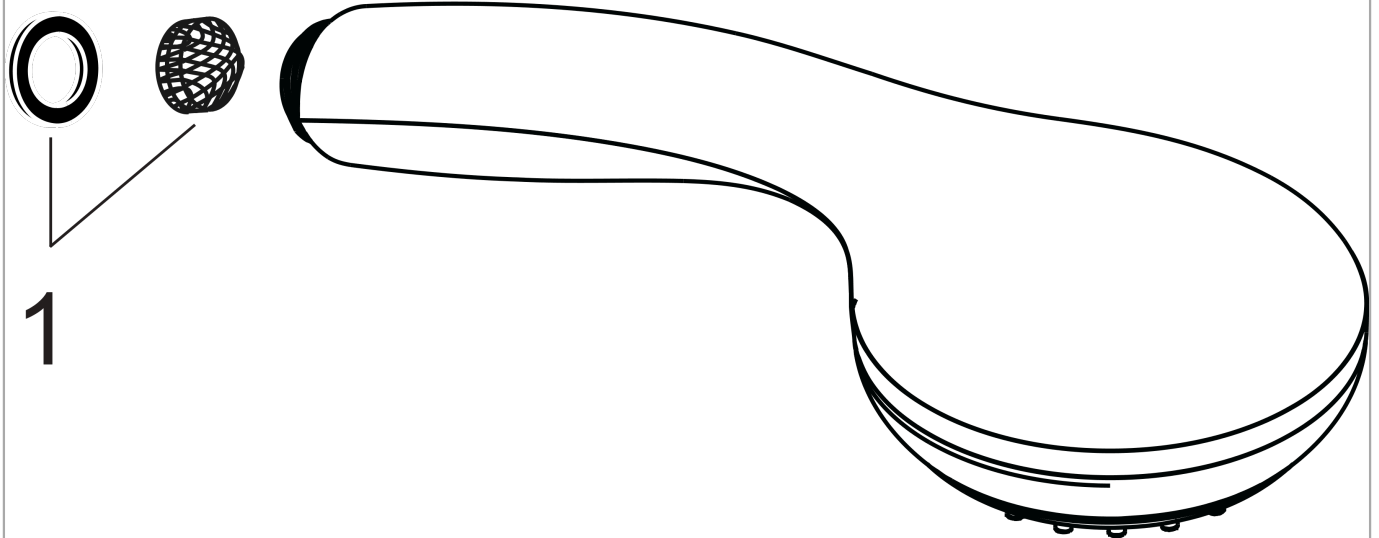

Crometta 85
Hand shower Vario
 Surfaces: **chrome** Art. no. : **28562000**

Description

product features

- Shower head size: 85 mm
- Spray pattern: normal spray, Vario spray
- spray type adjustment by turning
- Maximum flow rate (at 3 bar): 17 l/min
- Minimum flow pressure: 1 bar
- Operating pressure: min. 1 bar/max. 6 bar
- rinseable screen seal
- Connection thread 1/2"
- WRAS 1909052

Flowchart

The consumption was measured in combination with the appropriate fittings (thermostat/mixer/ in-wall valve) to reflect actual application in practice.

Crometta 85
Hand shower Vario
Surfaces: **chrome** Art. no. : **28562000**

Exploded Drawing

Year of production: >02/08

Crometta 85
Hand shower Vario
 Surfaces: **chrome** Art. no. : **28562000**

Spare part list

Year of production: >**02/08**

Pos.	Description	Art. no.	Price	PU
1	filter insert	97708000	-	1