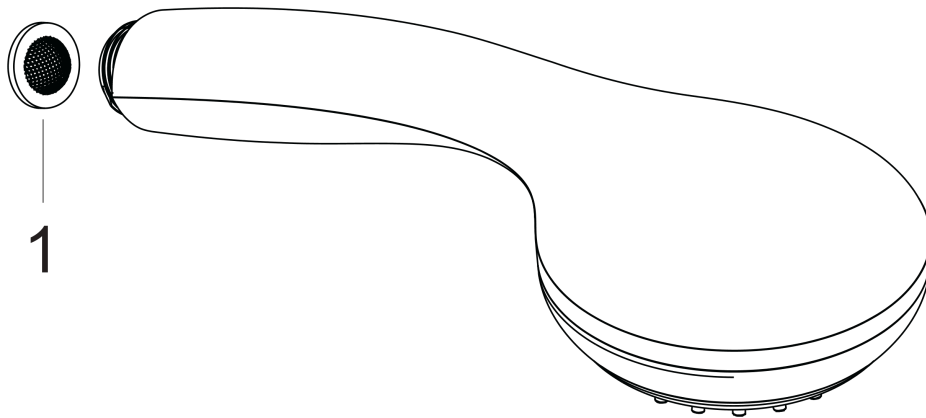

Crometta 85
Hand shower Mono Green 6 l/min
Surfaces: **chrome** Art. no. : **28561000**

Exploded Drawing

Year of production: >02/08