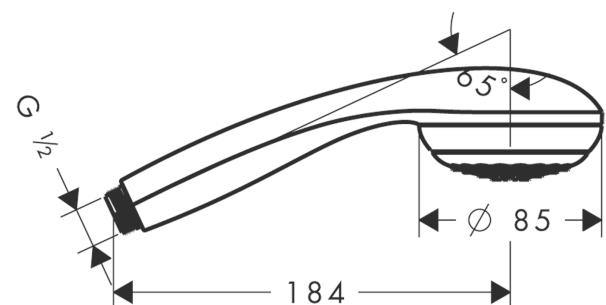

Scale drawing