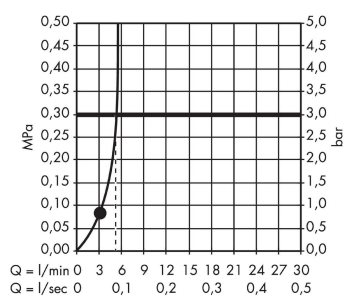

Flowchart

The consumption was measured in combination with the appropriate fittings (thermostat/mixer/in-wall valve) to reflect actual application in practice.