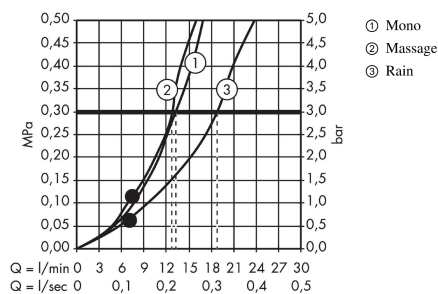

Flowchart

The consumption was measured in combination with the appropriate fittings (thermostat/mixer/ in-wall valve) to reflect actual application in practice.