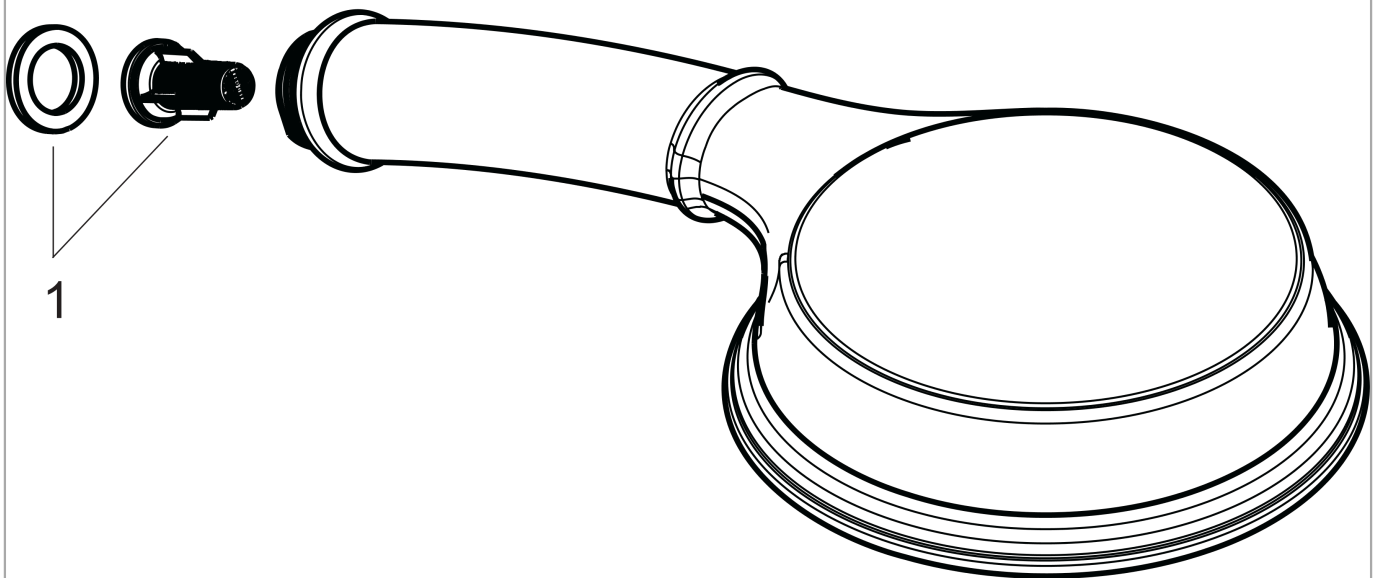

Croma 100 Classic Hand shower Multi

Surfaces: **chrome** Art. no. : **28539000**

Description

product features

- Shower head size: 114 mm
- Spray pattern: Rain, MonoRain, Massage spray
- spray type adjustment by turning
- Maximum flow rate (at 3 bar): 19 l/min
- Minimum flow pressure: 1,2 bar
- Operating pressure: min. 1.5 bar/max. 6 bar
- with internal water conduction
- rinseable screen seal
- Connection thread 1/2"
- WRAS 1205395
- WRAS 2004024
- WRAS 2004024

Flowchart

The consumption was measured in combination with the appropriate fittings (thermostat/mixer/ in-wall valve) to reflect actual application in practice.

Croma 100 Classic
Hand shower Multi
Surfaces: **chrome** Art. no. : **28539000**

Exploded Drawing

Year of production: >04/08

Croma 100 Classic
Hand shower Multi
 Surfaces: **chrome** Art. no. : **28539000**

Spare part list

Year of production: >04/08

Pos.	Description	Art. no.	Price	PU
1	filter insert	97708000	-	1