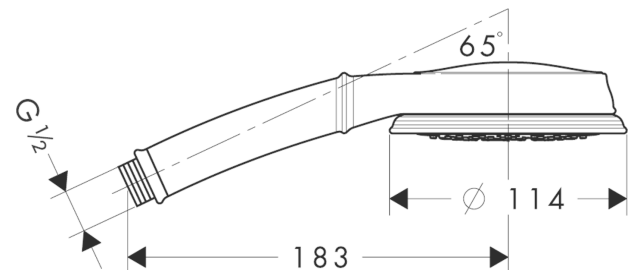

Scale drawing