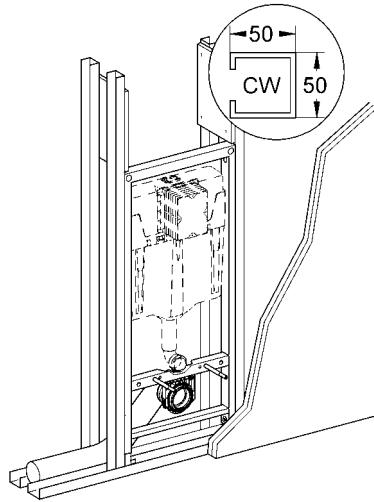

Rapid SL

i

A series of horizontal lines forming a ruled text area, consisting of 20 evenly spaced lines.

D
Grohe Deutschland
Vertriebs GmbH
Zur Porta 9
D-32457 Porta Westfalica
Tel.: 0 180 2 / 66 00 00
Fax: 0 180 2 / 66 11 11