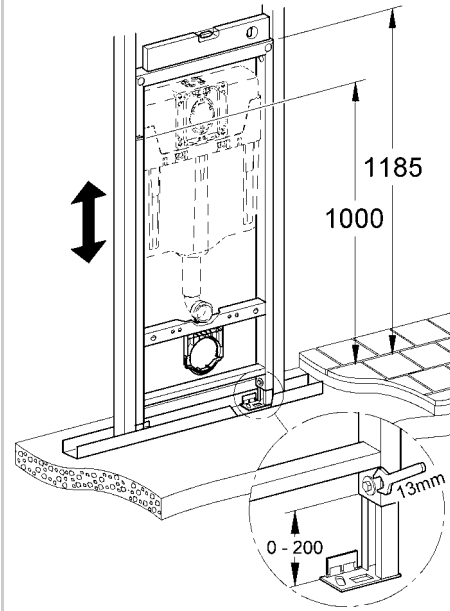

Rapid SL

i

A series of horizontal lines forming a ruled text area, consisting of 20 evenly spaced lines.

D
Grohe Deutschland
Vertriebs GmbH
Zur Porta 9
D-32457 Porta Westfalica
Tel.: 0 180 2 / 66 00 00
Fax: 0 180 2 / 66 11 11