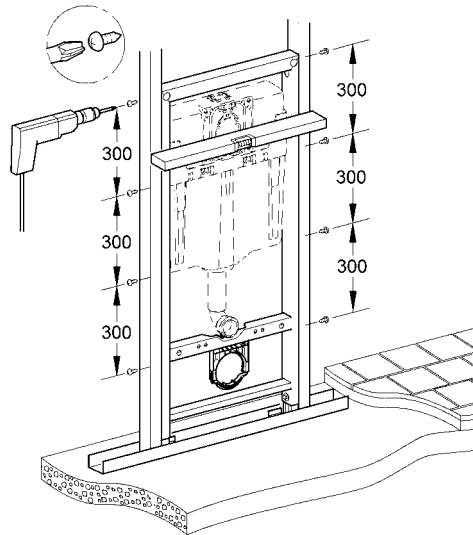

Rapid SL

i

A series of horizontal lines forming a ruled text area, consisting of 20 evenly spaced lines.

D
Grohe Deutschland
Vertriebs GmbH
Zur Porta 9
D-32457 Porta Westfalica
Tel.: 0 180 2 / 66 00 00
Fax: 0 180 2 / 66 11 11