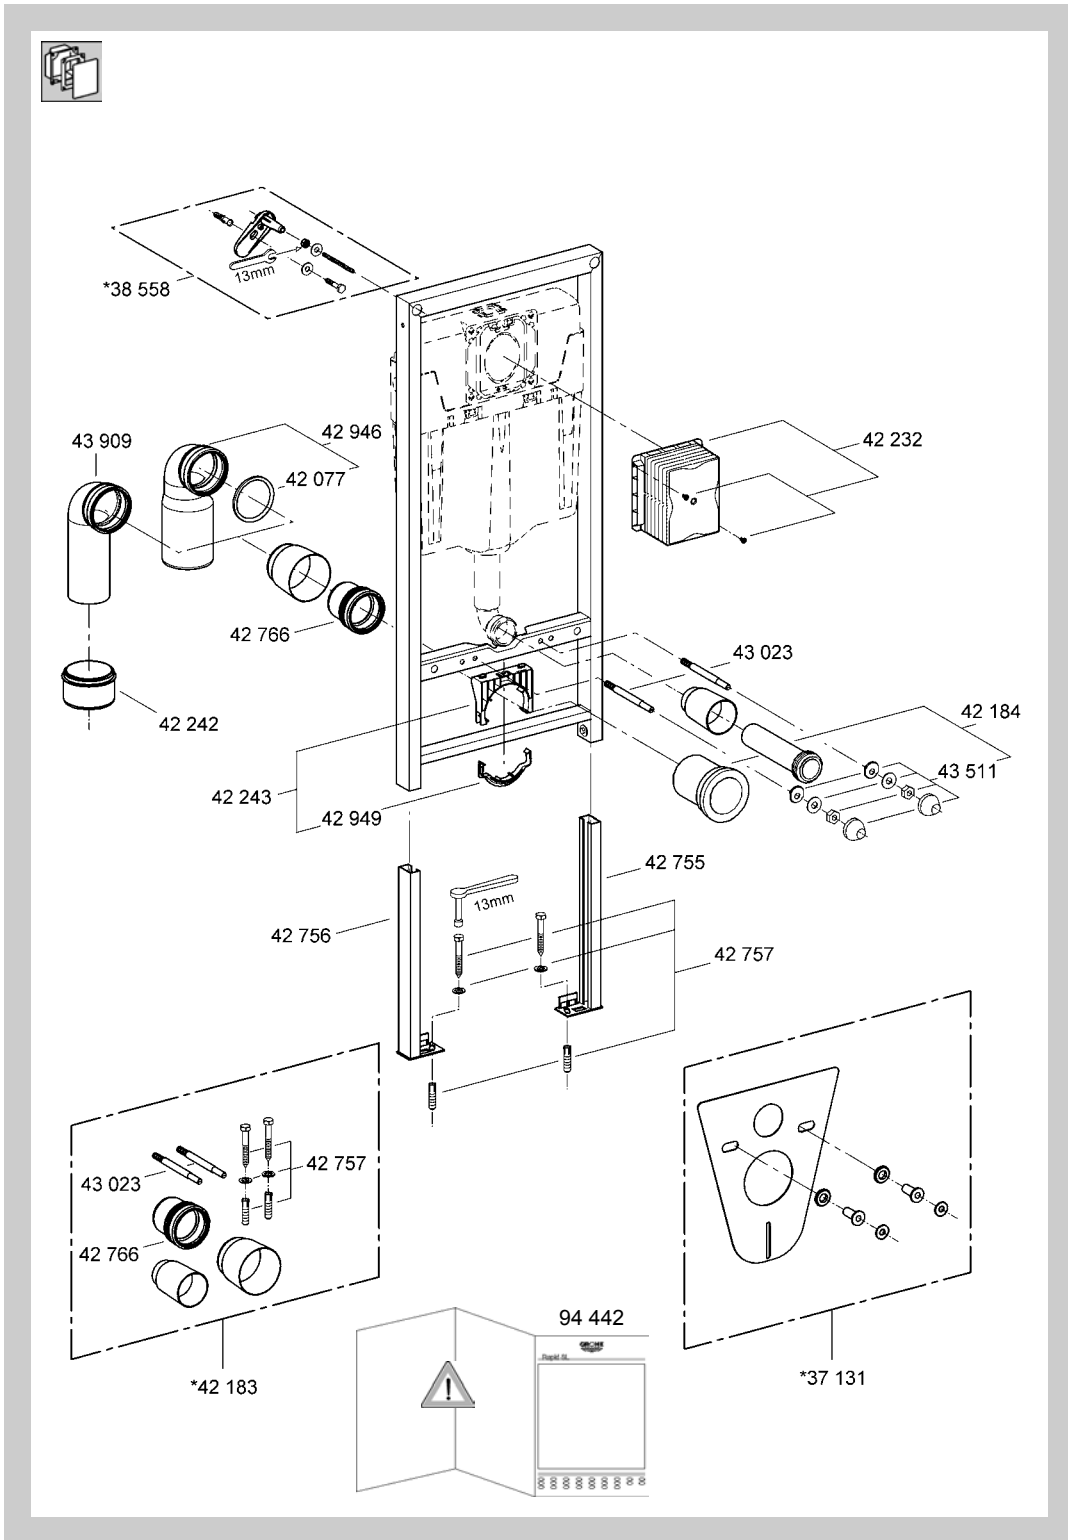

Rapid SL

i

A series of horizontal lines forming a ruled text area, consisting of 20 evenly spaced lines.

D
Grohe Deutschland
Vertriebs GmbH
Zur Porta 9
D-32457 Porta Westfalica
Tel.: 0 180 2 / 66 00 00
Fax: 0 180 2 / 66 11 11