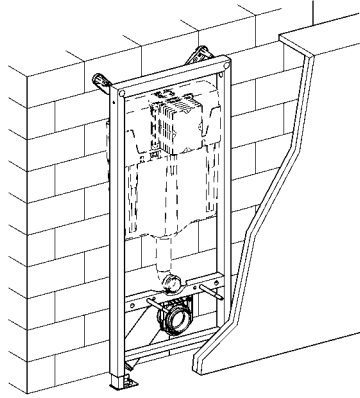

Rapid SL

i

A series of horizontal lines forming a ruled text area, consisting of 20 evenly spaced lines.

D
Grohe Deutschland
Vertriebs GmbH
Zur Porta 9
D-32457 Porta Westfalica
Tel.: 0 180 2 / 66 00 00
Fax: 0 180 2 / 66 11 11