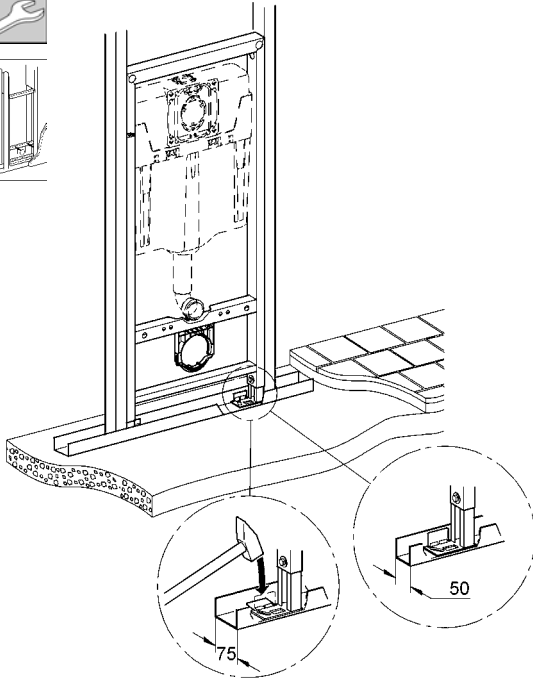

Rapid SL

i

A series of horizontal lines forming a ruled text area, consisting of 20 evenly spaced lines.

D
Grohe Deutschland
Vertriebs GmbH
Zur Porta 9
D-32457 Porta Westfalica
Tel.: 0 180 2 / 66 00 00
Fax: 0 180 2 / 66 11 11