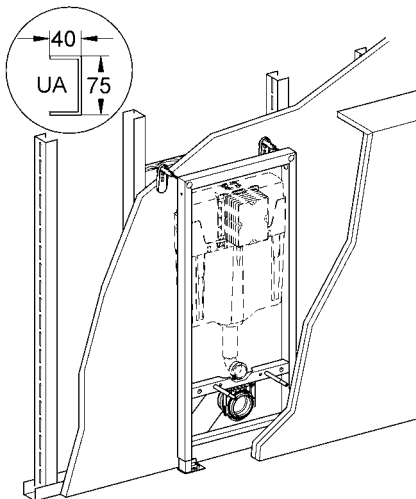

Rapid SL

i

A series of horizontal lines forming a ruled text area, consisting of 20 evenly spaced lines.

D
Grohe Deutschland
Vertriebs GmbH
Zur Porta 9
D-32457 Porta Westfalica
Tel.: 0 180 2 / 66 00 00
Fax: 0 180 2 / 66 11 11