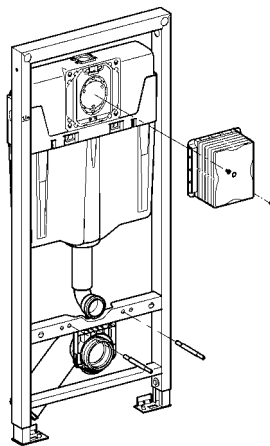

Rapid SL

i

A series of horizontal lines forming a ruled text area, consisting of 20 evenly spaced lines.

D
Grohe Deutschland
Vertriebs GmbH
Zur Porta 9
D-32457 Porta Westfalica
Tel.: 0 180 2 / 66 00 00
Fax: 0 180 2 / 66 11 11