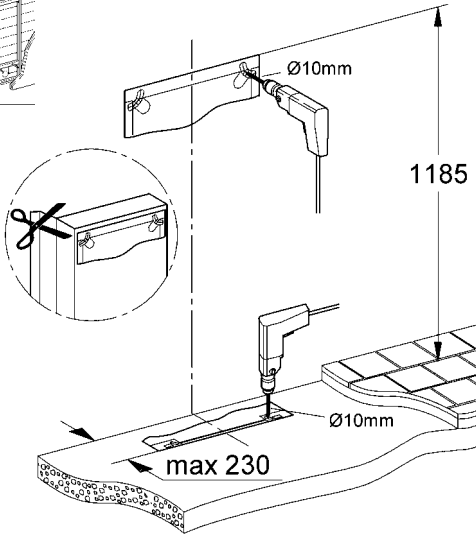

Rapid SL

i

A series of horizontal lines forming a ruled text area, consisting of 20 evenly spaced lines.

D
Grohe Deutschland
Vertriebs GmbH
Zur Porta 9
D-32457 Porta Westfalica
Tel.: 0 180 2 / 66 00 00
Fax: 0 180 2 / 66 11 11