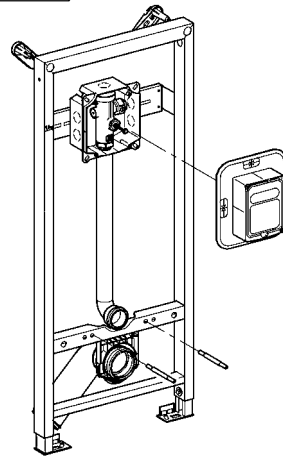

Rapid SL

i

A series of horizontal lines forming a ruled text area, consisting of 20 evenly spaced lines.

D
Grohe Deutschland
Vertriebs GmbH
Zur Porta 9
D-32457 Porta Westfalica
Tel.: 0 180 2 / 66 00 00
Fax: 0 180 2 / 66 11 11