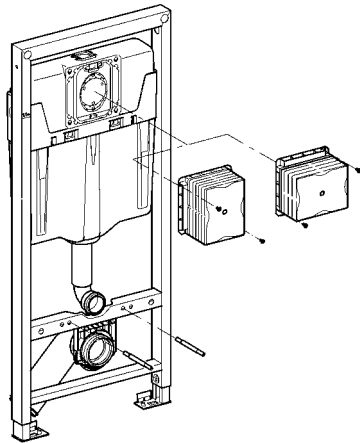

Rapid SL

i

A series of horizontal lines forming a ruled text area, consisting of 20 evenly spaced lines.

D
Grohe Deutschland
Vertriebs GmbH
Zur Porta 9
D-32457 Porta Westfalica
Tel.: 0 180 2 / 66 00 00
Fax: 0 180 2 / 66 11 11