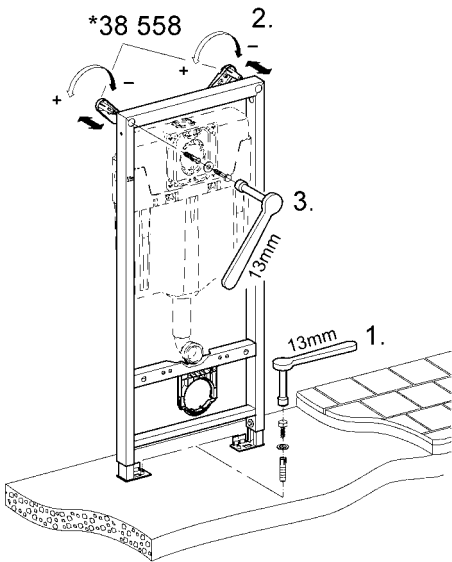

Rapid SL

i

A series of horizontal lines forming a ruled text area, consisting of 20 evenly spaced lines.

D
Grohe Deutschland
Vertriebs GmbH
Zur Porta 9
D-32457 Porta Westfalica
Tel.: 0 180 2 / 66 00 00
Fax: 0 180 2 / 66 11 11