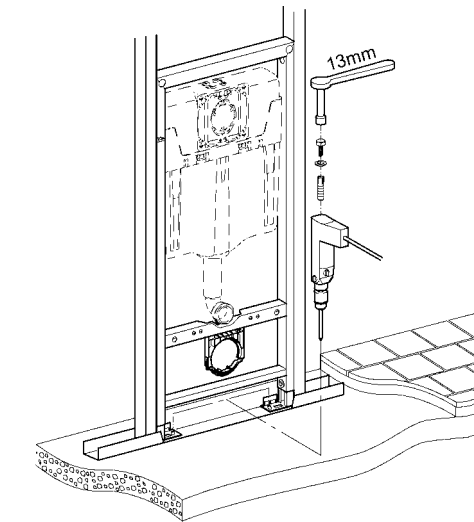

Rapid SL

i

A series of horizontal lines forming a ruled text area, consisting of 20 evenly spaced lines.

D
Grohe Deutschland
Vertriebs GmbH
Zur Porta 9
D-32457 Porta Westfalica
Tel.: 0 180 2 / 66 00 00
Fax: 0 180 2 / 66 11 11