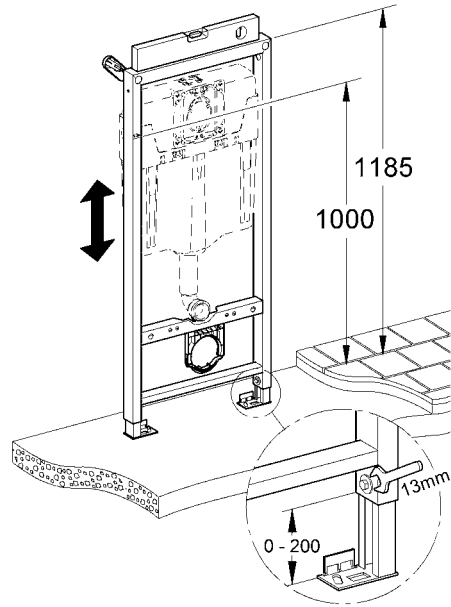

Rapid SL

i

A series of horizontal lines forming a ruled text area, consisting of 20 evenly spaced lines.

D
Grohe Deutschland
Vertriebs GmbH
Zur Porta 9
D-32457 Porta Westfalica
Tel.: 0 180 2 / 66 00 00
Fax: 0 180 2 / 66 11 11