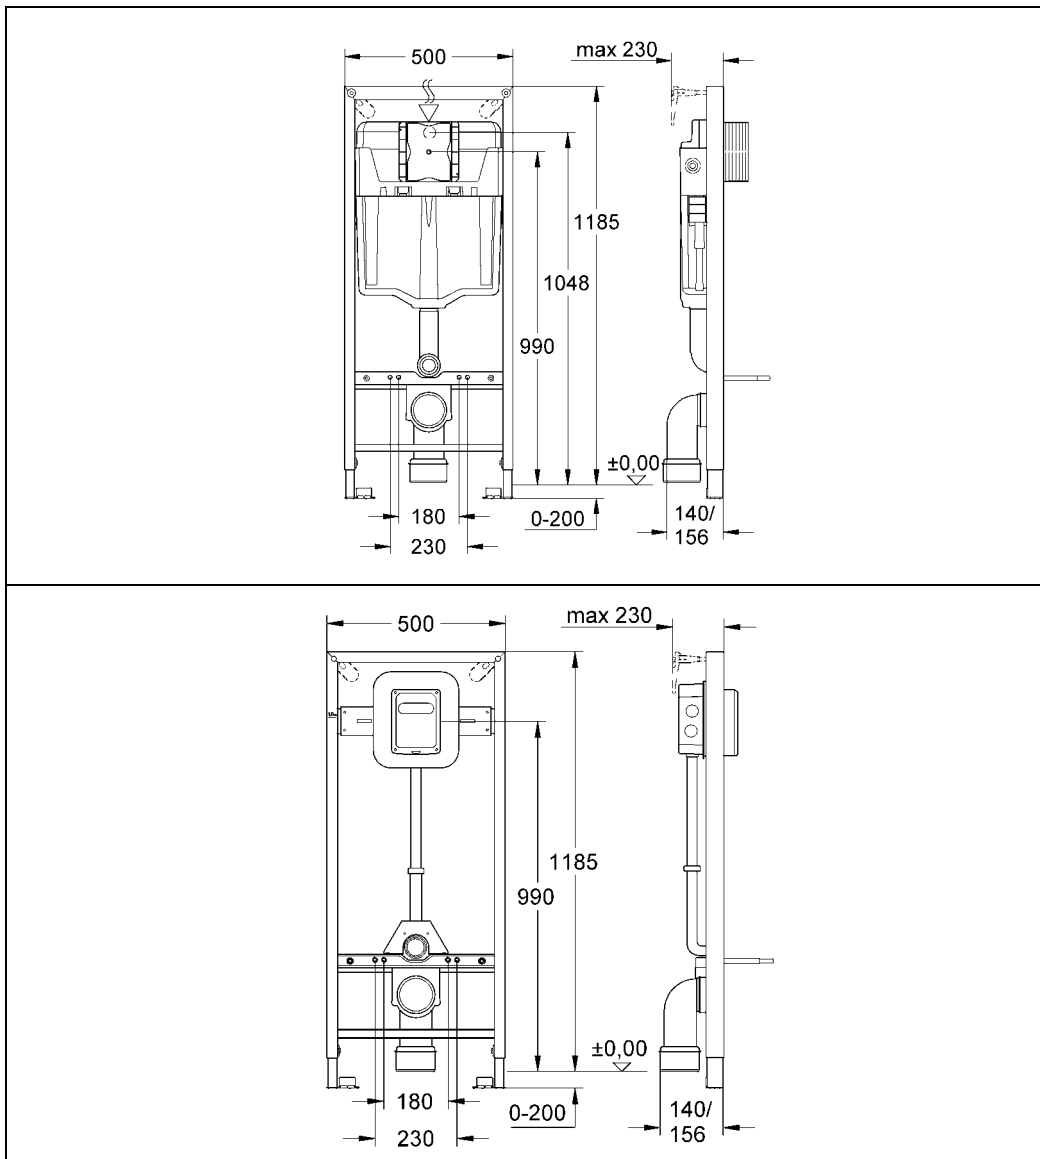

Rapid SL

i

A series of horizontal lines forming a ruled text area, consisting of 20 evenly spaced lines.

D
Grohe Deutschland
Vertriebs GmbH
Zur Porta 9
D-32457 Porta Westfalica
Tel.: 0 180 2 / 66 00 00
Fax: 0 180 2 / 66 11 11