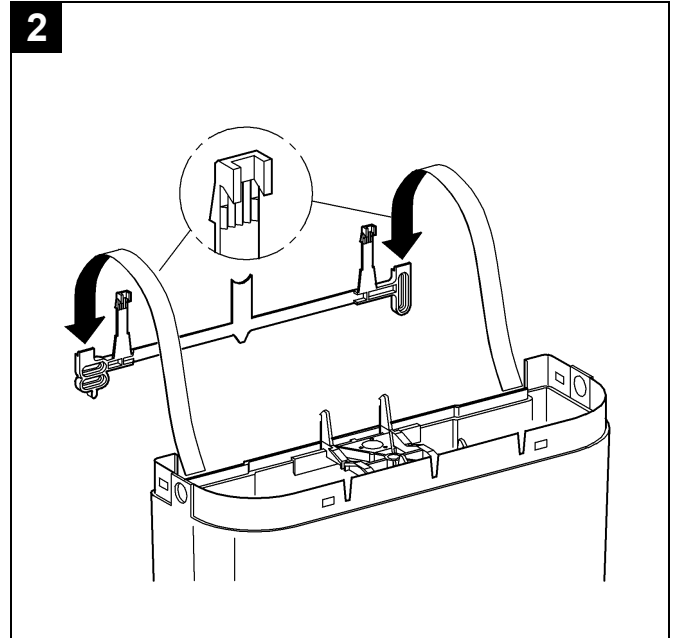

37 762
37 945

Can be installed on
low & high pressure systems

GROHE Limited
 Blays House, Wick Road
 Englefield Green
 Egham, Surrey TW20 0HJ
 Tel.: +44 871 200 3414
 Fax: +44 871 200 3415