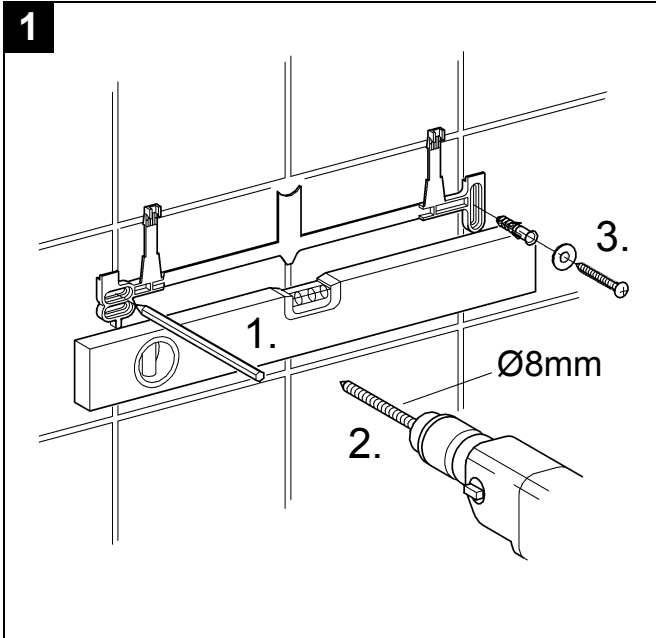

37 762
37 945

Can be installed on
low & high pressure systems

GROHE Limited
 Blays House, Wick Road
 Englefield Green
 Egham, Surrey TW20 0HJ
 Tel.: +44 871 200 3414
 Fax: +44 871 200 3415