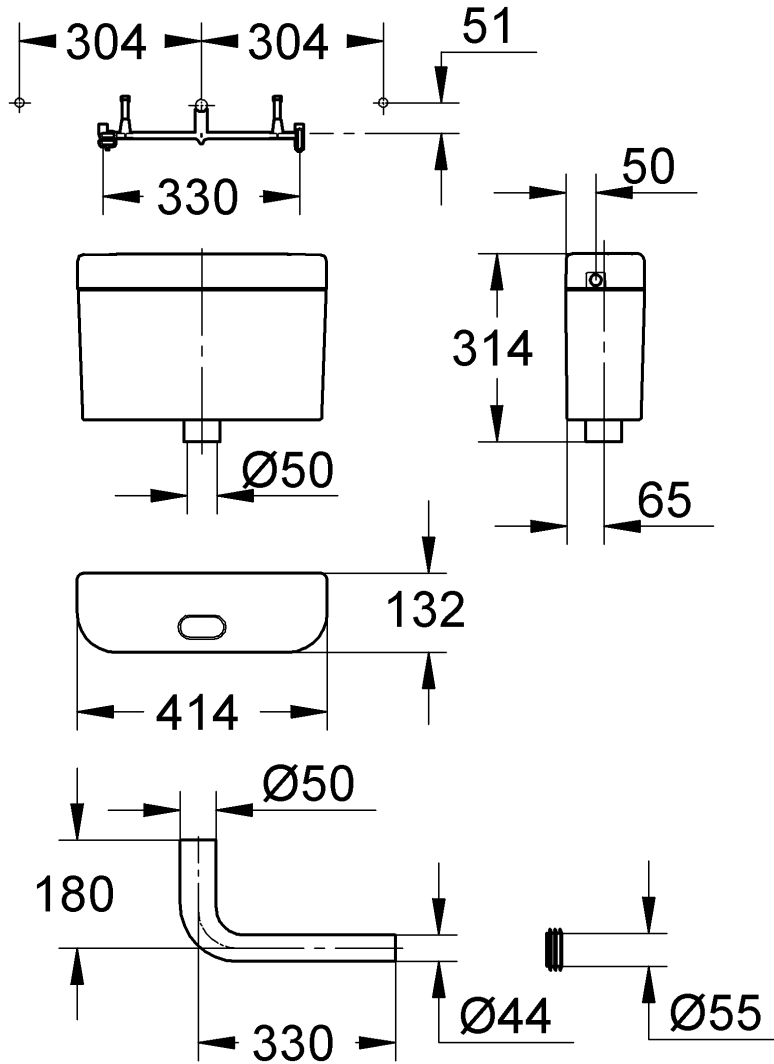

37 762
37 945

Can be installed on
low & high pressure systems

GROHE Limited
 Blays House, Wick Road
 Englefield Green
 Egham, Surrey TW20 0HJ
 Tel.: +44 871 200 3414
 Fax: +44 871 200 3415