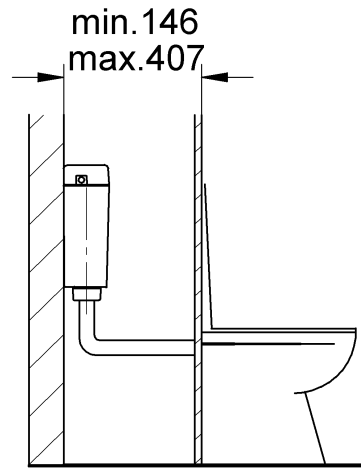

37 762
37 945

Can be installed on
low & high pressure systems

GROHE Limited
 Blays House, Wick Road
 Englefield Green
 Egham, Surrey TW20 0HJ
 Tel.: +44 871 200 3414
 Fax: +44 871 200 3415