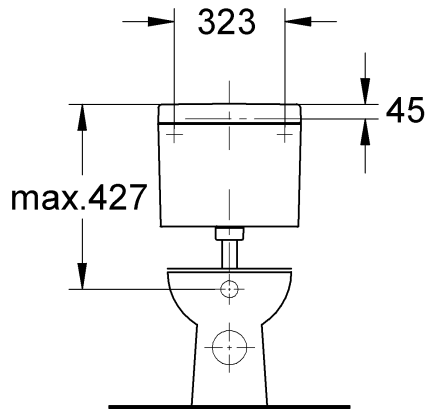

37 762
37 945

Can be installed on
low & high pressure systems

GROHE Limited
 Blays House, Wick Road
 Englefield Green
 Egham, Surrey TW20 0HJ
 Tel.: +44 871 200 3414
 Fax: +44 871 200 3415