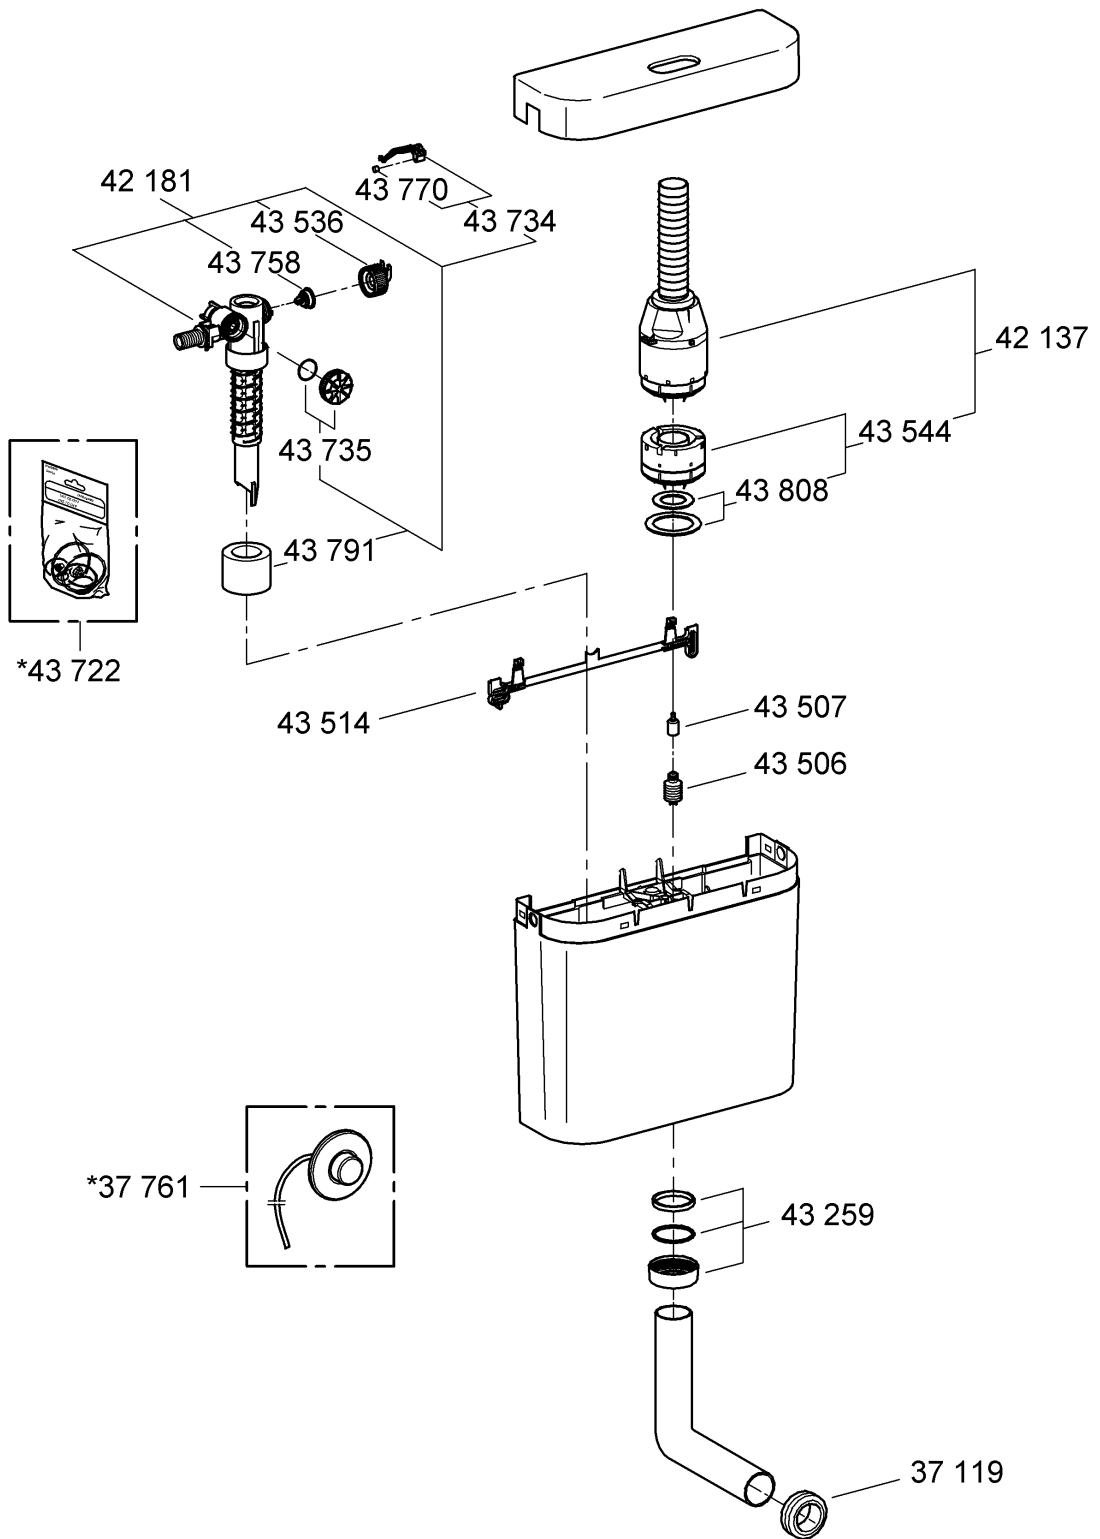

37 762
37 945

Can be installed on
low & high pressure systems

GROHE Limited
 Blays House, Wick Road
 Englefield Green
 Egham, Surrey TW20 0HJ
 Tel.: +44 871 200 3414
 Fax: +44 871 200 3415