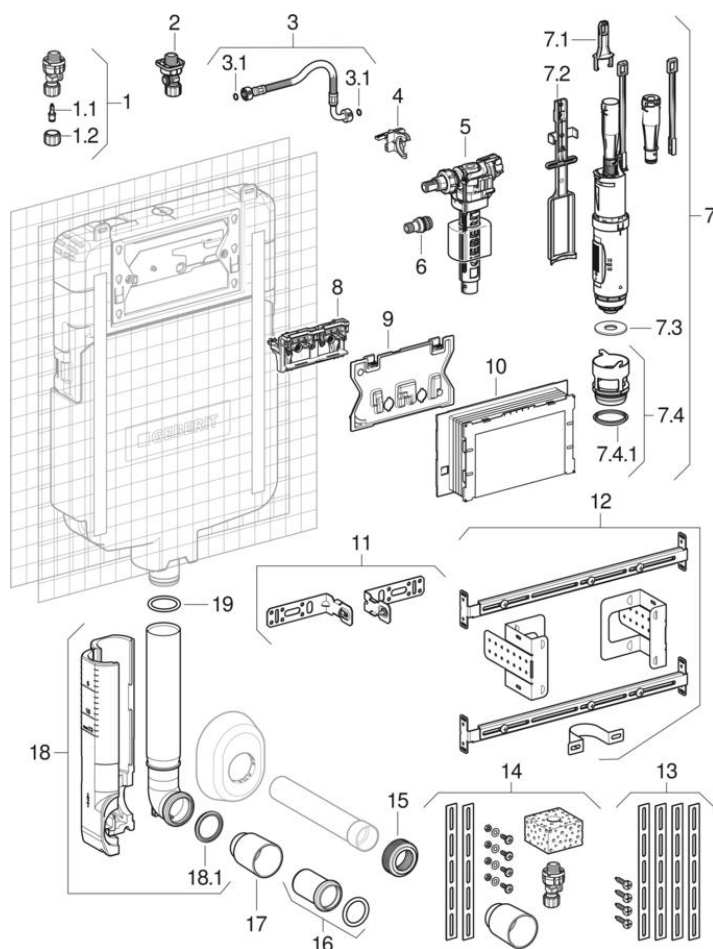

Sigma concealed cisterns 8 cm, series 2016

2016 -

Brand Geberit

Type Sigma 8 cm

Characteristics

Year of manufacture from	2016
Range	Sigma 8 cm (2016) / Sigma 8 cm, series 2016

Valid for articles

109.792.00.1

#	Art. no.	Description	Replacement for
1	242.414.00.1	Geberit angle stop valve for Sigma concealed cistern 8 cm	
1.1	240.298.00.1	Geberit spindle for angle valve with handwheel, left thread	
1.2	240.347.00.1	Geberit hand wheel for angle stop valve	
2	240.847.00.1	Geberit water supply connection with integrated angle stop valve, resistant to seawater	
3	243.357.00.1	Geberit reinforced braided hose for Sigma concealed cistern 8 cm (from year of manufacture 2016)	
3.1	240.922.00.1	Geberit set of seals for reinforced braided hose	
4	243.279.00.1	Geberit mounting clip for fill valve type 380 and Sigma concealed cistern 8 cm (from year of manufacture 2016)	
5	244.595.00.1	Geberit Type 380AG fill valve, lateral water supply connection, 3/8", nipple made of brass	242.984.00.1, 242.985.00.1
5	SPT_461085	Fill valves type 380, lateral water supply connection	
6	241.670.00.1	Geberit connecting nipple for fill valve type 380	
7	241.290.00.1	Geberit type 208 flush valve	
7.1	241.167.00.1	Geberit flush valve bracket for flush valves	
7.2	241.292.00.1	Geberit holding-down clamp for concealed cistern 8 cm	
7.3	241.291.00.1	Geberit flat gasket for flush valve	
7.4	242.269.00.1	Geberit type 208 basket for concealed cistern	
7.4.1	241.293.00.1	Geberit section seal for concealed cisterns 8 / 7.5 cm (from year of manufacture 2004)