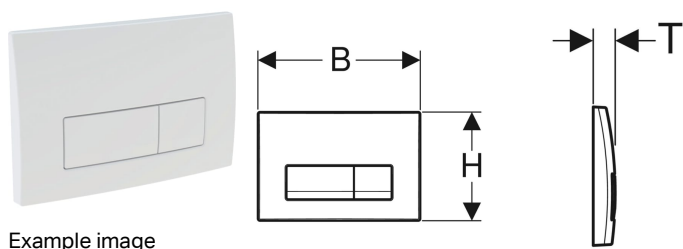

Geberit Delta50 flush plate for dual flush

Application purposes

- For flush actuation with Delta concealed cisterns

Characteristics

- Front actuation

Scope of delivery

- Mounting frame
- 2 actuator rods

Technical data

Actuation force | < 20 N

- Fastening material

Art. no.	Colour / surface	Material designation	B	H	T	
115.119.DW.1	black	Plastic	24.6 cm	16.4 cm	2.3 cm	New
115.105.11.5	white	Plastic	24.6 cm	16.4 cm	2.3 cm	
115.105.21.5	gloss chrome-plated	Plastic	24.6 cm	16.4 cm	2.3 cm	
115.105.46.5	matt chrome-plated	Plastic	24.6 cm	16.4 cm	2.3 cm	
115.119.14.1	black matt	Plastic	24.6 cm	16.4 cm	2.3 cm	New