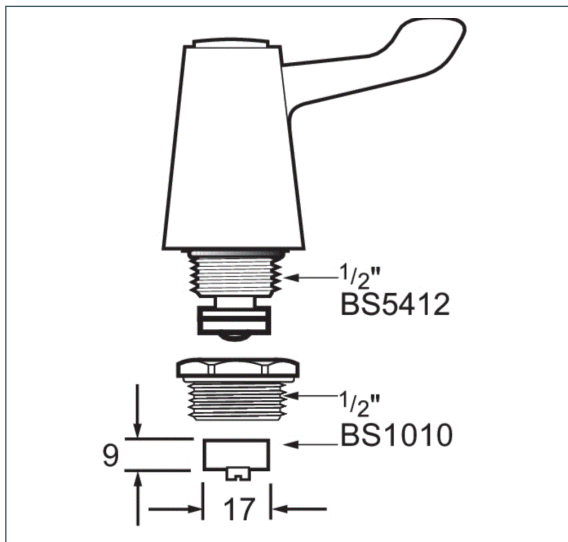

TAPWARE

Deva™ by METHVEN

Tap Spare

3" Lever Conversion Kit BS5412/BS1010

Product Code: DFVKIT

Finish: Chrome

Features

Construction: Brass

Inlet Connections: N/A

- Sold in pairs - suitable to replace most basin, sink and bath taps, either BS5412 or BS1010
- Products which are easy to use by all the family

*Please refer to website for full warranty details.