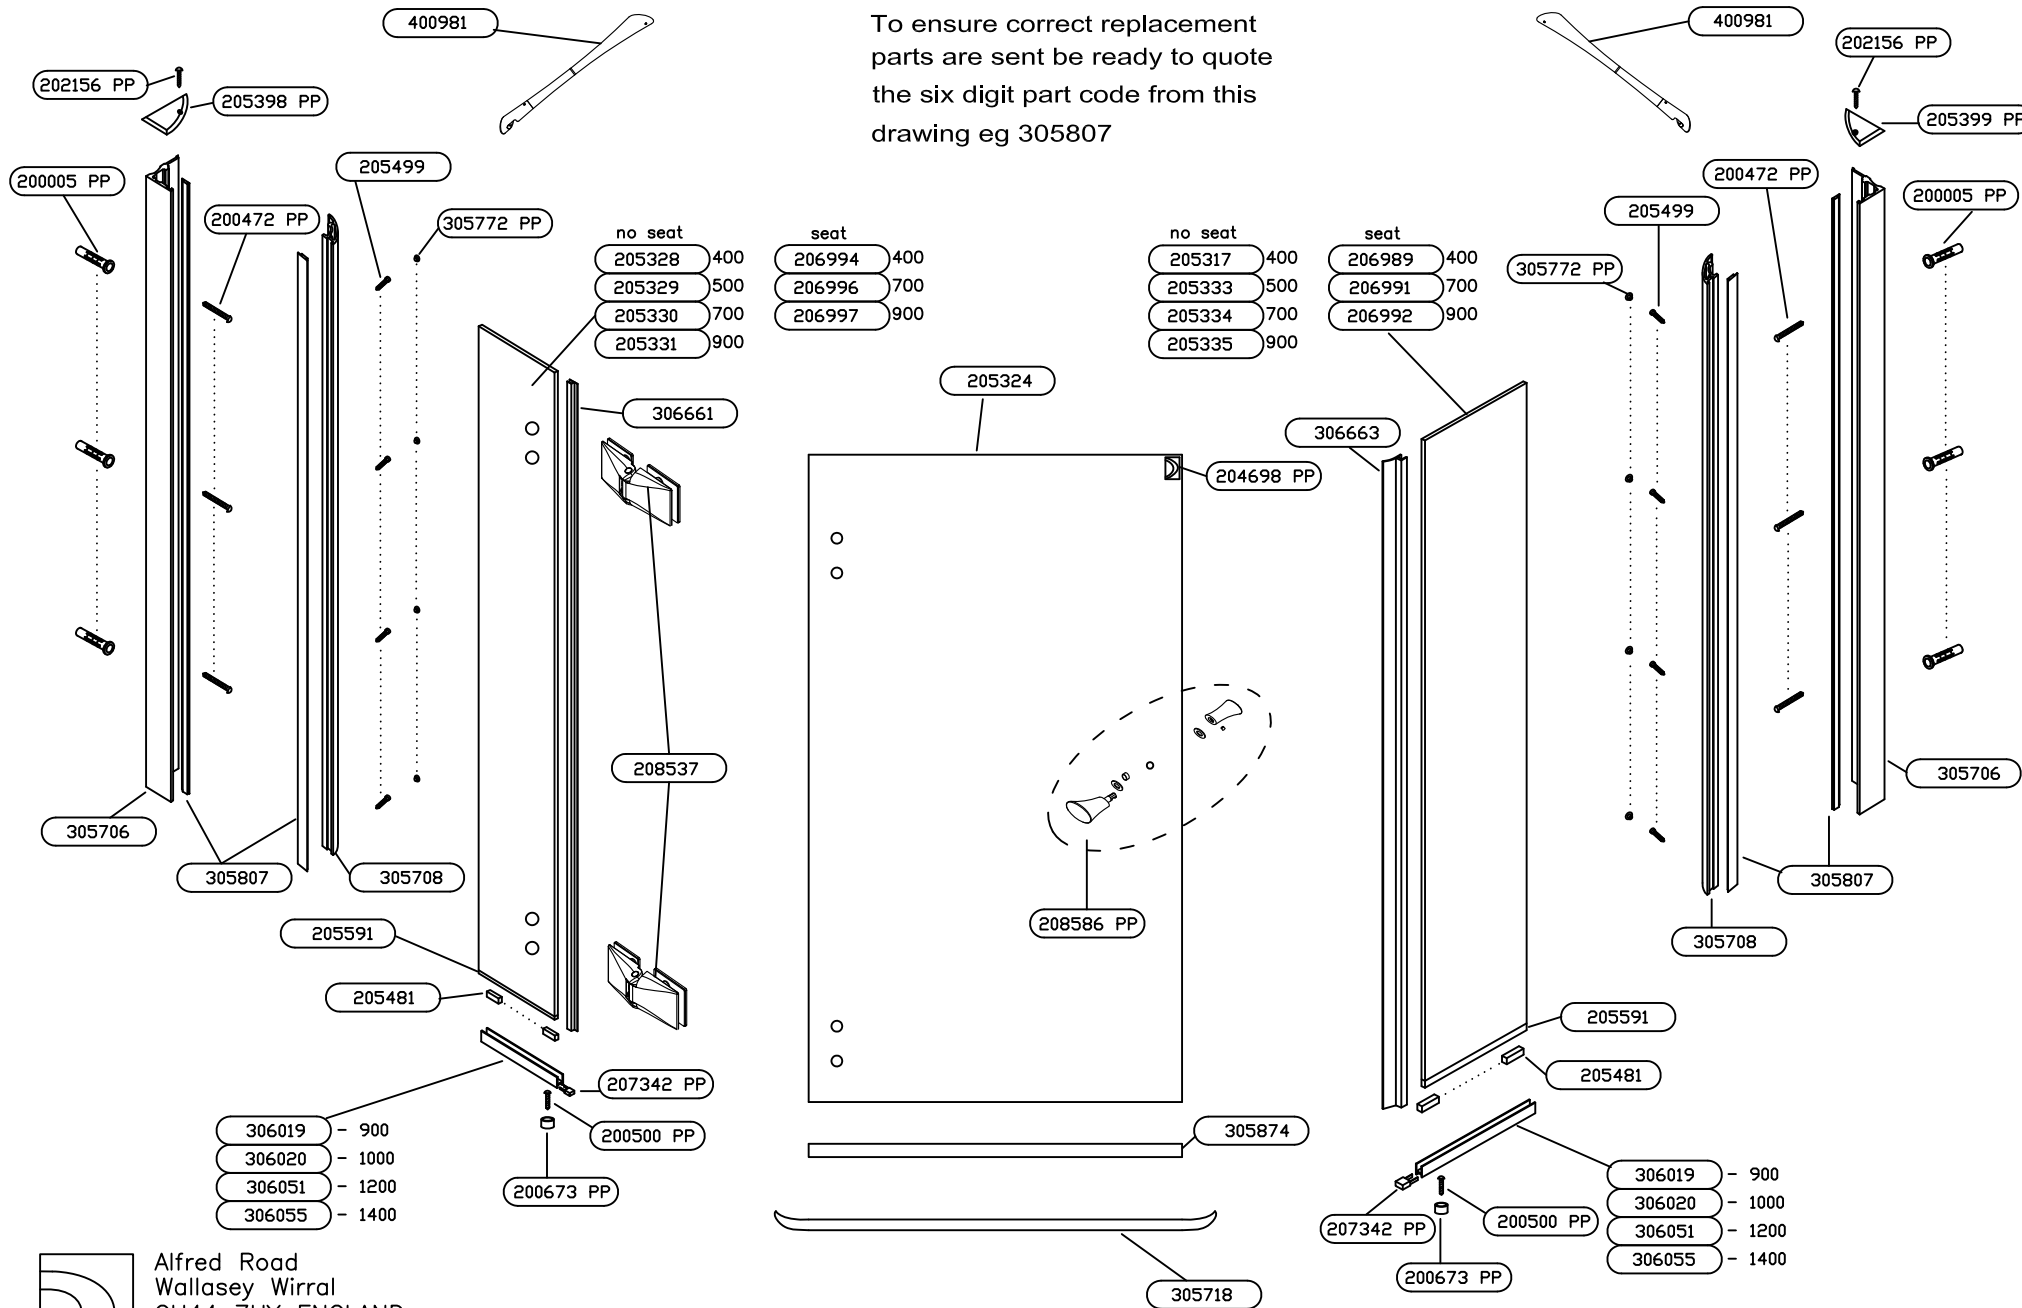

305 Minima Pentagon - Oblique Handle (SF)

To ensure correct replacement parts are sent be ready to quote the six digit part code from this drawing eg 305807

Alfred Road
Wallasey Wirral
CH44 7HY ENGLAND
Tel 44 (0)151-606 5000
Fax 44 (0)151-638 0303
daryl@daryl-showers.co.uk