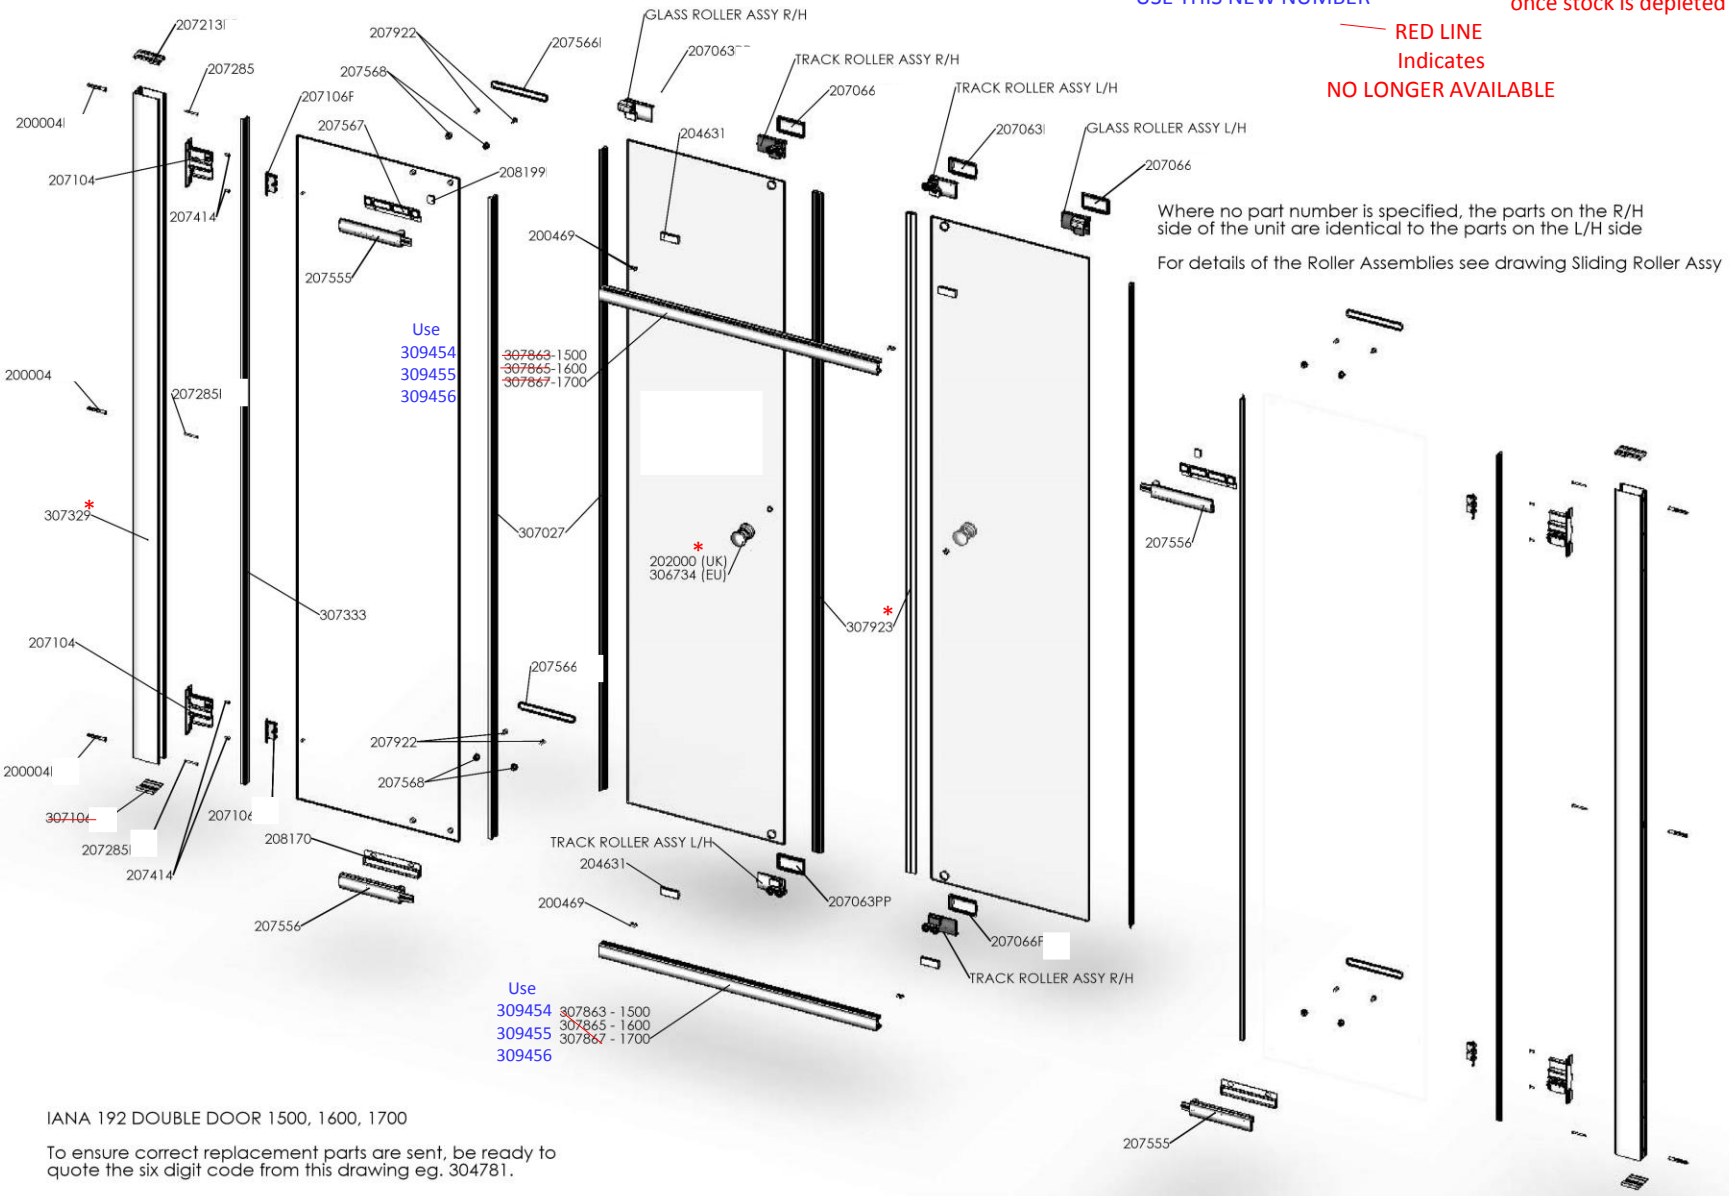

Blue Text
Indicates
USE THIS NEW NUMBER

FINAL STOCK
* = No more can be supplied
once stock is depleted

— RED LINE
Indicates
NO LONGER AVAILABLE

Use
309454
309455
309456

307863 - 1500
307865 - 1600
307867 - 1700

202000 [UK]
306734 [EU]

Use
309454 307863 - 1500
309455 307865 - 1600
309456 307867 - 1700

Where no part number is specified, the parts on the R/H side of the unit are identical to the parts on the L/H side
For details of the Roller Assemblies see drawing Sliding Roller Assy

IANA 192 DOUBLE DOOR 1500, 1600, 1700

To ensure correct replacement parts are sent, be ready to quote the six digit code from this drawing eg. 304781.