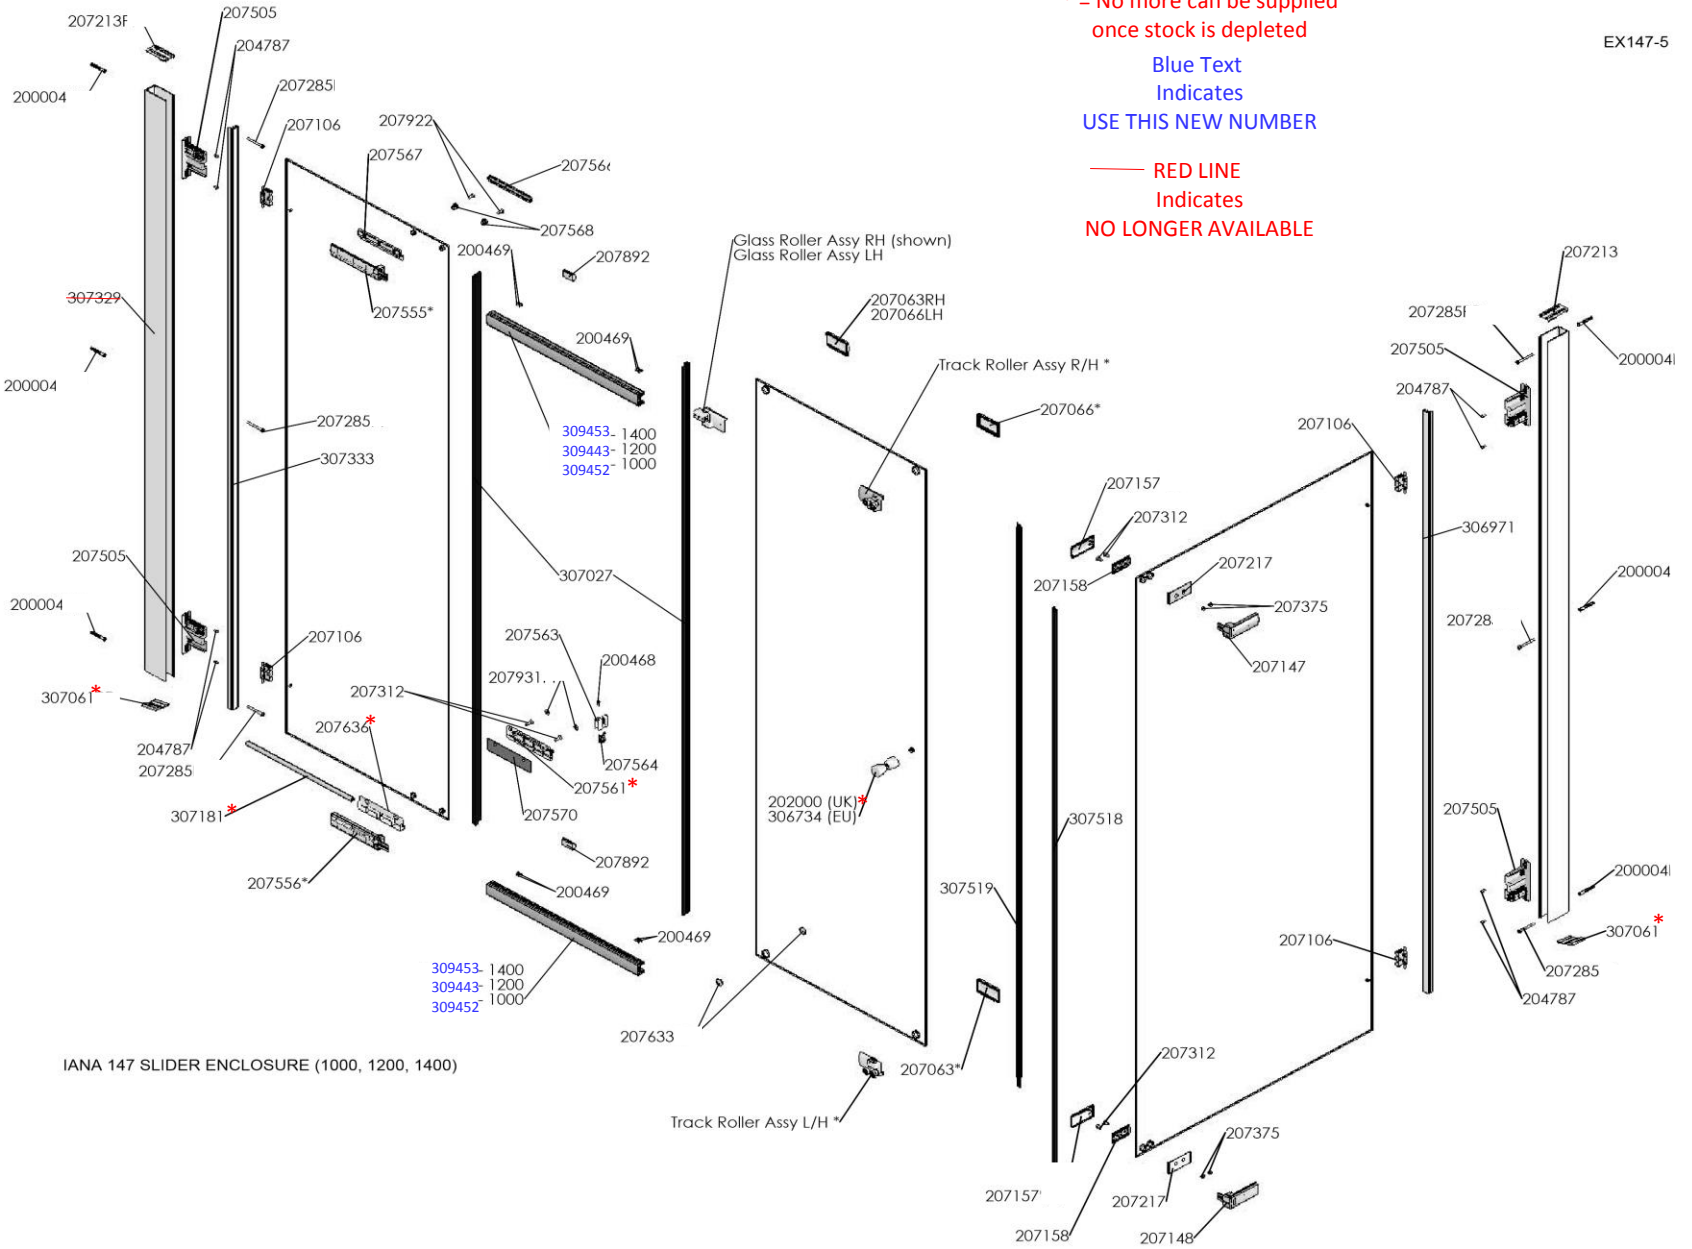

FINAL STOCK

* = No more can be supplied
once stock is depleted

Blue Text
Indicates
USE THIS NEW NUMBER

— RED LINE
Indicates
NO LONGER AVAILABLE

IANA 147 SLIDER ENCLOSURE (1000, 1200, 1400)