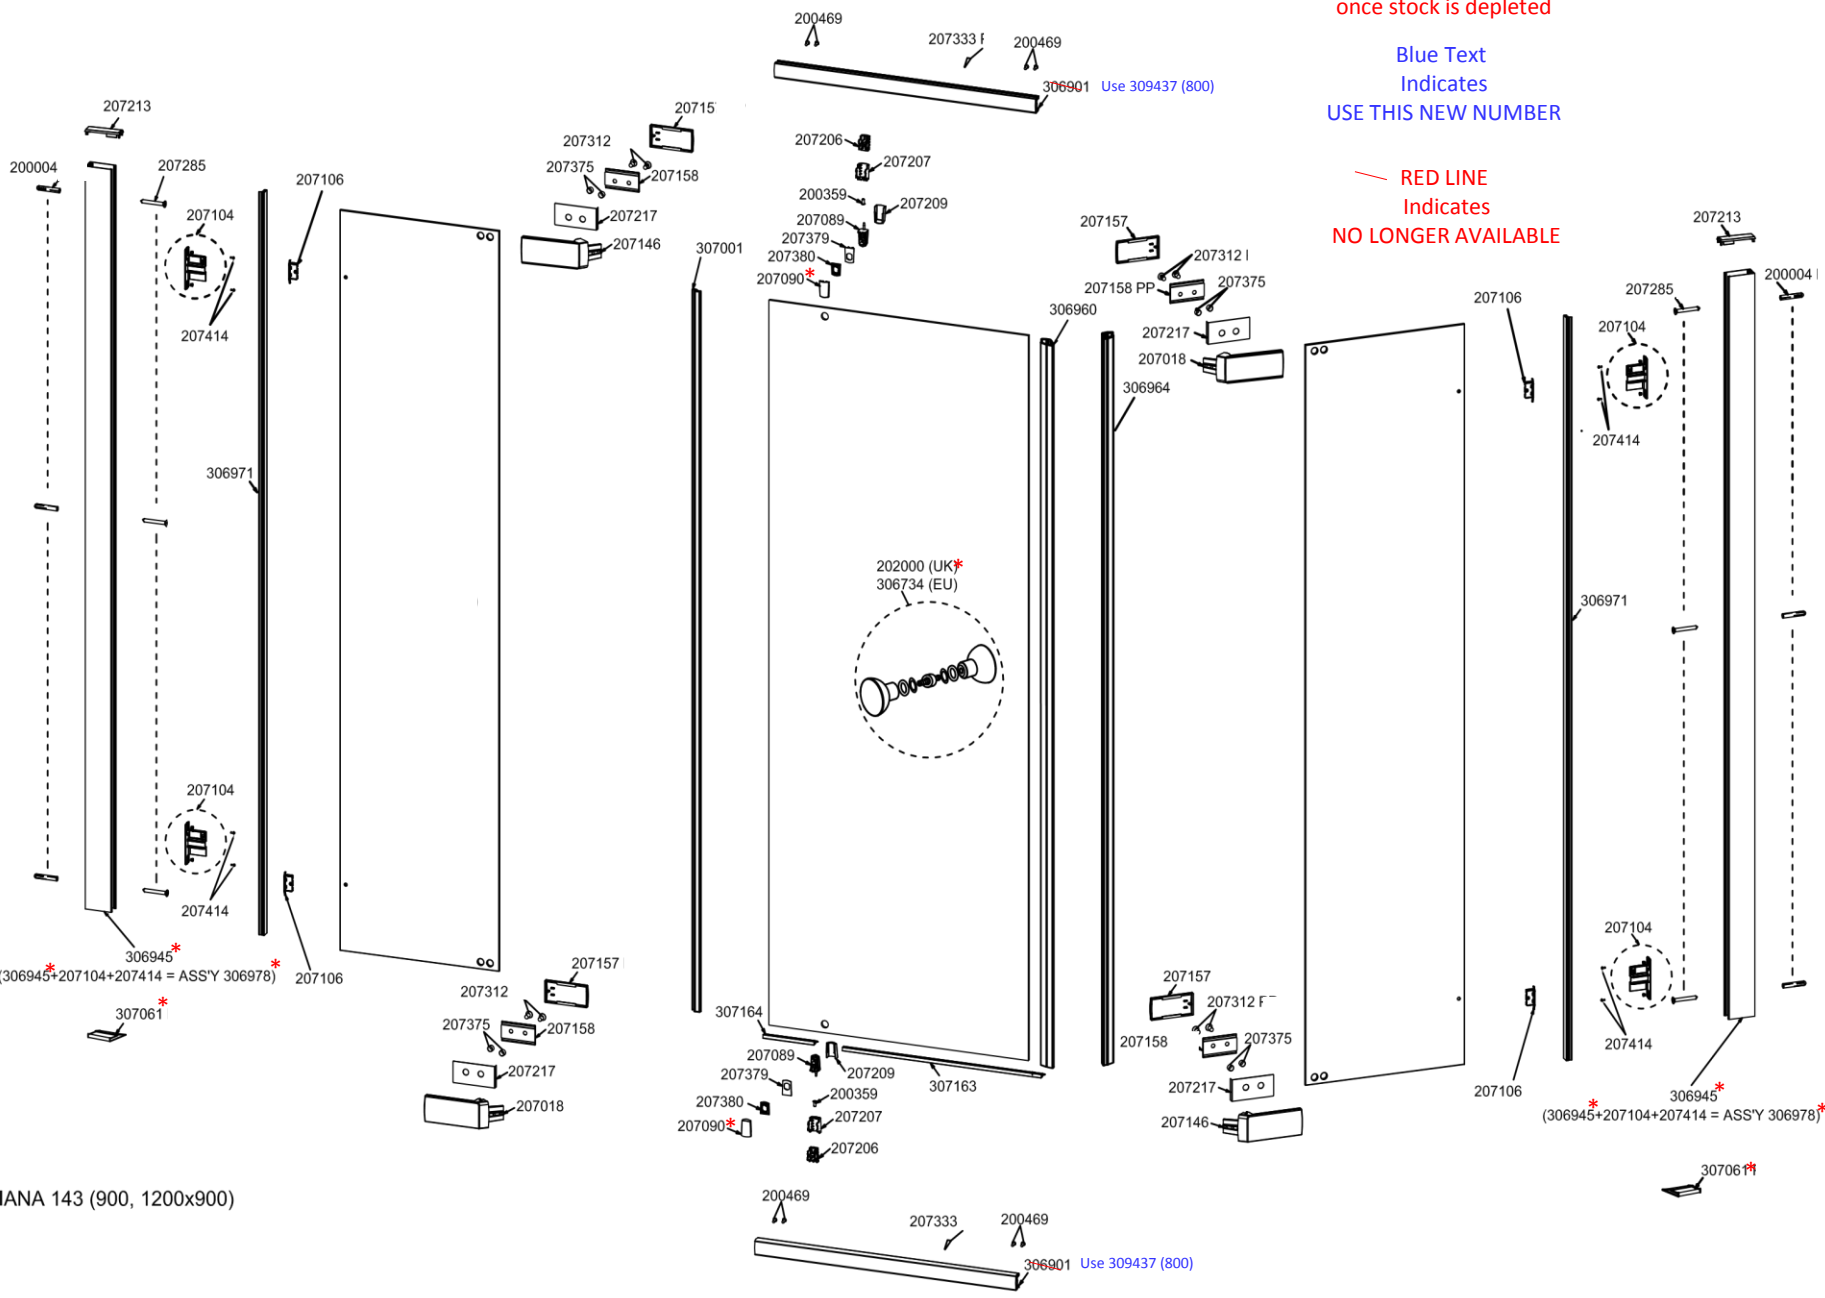

FINAL STOCK
* = No more can be supplied
once stock is depleted

Blue Text
Indicates
USE THIS NEW NUMBER

RED LINE
Indicates
NO LONGER AVAILABLE

IANA 143 (900, 1200x900)