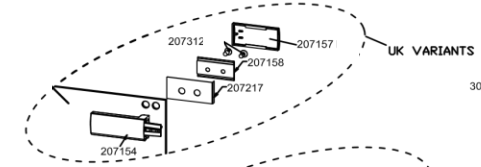

**FINAL STOCK**  
 \* = No more can be supplied  
 once stock is depleted  
 — RED LINE  
 Indicates  
 NO LONGER AVAILABLE

200004 PP

306971

UK VARIANTS

EUROPEAN VARIANTS

307002

202000 UK\*  
306734 EU

EUROPEAN VARIANTS

208170

UK VARIANTS

All numbers marked \* denotes that parts used on the top for RH units are used on the bottom for LH units and vice versa.

IANA 141 DOOR ONLY 1000 & 1200