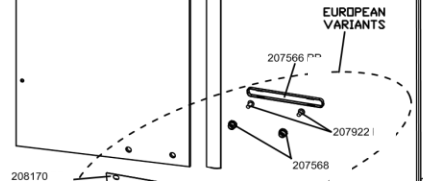

**FINAL STOCK**  
 \* = No more can be supplied  
 once stock is depleted  
 — RED LINE  
 Indicates  
 NO LONGER AVAILABLE

200004 PP

306971

UK VARIANTS

EUROPEAN VARIANTS

307002

202000 UK\*  
306734 EU

EUROPEAN VARIANTS

208170

UK VARIANTS

All numbers marked \* denotes that parts used on the top for RH units are used on the bottom for LH units and vice versa.

IANA 141 DOOR ONLY 1000 & 1200