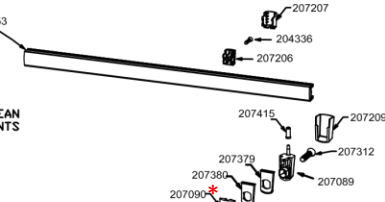

**FINAL STOCK**  
 \* = No more can be supplied  
 once stock is depleted  
 — RED LINE  
 Indicates  
 NO LONGER AVAILABLE

200004 PP

306971

UK VARIANTS

EUROPEAN VARIANTS

307002

202000 UK\*  
306734 EU

EUROPEAN VARIANTS

208170

UK VARIANTS

All numbers marked \* denotes that parts used on the top for RH units are used on the bottom for LH units and vice versa.

IANA 141 DOOR ONLY 1000 & 1200