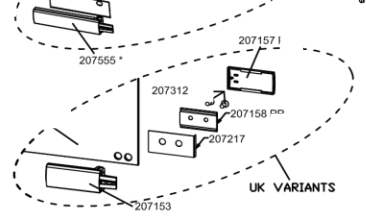

**FINAL STOCK**  
 \* = No more can be supplied  
 once stock is depleted  
 — RED LINE  
 Indicates  
 NO LONGER AVAILABLE

200004 PP

306971

UK VARIANTS

EUROPEAN VARIANTS

307002

202000 UK\*  
306734 EU

EUROPEAN VARIANTS

208170

UK VARIANTS

All numbers marked \* denotes that parts used on the top for RH units are used on the bottom for LH units and vice versa.

IANA 141 DOOR ONLY 1000 & 1200