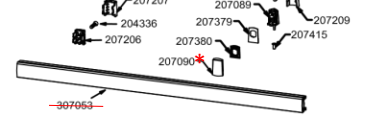

**FINAL STOCK**  
 \* = No more can be supplied  
 once stock is depleted  
 — RED LINE  
 Indicates  
 NO LONGER AVAILABLE

200004 PP

306971

UK VARIANTS

EUROPEAN VARIANTS

307002

202000 UK\*  
306734 EU

EUROPEAN VARIANTS

208170

UK VARIANTS

All numbers marked \* denotes that parts used on the top for RH units are used on the bottom for LH units and vice versa.

IANA 141 DOOR ONLY 1000 & 1200