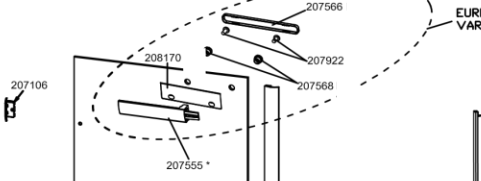

**FINAL STOCK**  
 \* = No more can be supplied  
 once stock is depleted  
 — RED LINE  
 Indicates  
 NO LONGER AVAILABLE

200004 PP

306971

UK VARIANTS

EUROPEAN VARIANTS

307002

202000 UK\*  
306734 EU

EUROPEAN VARIANTS

208170

UK VARIANTS

All numbers marked \* denotes that parts used on the top for RH units are used on the bottom for LH units and vice versa.

IANA 141 DOOR ONLY 1000 & 1200