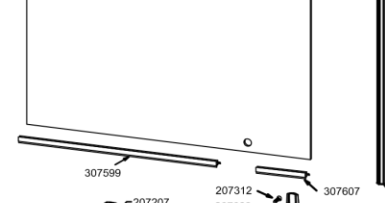

**FINAL STOCK**  
 \* = No more can be supplied  
 once stock is depleted  
 — RED LINE  
 Indicates  
 NO LONGER AVAILABLE

200004 PP

306971

UK VARIANTS

EUROPEAN VARIANTS

307002

202000 UK\*  
306734 EU

EUROPEAN VARIANTS

208170

UK VARIANTS

All numbers marked \* denotes that parts used on the top for RH units are used on the bottom for LH units and vice versa.

IANA 141 DOOR ONLY 1000 & 1200