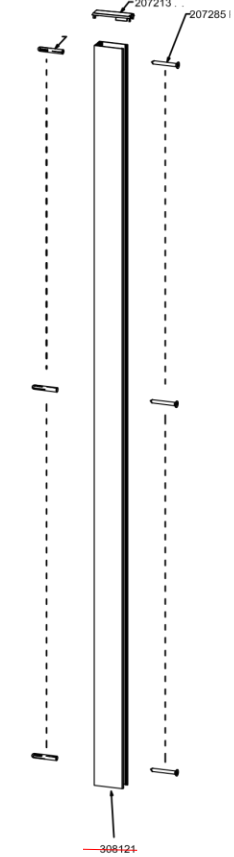

**FINAL STOCK**  
 \* = No more can be supplied  
 once stock is depleted  
 — RED LINE  
 Indicates  
 NO LONGER AVAILABLE

200004 PP

306971

UK VARIANTS

EUROPEAN VARIANTS

307002

202000 UK\*  
306734 EU

EUROPEAN VARIANTS

208170

UK VARIANTS

All numbers marked \* denotes that parts used on the top for RH units are used on the bottom for LH units and vice versa.

IANA 141 DOOR ONLY 1000 & 1200