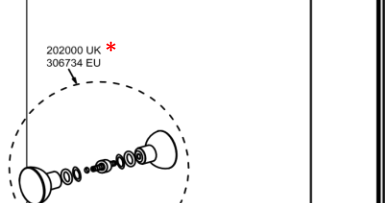

**FINAL STOCK**  
 \* = No more can be supplied  
 once stock is depleted  
 — RED LINE  
 Indicates  
 NO LONGER AVAILABLE

200004 PP

306971

UK VARIANTS

EUROPEAN VARIANTS

307002

202000 UK\*  
306734 EU

EUROPEAN VARIANTS

208170

UK VARIANTS

All numbers marked \* denotes that parts used on the top for RH units are used on the bottom for LH units and vice versa.

IANA 141 DOOR ONLY 1000 & 1200