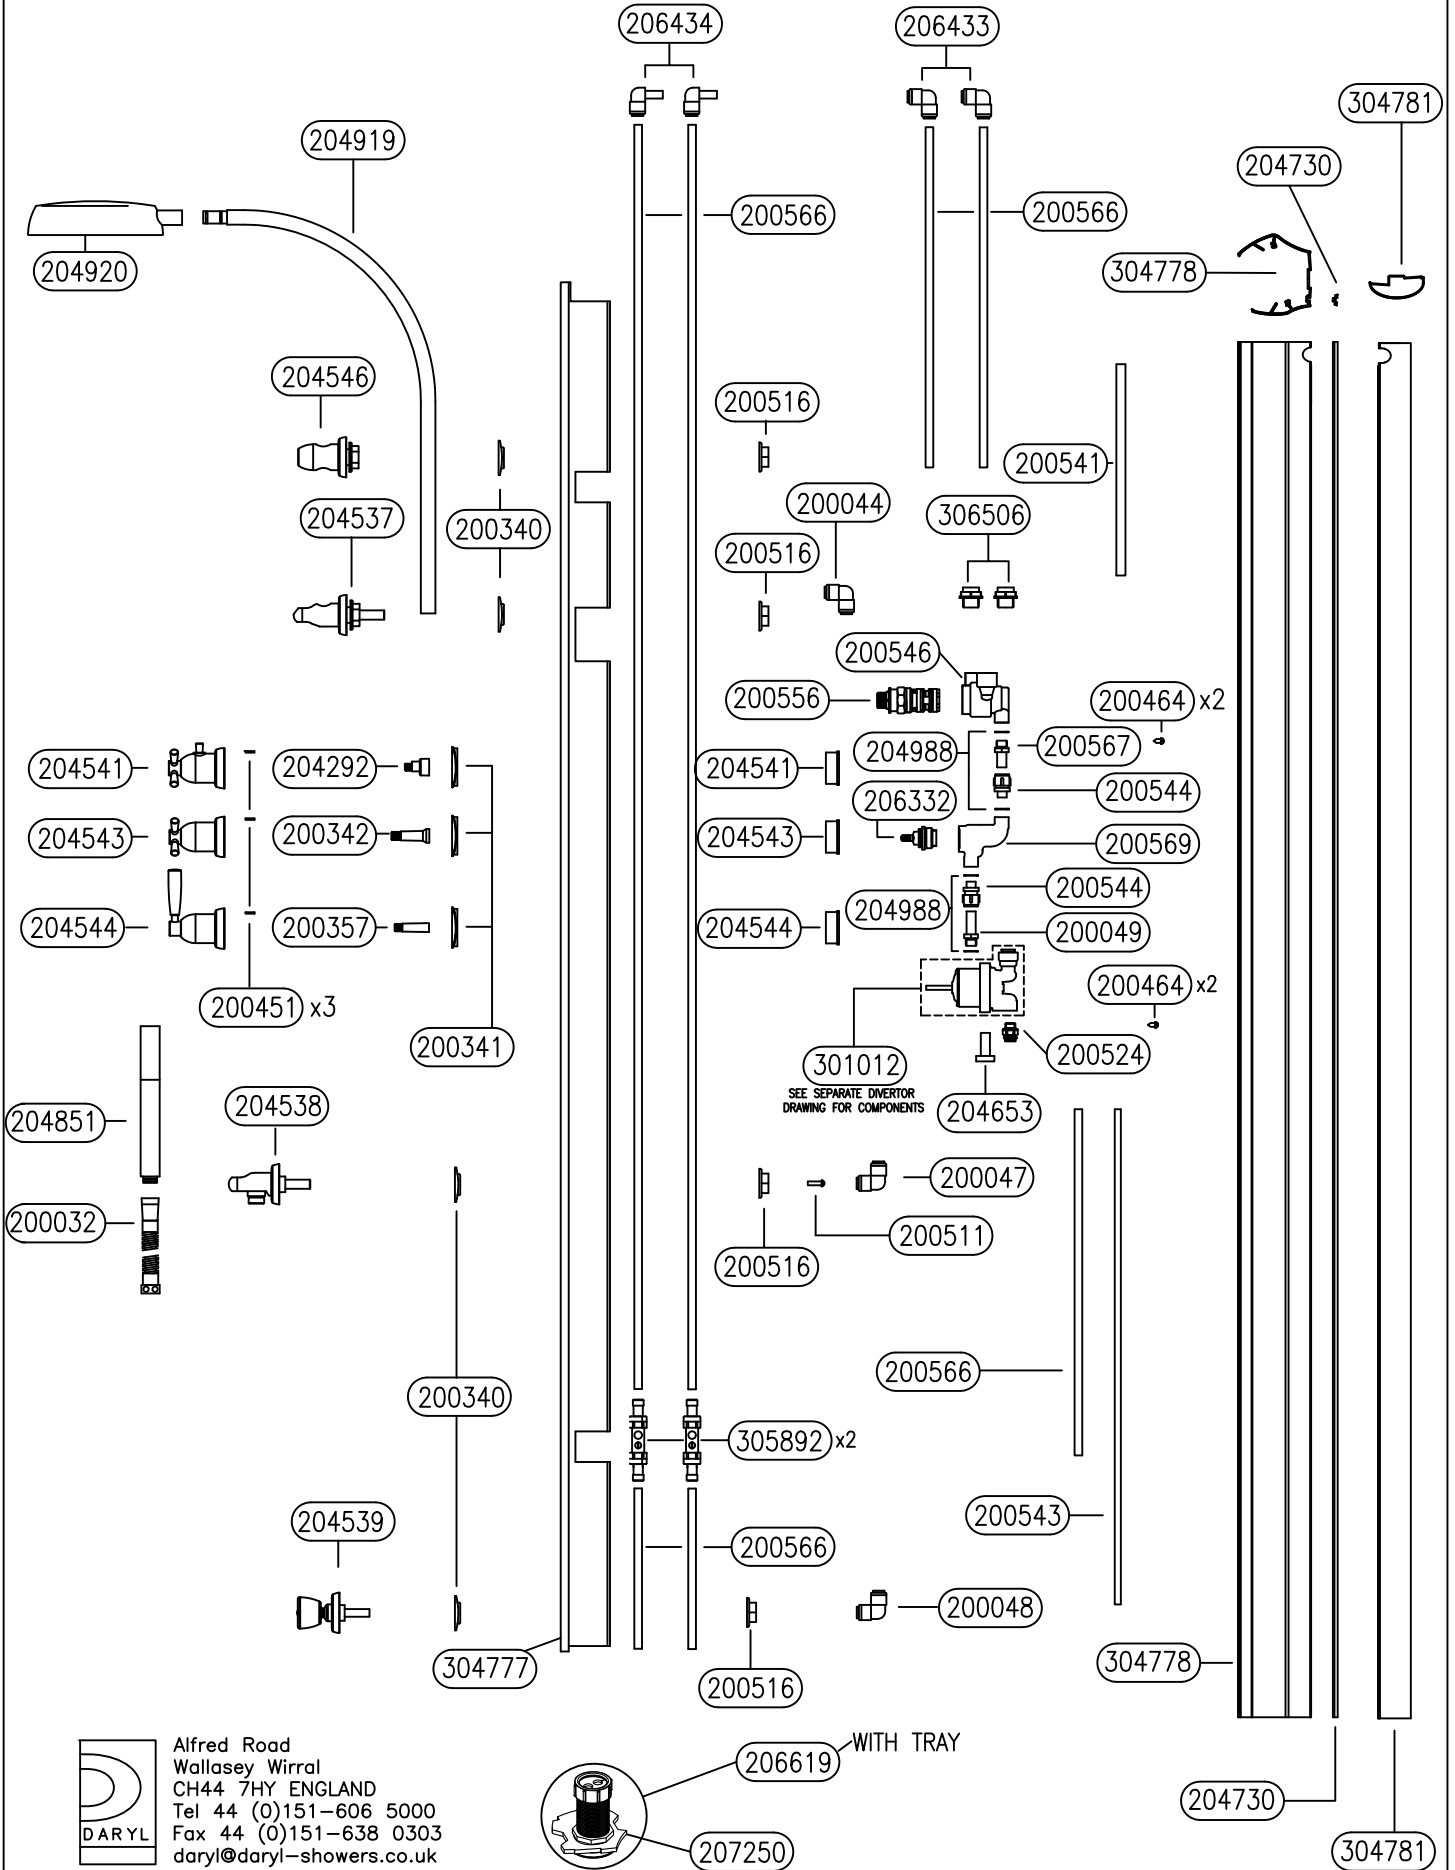

400 HYDRA MODERN DRENCH FOR CYAN/FLIGHT TRAY

EX400(DRENCH)-10

'PP' COMPONENTS ARE PACKED IN 400 PARTS PACK

Alfred Road
Wallasey Wirral
CH44 7HY ENGLAND
Tel 44 (0)151-606 5000
Fax 44 (0)151-638 0303
daryl@daryl-showers.co.uk