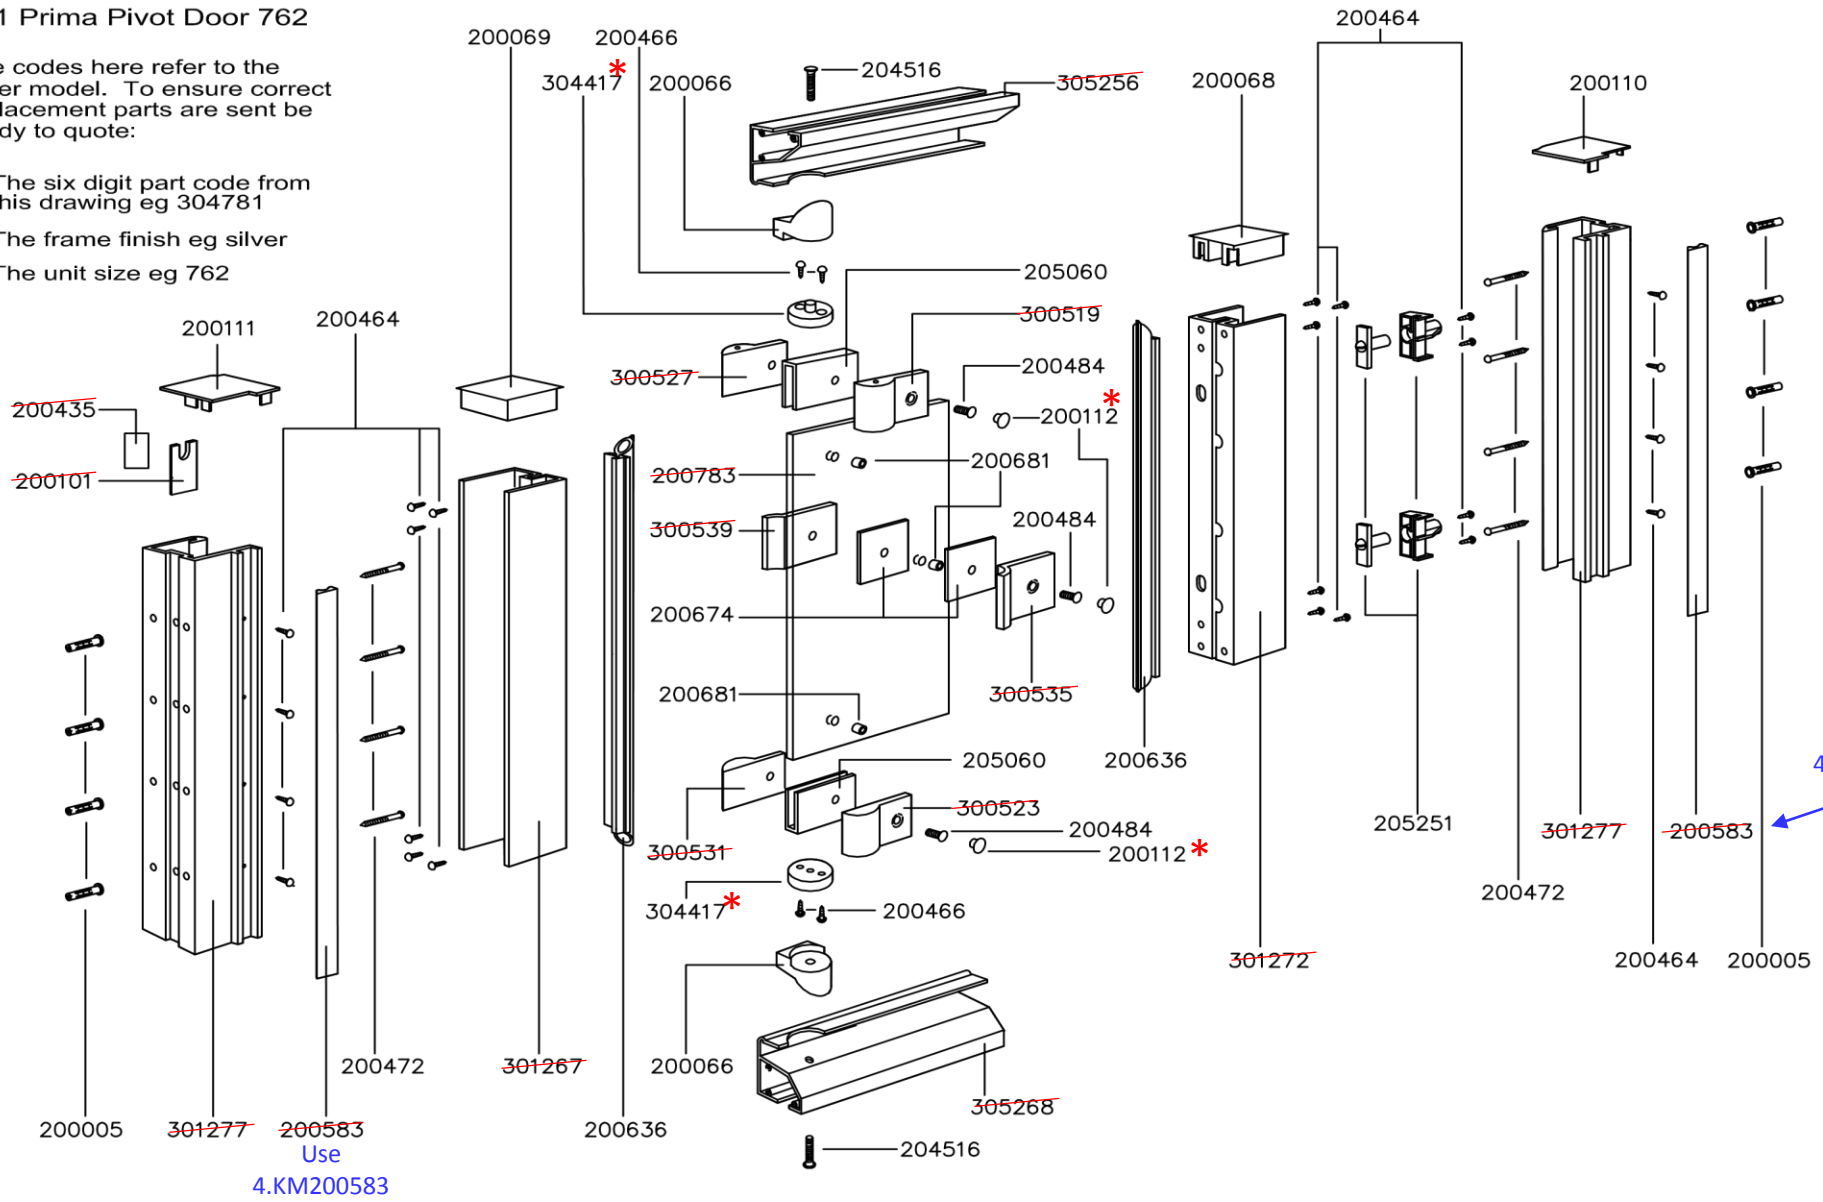

# 631 Prima Pivot Door 762

The codes here refer to the silver model. To ensure correct replacement parts are sent be ready to quote:

- The six digit part code from this drawing eg 304781
- The frame finish eg silver
- The unit size eg 762

## FINAL STOCK

\* = No more can be supplied once stock is depleted

RED LINE Indicates NO LONGER AVAILABLE

Blue Text Indicates USE THIS NEW NUMBER

Use 4.KM200583