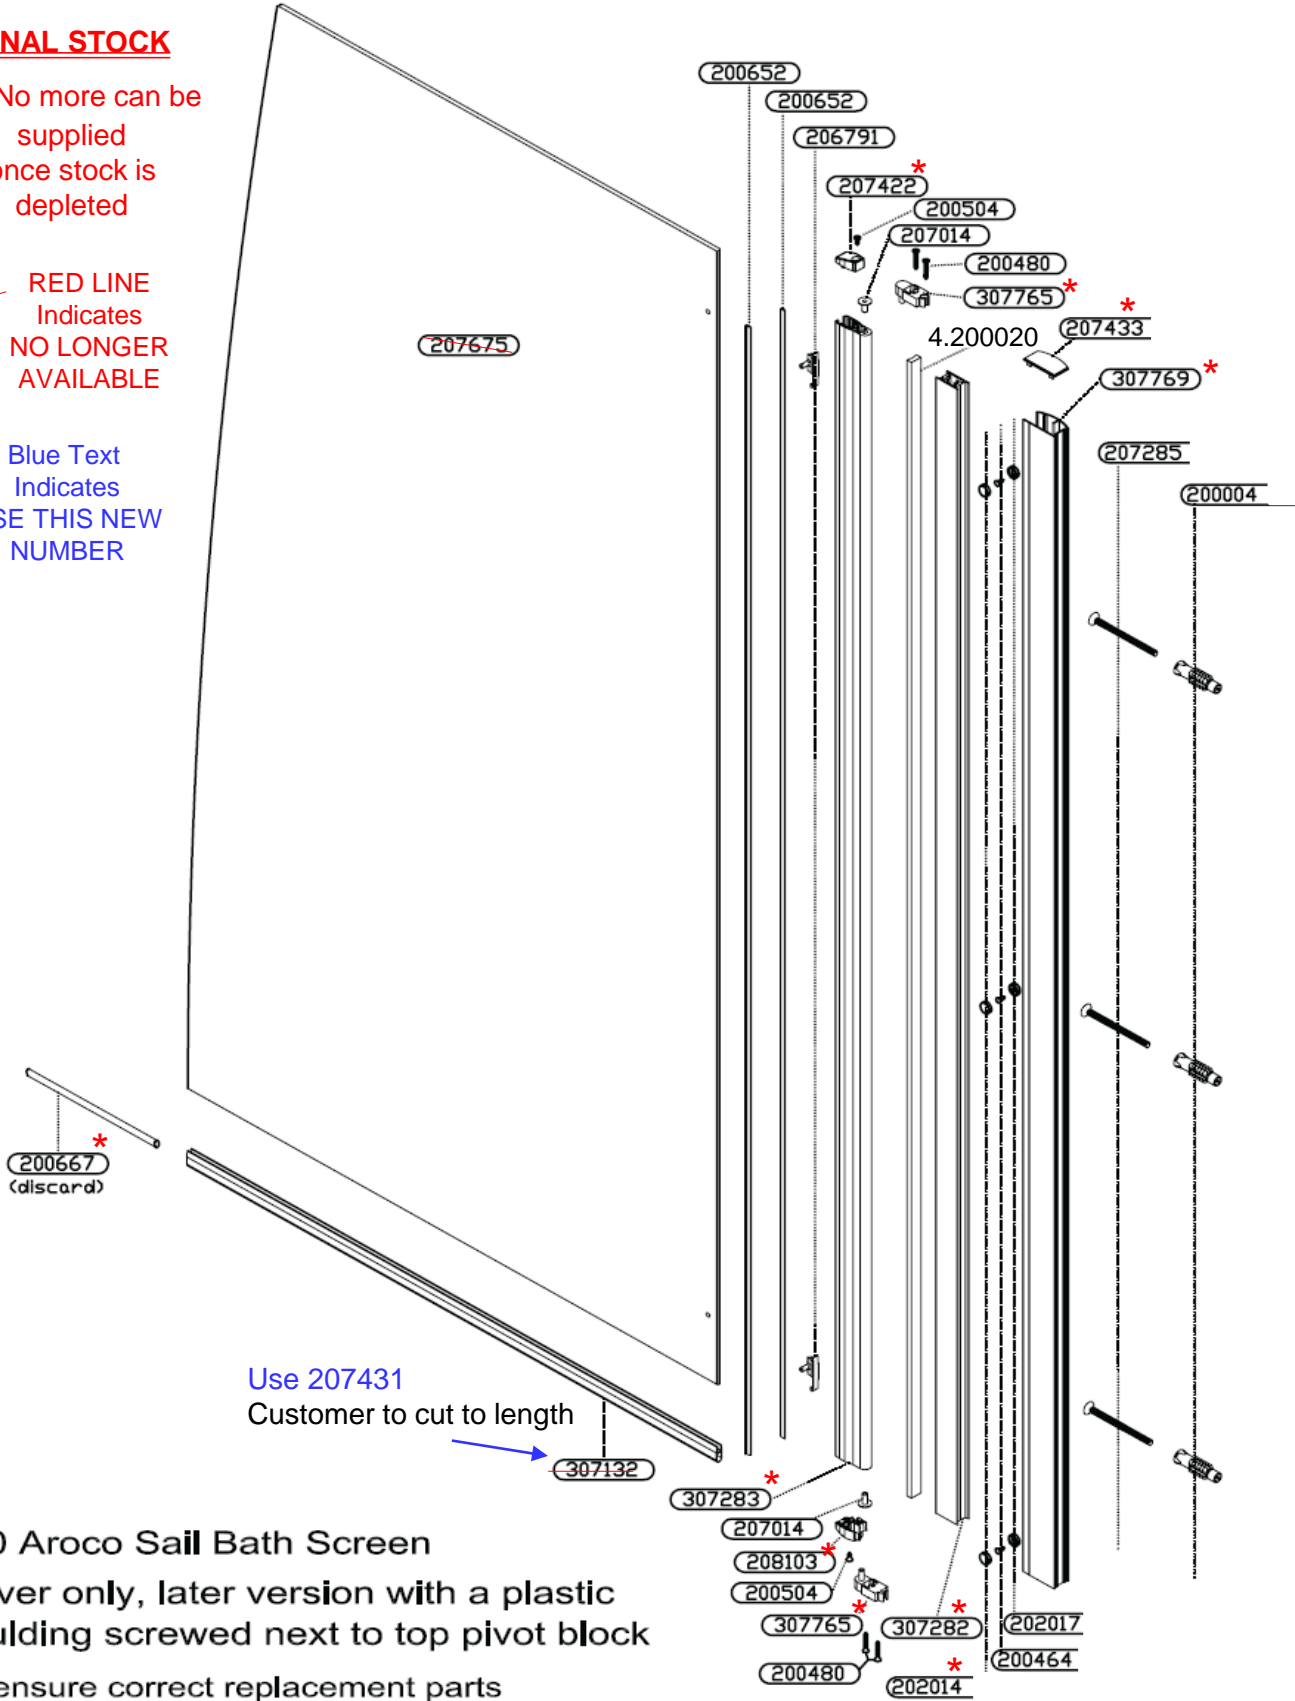

**FINAL STOCK**

\* = No more can be supplied once stock is depleted

RED LINE Indicates NO LONGER AVAILABLE

Blue Text Indicates USE THIS NEW NUMBER

**850 Aroco Sail Bath Screen**  
- silver only, later version with a plastic moulding screwed next to top pivot block

To ensure correct replacement parts are sent be ready to quote the six digit part code from this drawing eg 307132

PP after a part means it is contained in the parts pack