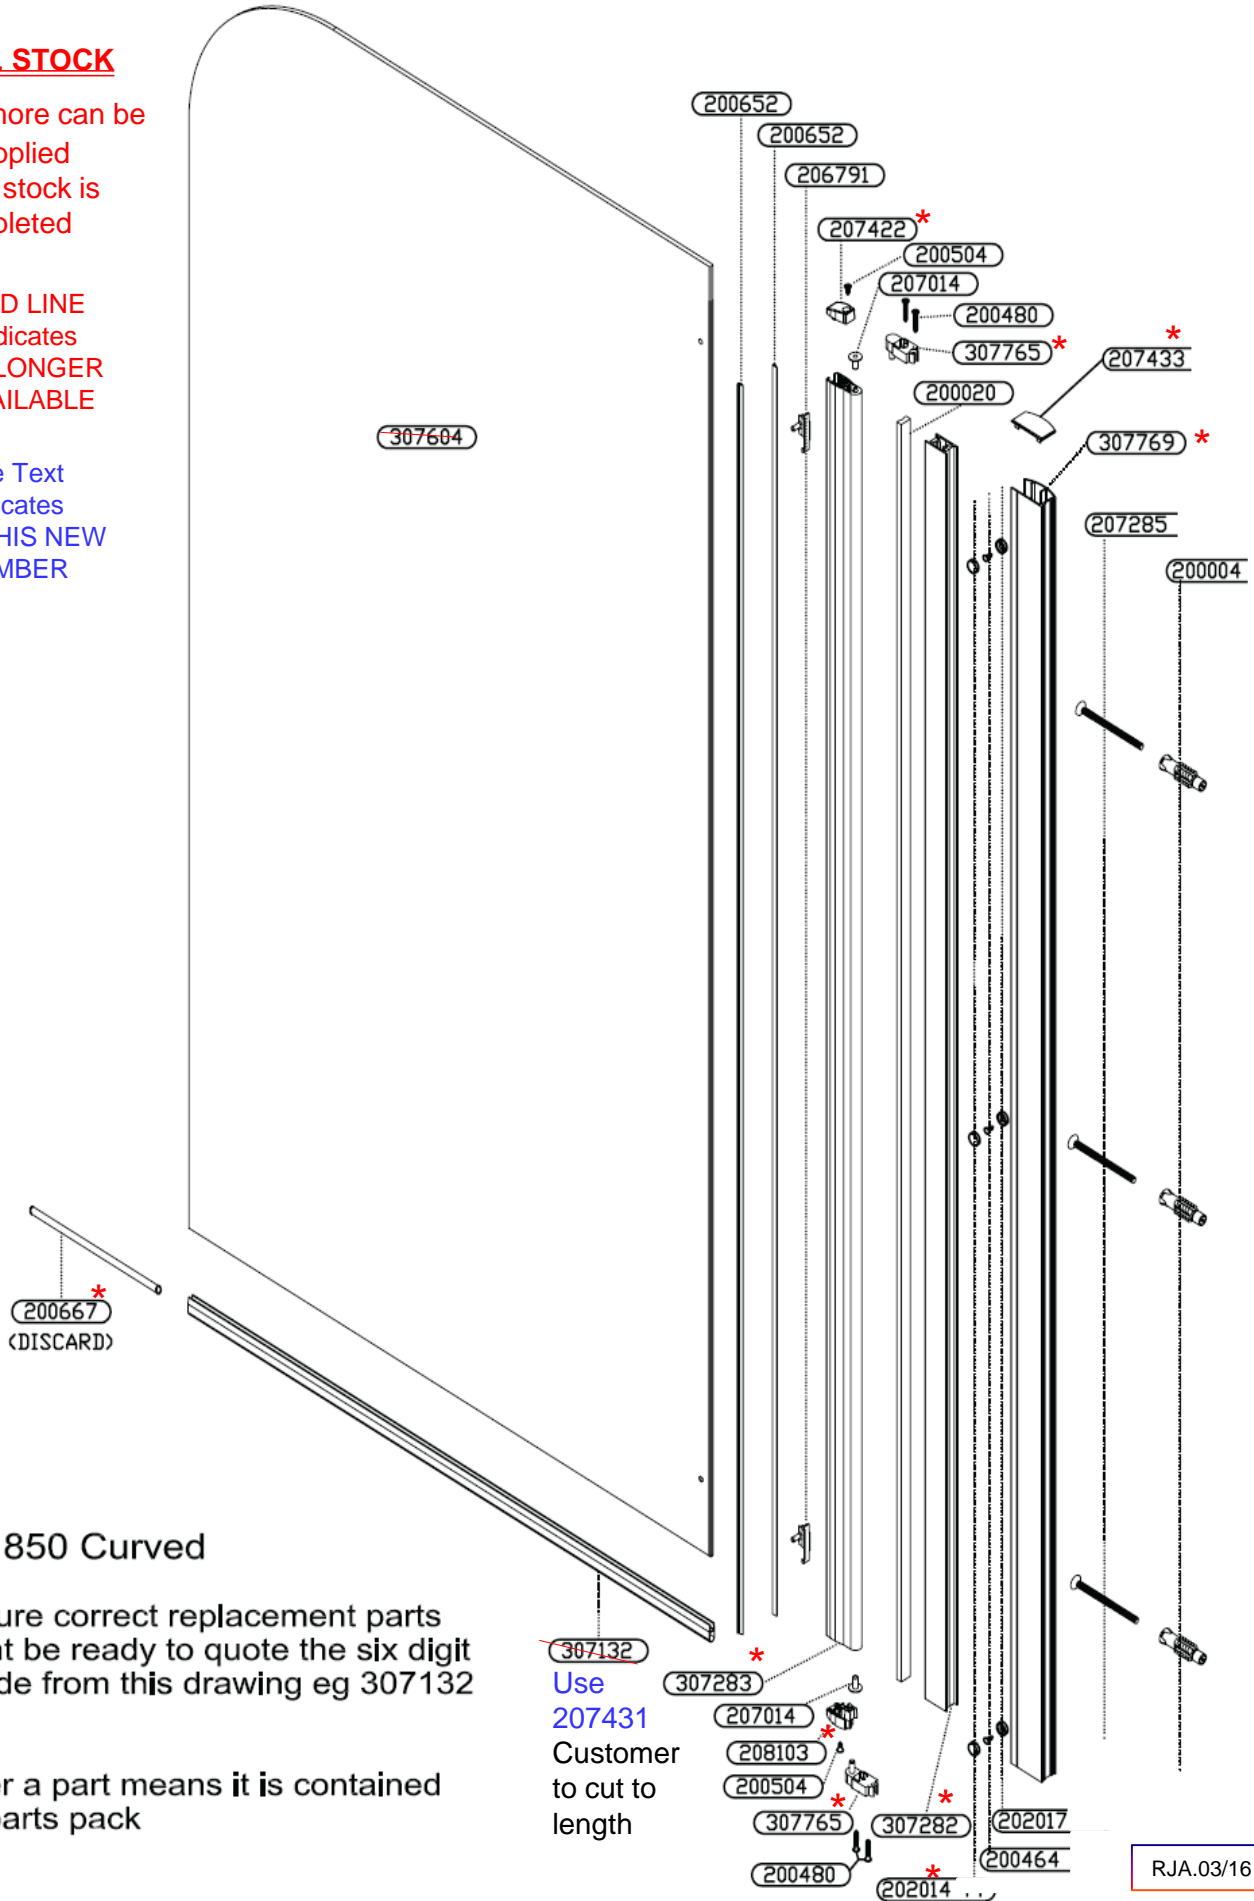

FINAL STOCK

* = No more can be supplied once stock is depleted

— RED LINE Indicates NO LONGER AVAILABLE

Blue Text Indicates USE THIS NEW NUMBER

Aroco 850 Curved

To ensure correct replacement parts are sent be ready to quote the six digit part code from this drawing eg 307132

PP after a part means it is contained in the parts pack

307132 *
Use 207431
Customer to cut to length