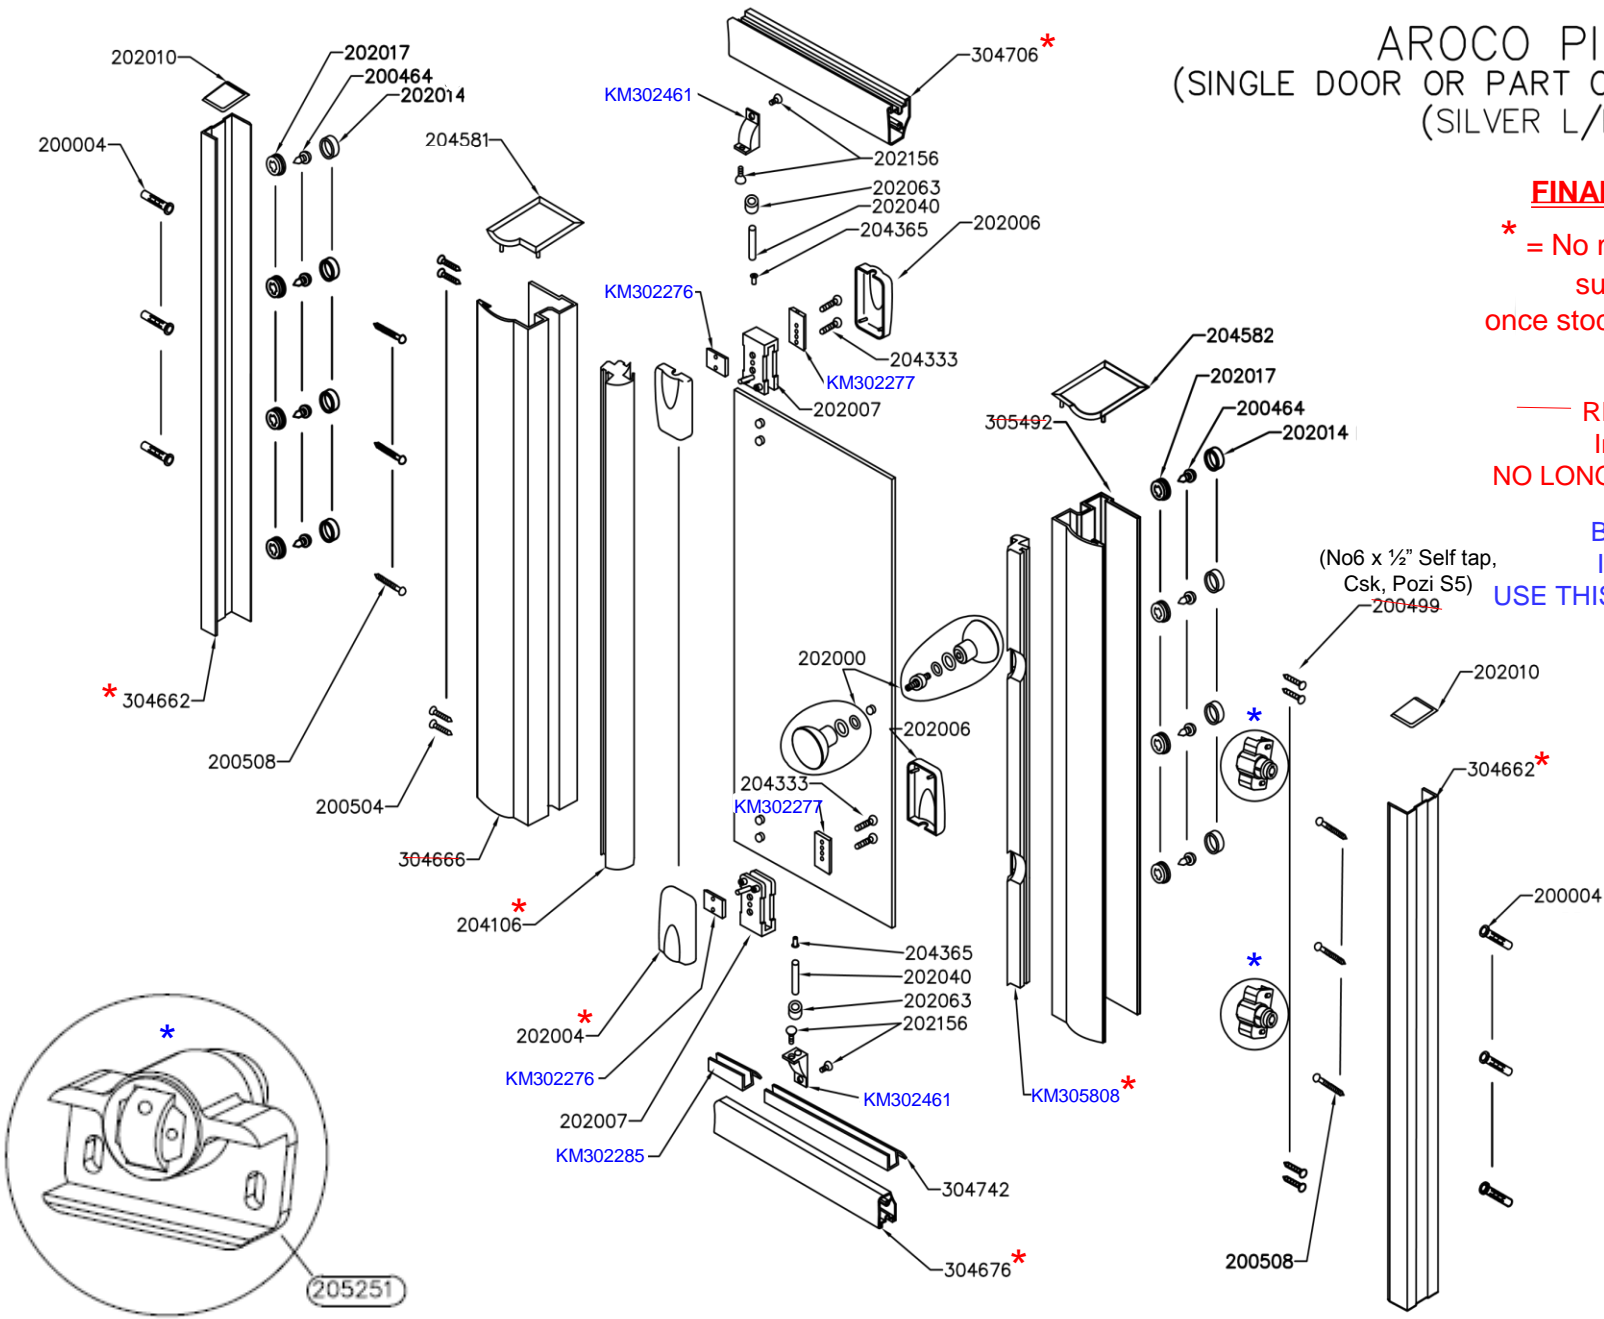

# AROCO PIVOT DOOR (SINGLE DOOR OR PART OF ENCLOSURE) (SILVER L/H 762 SHOWN)

**FINAL STOCK**  
 \* = No more can be supplied once stock is depleted

— RED LINE  
 Indicates NO LONGER AVAILABLE

Blue Text Indicates **USE THIS NEW NUMBER**

(No6 x 1/2" Self tap, Csk, Pozi S5)  
 200499