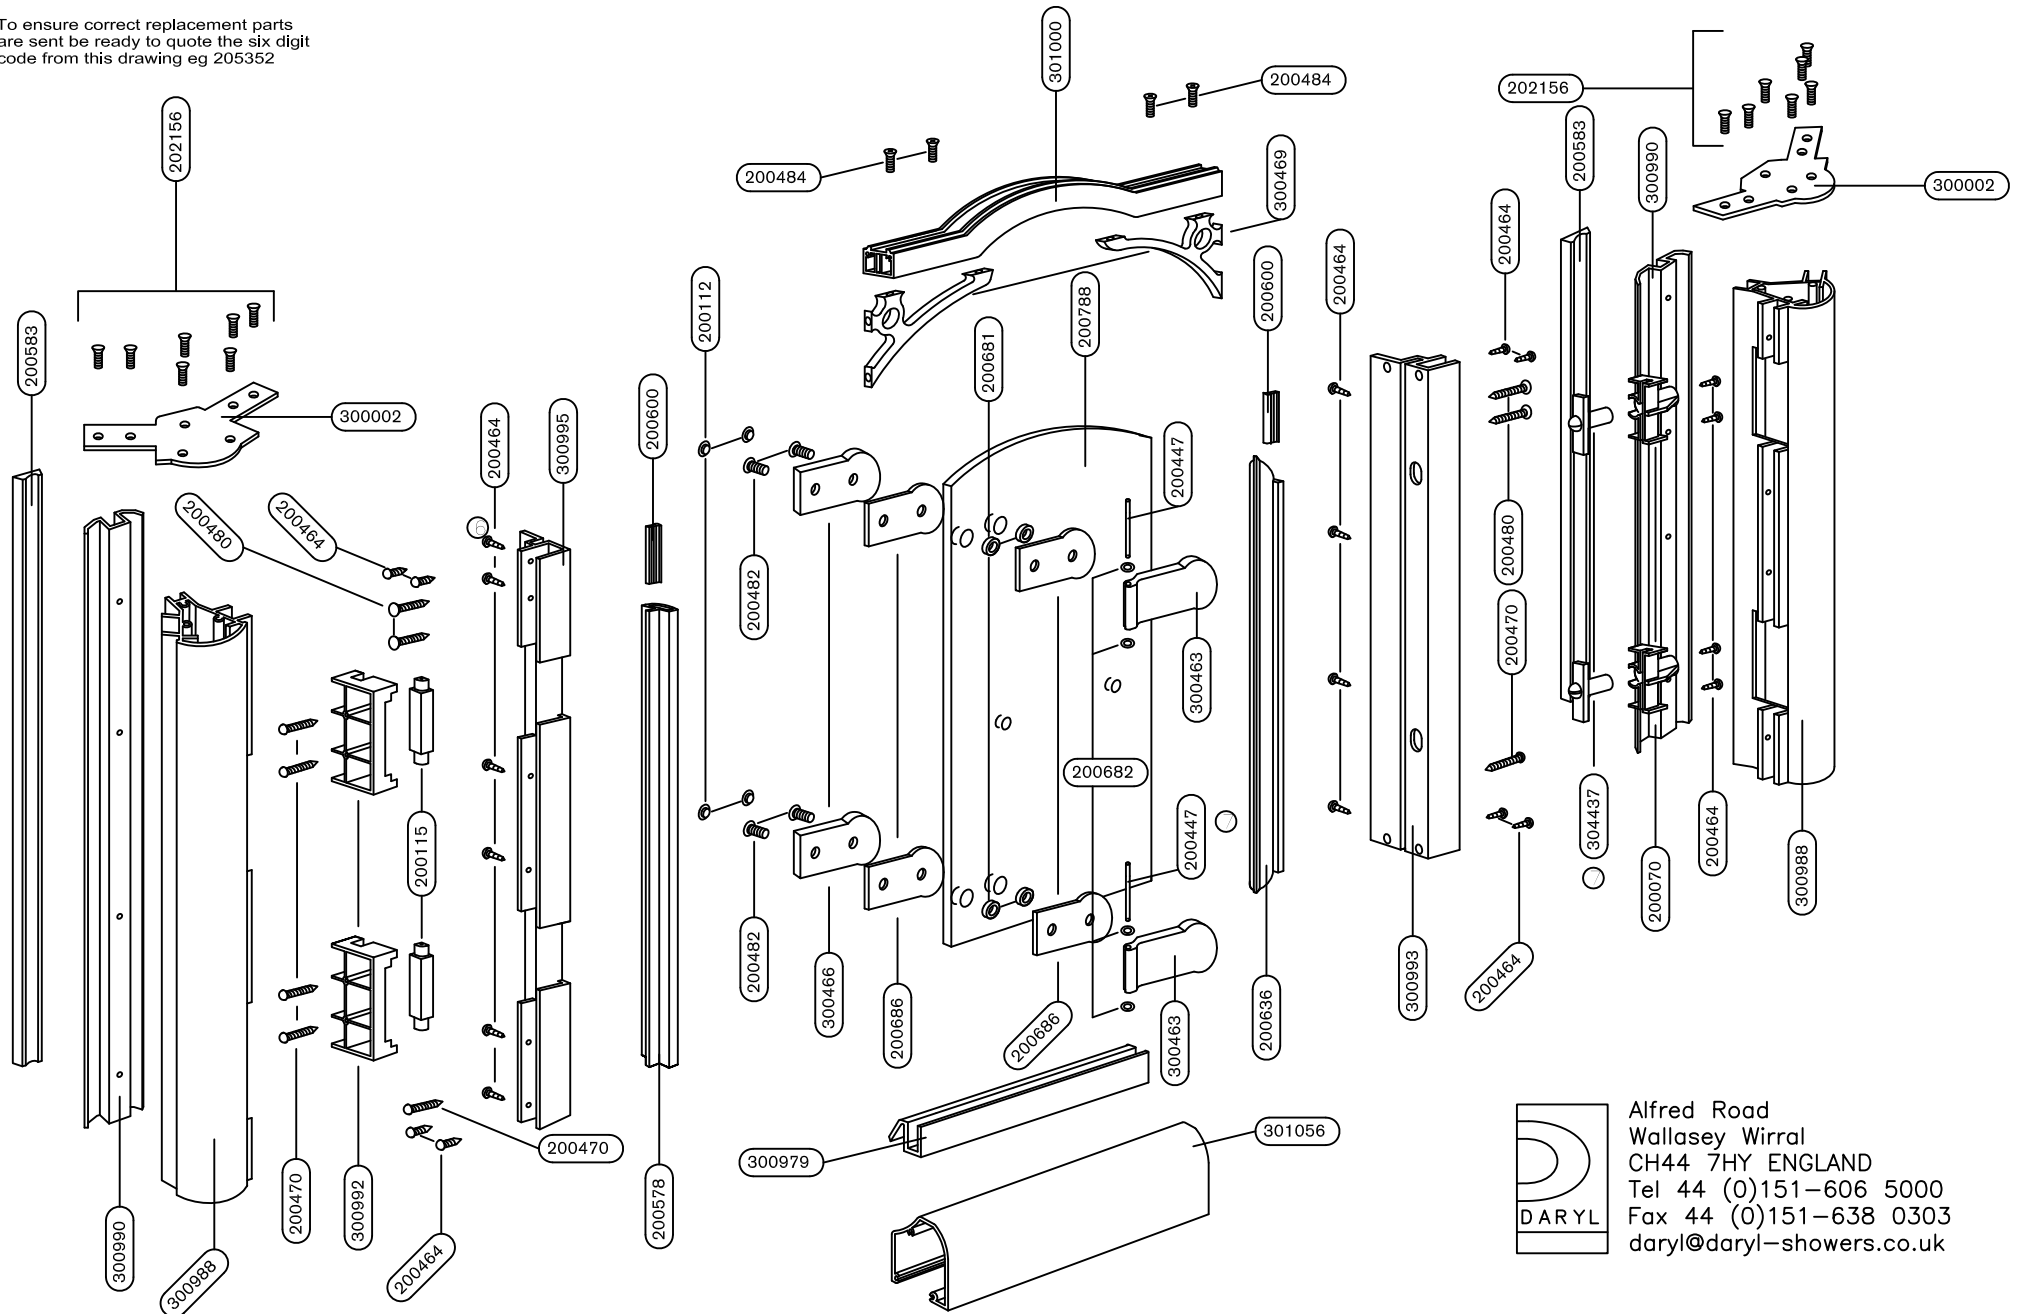

263 ARCADIA / HYDRACADIA PENTA

EX263-8

LEFT HAND DOOR

To ensure correct replacement parts are sent be ready to quote the six digit code from this drawing eg 205352

Alfred Road
Wallasey Wirral
CH44 7HY ENGLAND
Tel 44 (0)151-606 5000
Fax 44 (0)151-638 0303
daryl@daryl-showers.co.uk