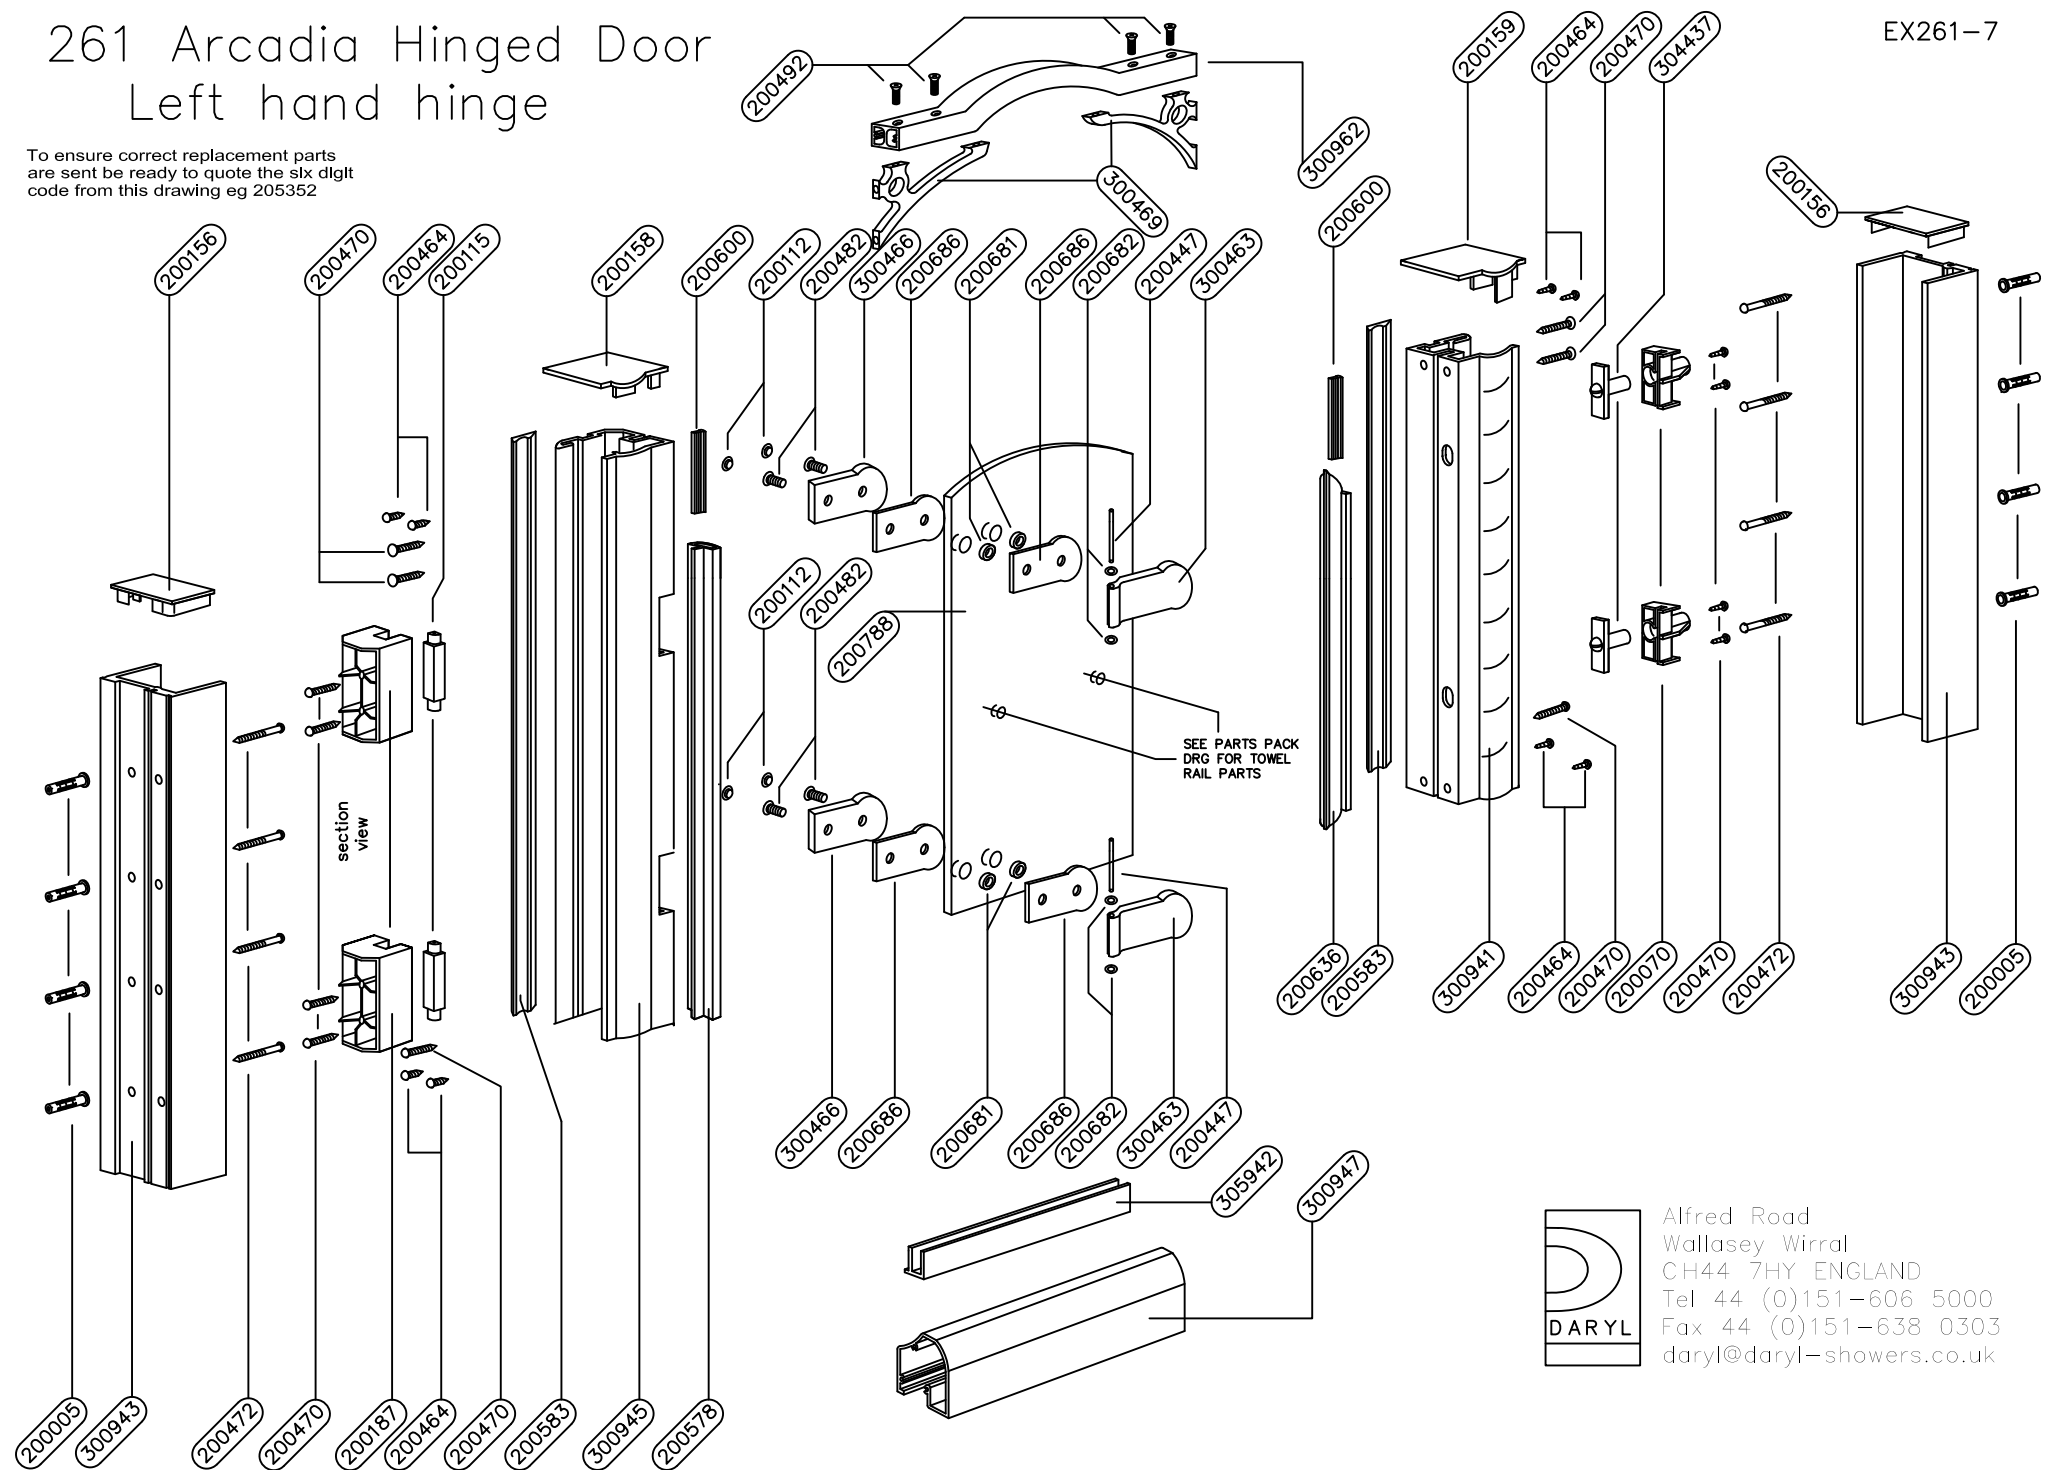

# 261 Arcadia Hinged Door Left hand hinge

To ensure correct replacement parts are sent be ready to quote the six digit code from this drawing eg 205352

EX261-7

Alfred Road  
Wallasey Wirral  
CH44 7HY ENGLAND  
Tel 44 (0)151-606 5000  
Fax 44 (0)151-638 0303  
daryl@daryl-showers.co.uk