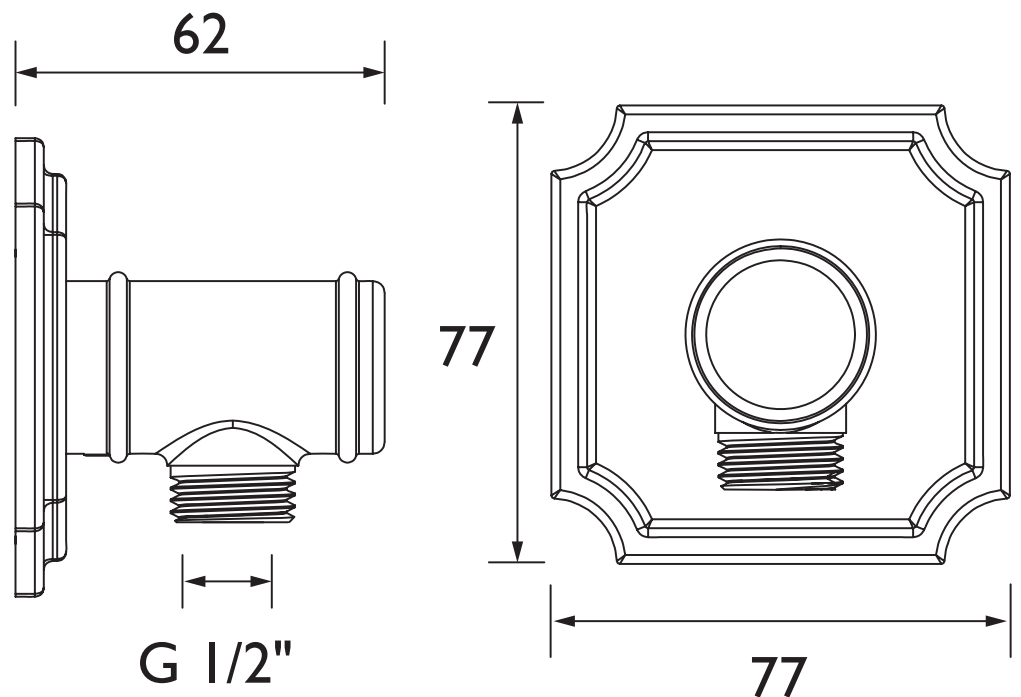

# TDARM WOSQ03 C Traditional Shower Wall Outlet with Square Bevelled Plate Chrome

Accessories

## Specification

Main Construction Material:	Brass, Zinc Alloy
Connection Inlet:	15mm Compression
Connection Outlet:	G 1/2"
Contemporary or Traditional:	Traditional
Finish Colour:	Chrome
Isolation Included:	No
Left or Right Handed:	Both

## Features:

- Unique outlet designed with Bristan's Wall Mount technology
- Chrome plated to BS EN 248:2002
- Used to connect a hose to a concealed shower valve
- Adds a subtle classical touch to your traditional bathroom

## Dimensions (measurements in mm)

For more products, visit our website:  
<http://www.bristan.com>

TECHNICAL  
DATA  
SHEET

BRISTAN

D1