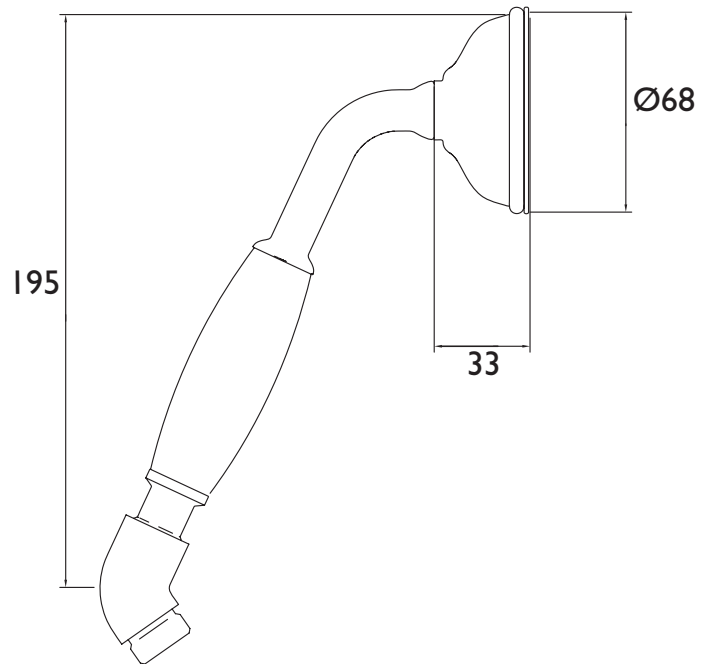

TRD HAND01 C

Accessories Traditional Deluxe Handset Chrome

Main Construction Material:	Brass
Connection Inlet:	G 1/2"
Connection Outlet:	N/A
Contemporary or Traditional:	Traditional
Finish Colour:	Chrome
Isolation Included:	No
Left or Right Handed:	Both
Rub Clean Handset:	No
Working Pressure Range (bar):	Min. 0.2, Max. 5.0
Maximum Static Pressure: (bar)	10
Maximum Static Pressure: (bar)	10

Features:

- Single Function
- Chrome plated to BS EN 248:2002

Product Certifications:

For more Shower Accessories,
please visit our website:

Dimensions (measurements in mm)

TECHNICAL
DATA
SHEET

BRISTAN
TAPS & SHOWERS