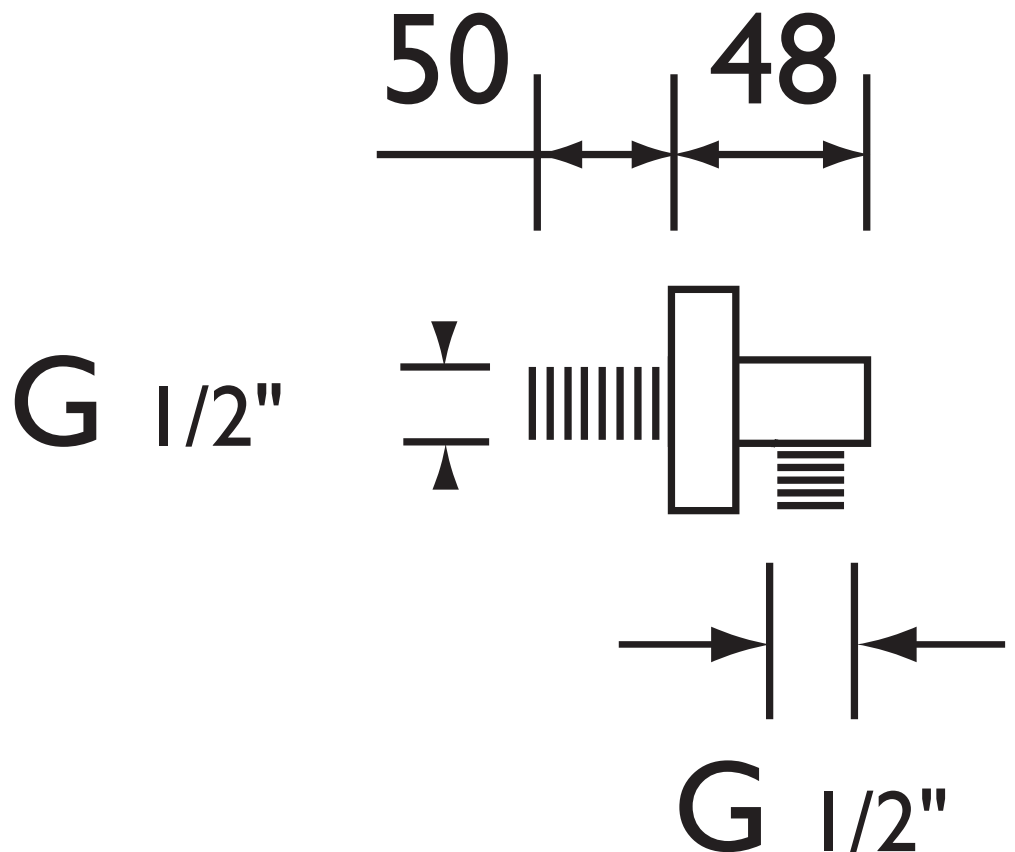

## Specification

Main Construction Material:	ABS
Connection Inlet:	G 1/2"
Connection Outlet:	G 1/2"
Contemporary or Traditional:	Contemporary
Finish Colour:	Chrome
Isolation Included:	No
Left or Right Handed:	Both
Rub Clean Handset:	N/A

### Features:

- Metal Backnut
- Chrome plated BS EN 248

### Dimensions (measurements in mm)

TECHNICAL  
DATA  
SHEET

**BRISTAN**  
TAPS & SHOWERS

D2