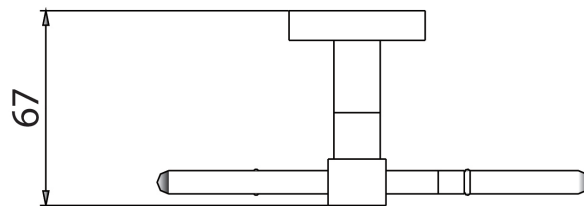

Specification

Main Construction Material:	Brass
Contemporary or Traditional:	Contemporary

Features:

- Height 160mm
- Width 147mm
- Depth 66mm
- Solid Brass
-

Dimensions (measurements in mm)

For more products, visit our website:
<http://www.bristan.com>

TECHNICAL DATA SHEET

BRISTAN

TAPS & SHOWERS D2