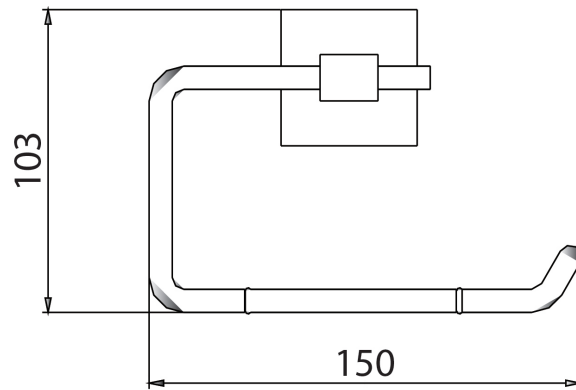

Specification

Main Construction Material:	Brass
Contemporary or Traditional:	Contemporary

Features:

- Height 160mm
- Width 147mm
- Depth 66mm
- Solid Brass
-

Dimensions (measurements in mm)

For more products, visit our website:
<http://www.bristan.com>

TECHNICAL DATA SHEET

BRISTAN

TAPS & SHOWERS D2