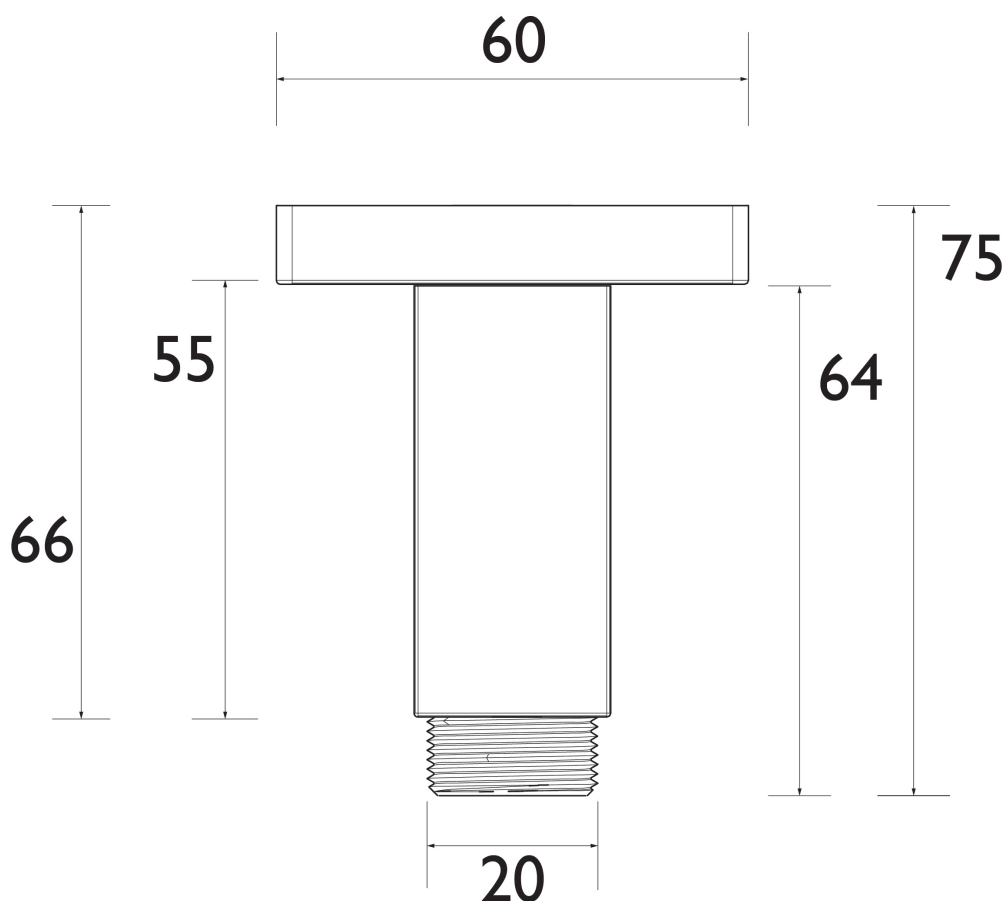

ARM CFSQ01 C

Accessories Ceiling Fed Shower Arm Square Chrome

Specification

Main Construction Material:	Brass
Connection Inlet:	G ½"
Connection Outlet:	G ½"
Finish Colour:	Chrome
Contemporary or Traditional:	Contemporary
Isolation Included:	No
Arm Length (mm):	75
Working Pressure Range: (bar)	Min. 0.2 Bar, Max. 5.0 Bar
Maximum Static Pressure: (bar)	10

Features:

- Metal Backnut
- Chrome plated BS EN 248

Product Certifications:

For more products, visit our website:
<http://www.bristan.com>

Dimensions (measurements in mm)

**TECHNICAL
DATA
SHEET**

BRISTAN
TAPS & SHOWERS D3