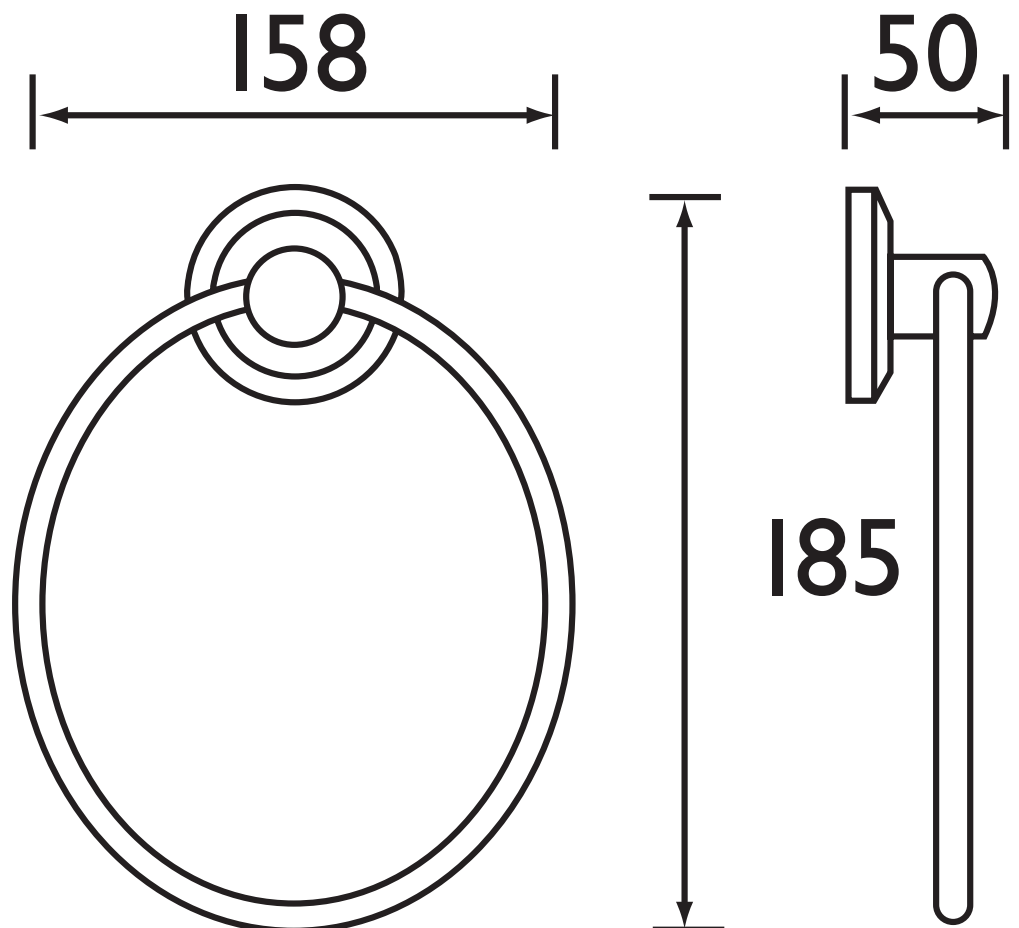

## Specification

Main Construction Material:	Brass
Contemporary or Traditional:	Contemporary

### Features:

- Height 185mm
- Width 158mm
- Depth 50mm
- Solid Brass

### Dimensions (measurements in mm)

TECHNICAL  
DATA  
SHEET

**BRISTAN**  
TAPS & SHOWERS D2