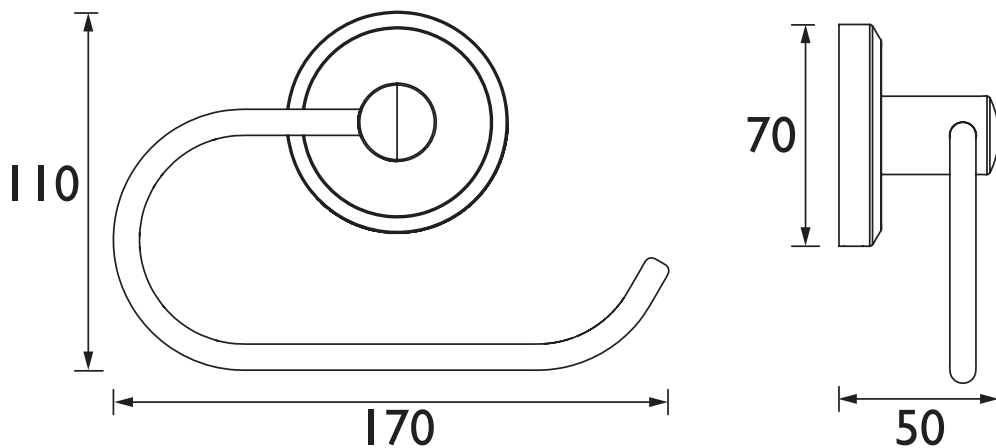

SO ROLL C

Accessories Solo Toilet Roll Holder Chrome Plated

Specification

Main Construction Material:	Brass
Contemporary or Traditional:	Contemporary

Features:

- Solid Brass

Product Certifications:

Dimensions (measurements in mm)