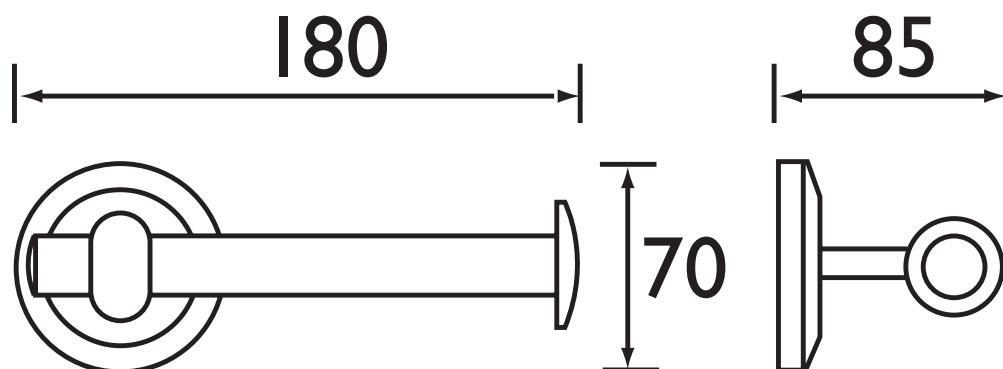

### Specification

Main Construction Material:	Brass
Contemporary or Traditional:	Contemporary

### Features:

- Height 70mm
- Width 180mm
- Depth 85mm
- Solid Brass

### Dimensions (measurements in mm)

For more products, visit our website:  
<http://www.bristan.com>

**TECHNICAL  
DATA  
SHEET**

**BRISTAN**  
TAPS & SHOWERS D2