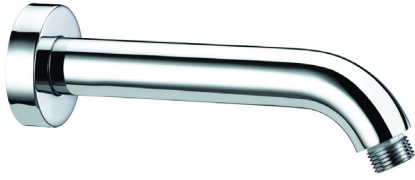

ARM CTRD01 C

Accessories Small Contemporary Shower Arm Chrome

Main Construction Material:	Brass
Connection Inlet:	G 1/2"
Connection Outlet:	G 1/2"
Contemporary or Traditional:	Contemporary
Finish Colour:	Chrome
Isolation Included:	No
Arm Length: (mm)	180
Working Pressure Range (bar):	Min. 0.2, Max. 5.0
Maximum Static Pressure: (bar)	10

Features:

- Metal Backnut
- Chrome plated BS EN 248

Product Certifications:

For more Shower Accessories,
please visit our website:

Dimensions (measurements in mm)

**TECHNICAL
DATA
SHEET**

BRISTAN
TAPS & SHOWERS