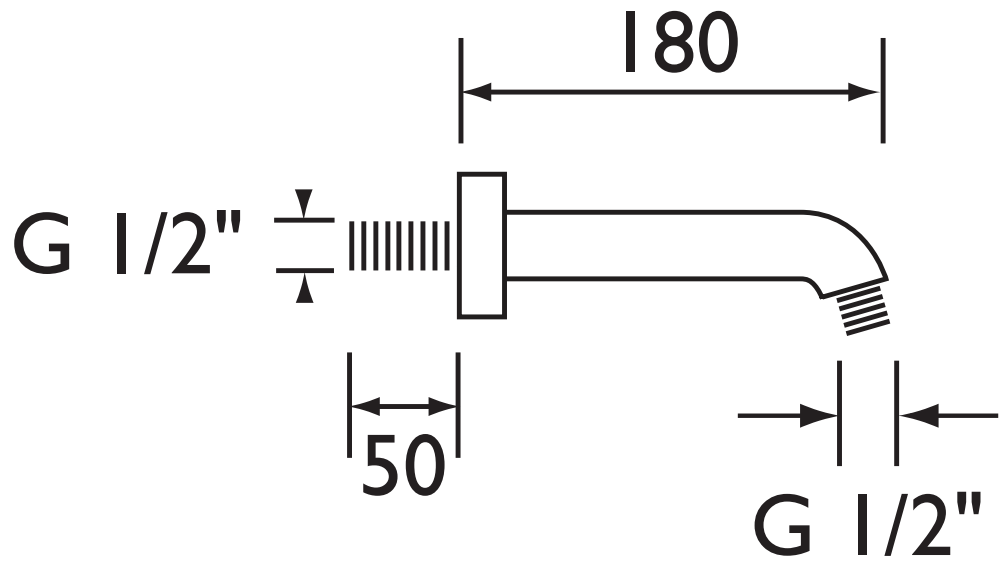

ARM CTRD01 C

Accessories Small Contemporary Shower Arm Chrome

Main Construction Material:	Brass
Connection Inlet:	G 1/2"
Connection Outlet:	G 1/2"
Contemporary or Traditional:	Contemporary
Finish Colour:	Chrome
Isolation Included:	No
Arm Length: (mm)	180
Working Pressure Range (bar):	Min. 0.2, Max. 5.0
Maximum Static Pressure: (bar)	10

Features:

- Metal Backnut
- Chrome plated BS EN 248

Product Certifications:

For more Shower Accessories,
please visit our website:

Dimensions (measurements in mm)

**TECHNICAL
DATA
SHEET**

BRISTAN
TAPS & SHOWERS