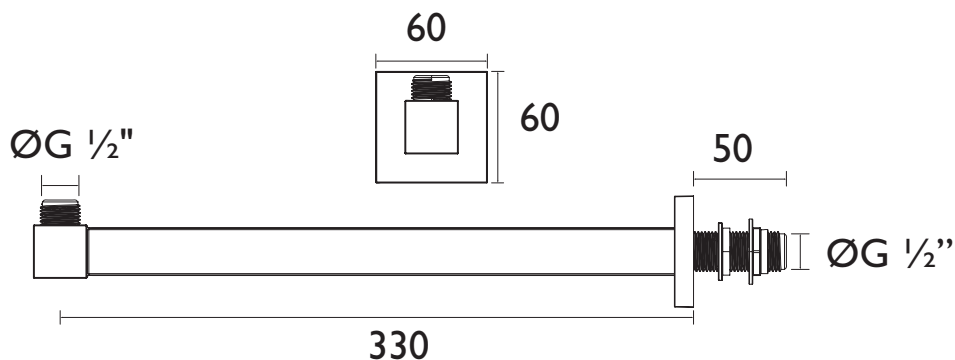

### Specification

Finish Colour:	Chrome
Connection Inlet:	G 1/2" BSP
Connection Outlet:	G 1/2" BSP
Isolation Included:	No
Arm Length (mm):	330
Maximum Static Pressure (Bar):	10
Working Pressure Range (Bar):	Min. 0.2 Bar, Max. 5.0 Bar
Mounting Type:	Wall Mounted

### Dimensions (measurements in mm)

**TECHNICAL  
DATA  
SHEET**

**BRISTAN**  
TAPS & SHOWERS D3