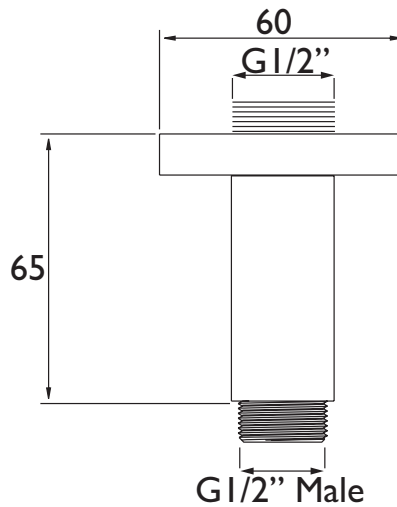

ARM CFRD01 C

Accessories Ceiling Fed Shower Arm Round Chrome

Main Construction Material:	Brass
Connection Inlet:	G 1/2"
Connection Outlet:	G 1/2" (Male)
Contemporary or Traditional:	Contemporary
Finish Colour:	Chrome
Isolation Included:	No
Arm Length: (mm)	65
Working Pressure Range (bar):	Min. 0.2, Max. 5.0
Maximum Static Pressure: (bar)	10

Features:

- Metal Backnut
- Chrome plated BS EN 248

Product Certifications:

Dimensions (measurements in mm)

For more Shower Accessories,
please visit our website:

TECHNICAL
DATA
SHEET

BRISTAN
TAPS & SHOWERS