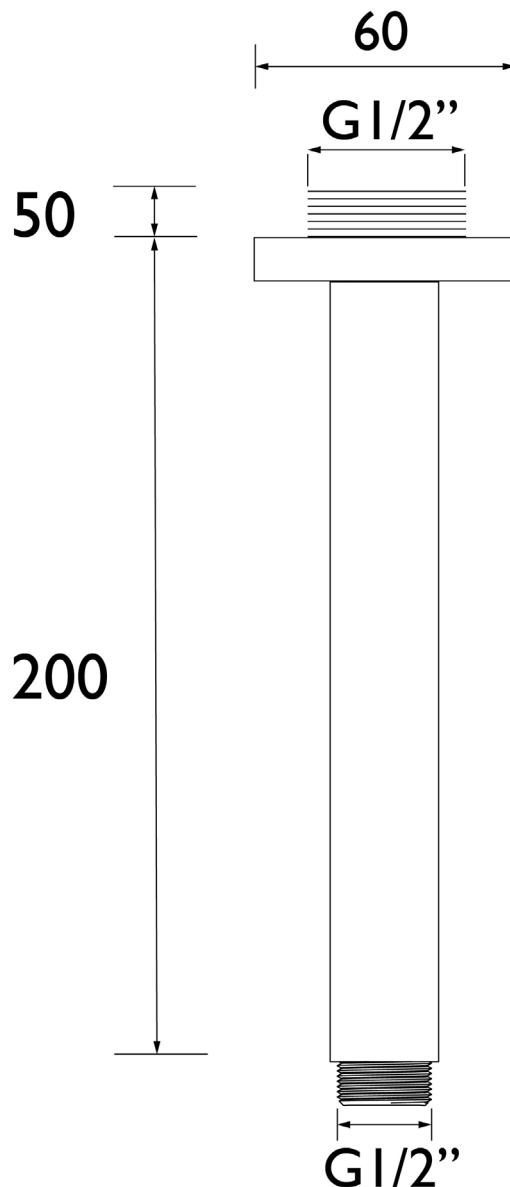

ARM CFRD02 C

Accessories
Ceiling Fed Shower Arm Round 200mm Chrome

Specification

Main Construction Material:	Brass
Connection Inlet:	G 1/2"
Connection Outlet:	G 1/2" (Male)
Contemporary or Traditional:	Contemporary
Rub Clean Handset:	

Dimensions (measurements in mm)

Features:

- Metal Backnut
- Chrome plated BS EN 248

Product Certifications:

For more products, visit our website:
<http://www.bristan.com>

TECHNICAL
DATA
SHEET

BRISTAN

D3