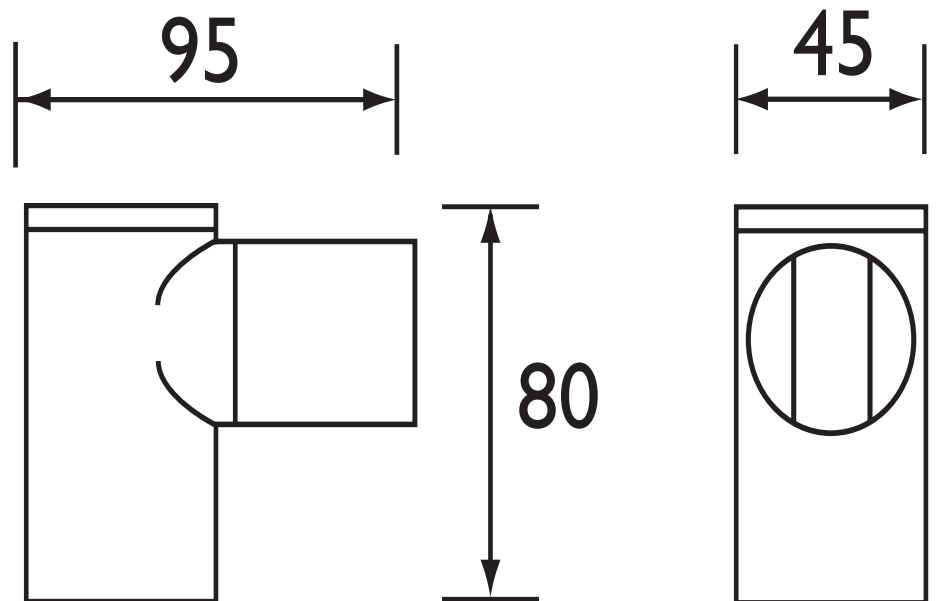

### Dimensions (measurements in mm)

**TECHNICAL  
DATA  
SHEET**

**BRISTAN**  
TAPS & SHOWERS

D2